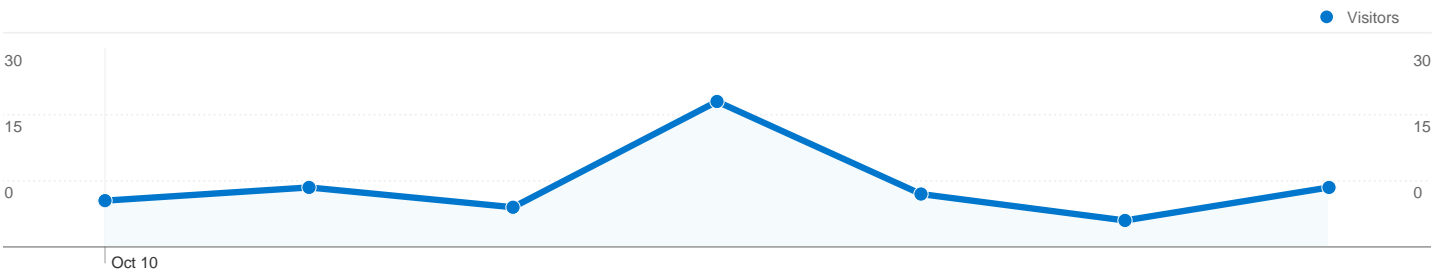

Site Usage

70 Visits

38.57% Bounce Rate

184 Pageviews

00:03:17 Avg. Time on Site

2.63 Pages/Visit

60.00% % New Visits

Visitors Overview

Visitors
55

Map Overlay

Traffic Sources Overview

- **Search Engines**
35.00 (50.00%)
- **Direct Traffic**
30.00 (42.86%)
- **Referring Sites**
5.00 (7.14%)

Content Overview

Pages	Pageviews	% Pageviews
/indexhu.html	78	42.39%
/	73	39.67%
/indexsr.html	11	5.98%
/indexde.html	11	5.98%
/index.html	7	3.80%

55 people visited this site

70 Visits

55 Absolute Unique Visitors

184 Pageviews

2.63 Average Pageviews

00:03:17 Time on Site

38.57% Bounce Rate

60.00% New Visits

70 visits came from 6 countries/territories

Site Usage

Visits 70 % of Site Total: 100.00%	Pages/Visit 2.63 Site Avg: 2.63 (0.00%)	Avg. Time on Site 00:03:17 Site Avg: 00:03:17 (0.00%)	% New Visits 60.00% Site Avg: 60.00% (0.00%)	Bounce Rate 38.57% Site Avg: 38.57% (0.00%)	
Country/Territory	Visits	Pages/Visit	Avg. Time on Site	% New Visits	Bounce Rate
Serbia	47	2.47	00:04:06	59.57%	40.43%
Germany	9	3.89	00:01:31	22.22%	11.11%
Hungary	7	3.57	00:03:15	71.43%	14.29%
Sweden	4	1.00	00:00:00	100.00%	100.00%
United States	2	1.00	00:00:00	100.00%	100.00%
Canada	1	2.00	00:00:08	100.00%	0.00%