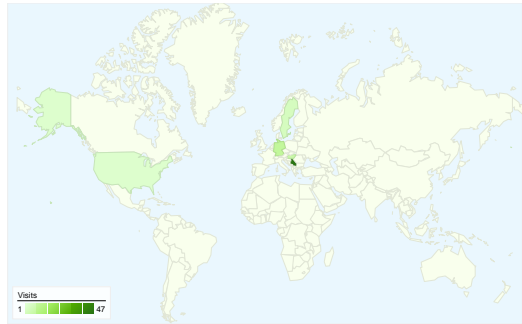

Site Usage

70 Visits

38.57% Bounce Rate

184 Pageviews

00:03:17 Avg. Time on Site

2.63 Pages/Visit

60.00% % New Visits

Visitors Overview

Visitors
55

Map Overlay

Traffic Sources Overview

- **Search Engines**
35.00 (50.00%)
- **Direct Traffic**
30.00 (42.86%)
- **Referring Sites**
5.00 (7.14%)

Content Overview

Pages	Pageviews	% Pageviews
/indexhu.html	78	42.39%
/	73	39.67%
/indexsr.html	11	5.98%
/indexde.html	11	5.98%
/index.html	7	3.80%

55 people visited this site

70 Visits

55 Absolute Unique Visitors

184 Pageviews

2.63 Average Pageviews

00:03:17 Time on Site

38.57% Bounce Rate

60.00% New Visits

70 visits came from 6 countries/territories

Site Usage

Visits 70 % of Site Total: 100.00%	Pages/Visit 2.63 Site Avg: 2.63 (0.00%)	Avg. Time on Site 00:03:17 Site Avg: 00:03:17 (0.00%)	% New Visits 60.00% Site Avg: 60.00% (0.00%)	Bounce Rate 38.57% Site Avg: 38.57% (0.00%)	
Country/Territory	Visits	Pages/Visit	Avg. Time on Site	% New Visits	Bounce Rate
Serbia	47	2.47	00:04:06	59.57%	40.43%
Germany	9	3.89	00:01:31	22.22%	11.11%
Hungary	7	3.57	00:03:15	71.43%	14.29%
Sweden	4	1.00	00:00:00	100.00%	100.00%
United States	2	1.00	00:00:00	100.00%	100.00%
Canada	1	2.00	00:00:08	100.00%	0.00%