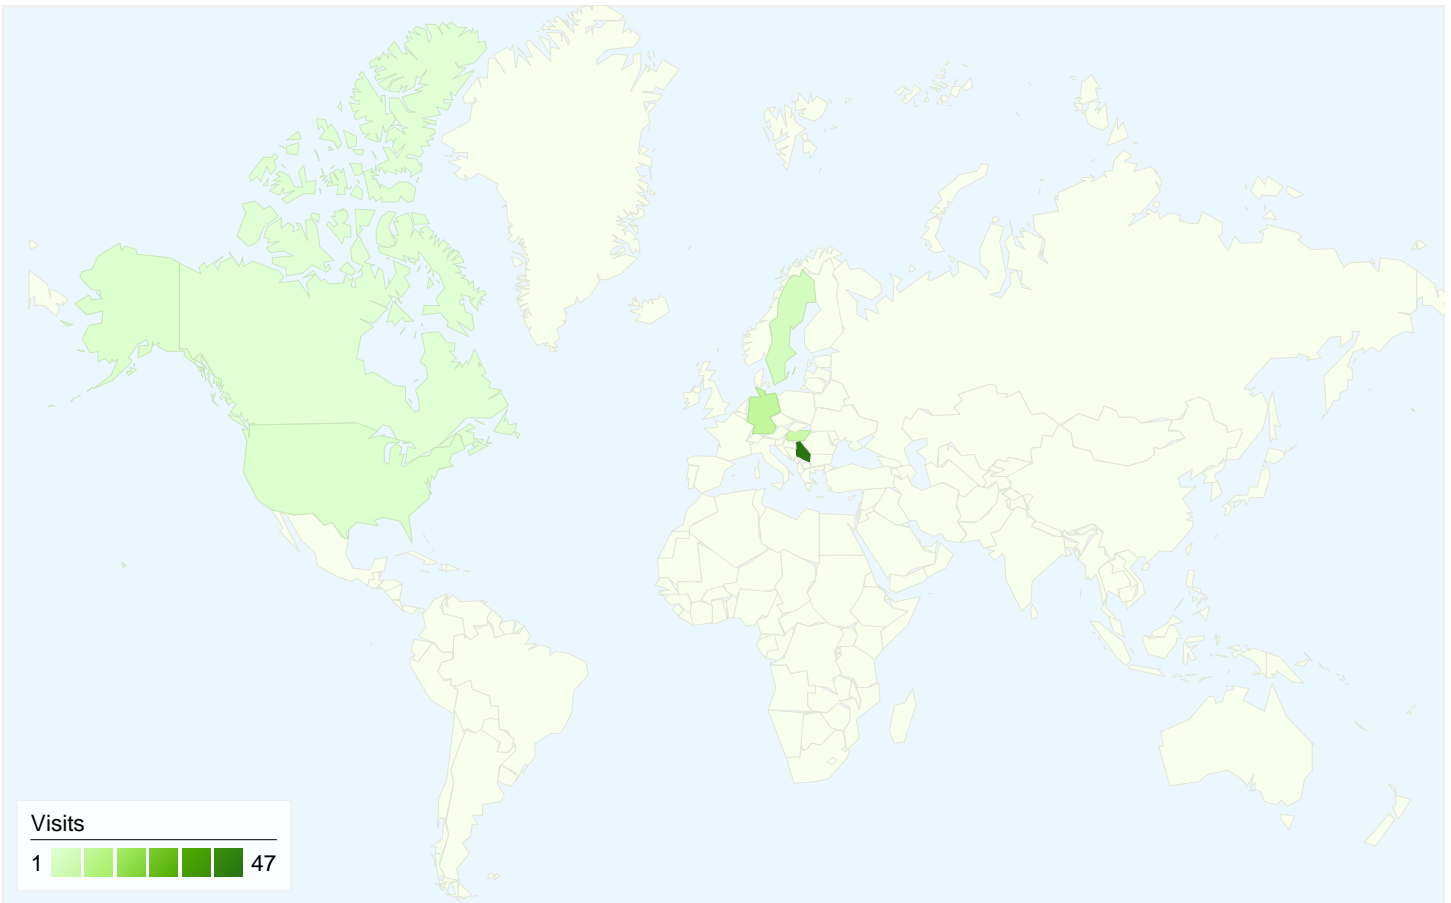

Visitors
55

Map Overlay

Traffic Sources Overview

- **Search Engines**
35.00 (50.00%)
- **Direct Traffic**
30.00 (42.86%)
- **Referring Sites**
5.00 (7.14%)

Content Overview

Pages	Pageviews	% Pageviews
/indexhu.html	78	42.39%
/	73	39.67%
/indexsr.html	11	5.98%
/indexde.html	11	5.98%
/index.html	7	3.80%

55 people visited this site

70 Visits

55 Absolute Unique Visitors

184 Pageviews

2.63 Average Pageviews

00:03:17 Time on Site

38.57% Bounce Rate

60.00% New Visits

Technical Profile

Browser	Visits	% visits
Firefox	28	40.00%
Internet Explorer	24	34.29%
Chrome	16	22.86%
Opera	2	2.86%

All traffic sources sent a total of 70 visits

- Search Engines**
35.00 (50.00%)
- Direct Traffic**
30.00 (42.86%)
- Referring Sites**
5.00 (7.14%)

70 visits came from 6 countries/territories

Site Usage

Visits 70 % of Site Total: 100.00%	Pages/Visit 2.63 Site Avg: 2.63 (0.00%)	Avg. Time on Site 00:03:17 Site Avg: 00:03:17 (0.00%)	% New Visits 60.00% Site Avg: 60.00% (0.00%)	Bounce Rate 38.57% Site Avg: 38.57% (0.00%)	
Country/Territory	Visits	Pages/Visit	Avg. Time on Site	% New Visits	Bounce Rate
Serbia	47	2.47	00:04:06	59.57%	40.43%
Germany	9	3.89	00:01:31	22.22%	11.11%
Hungary	7	3.57	00:03:15	71.43%	14.29%
Sweden	4	1.00	00:00:00	100.00%	100.00%
United States	2	1.00	00:00:00	100.00%	100.00%
Canada	1	2.00	00:00:08	100.00%	0.00%