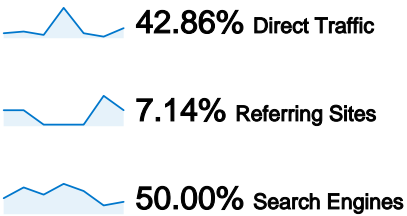

Site Usage

70 Visits

38.57% Bounce Rate

184 Pageviews

00:03:17 Avg. Time on Site

2.63 Pages/Visit

60.00% % New Visits

Visitors Overview

55 people visited this site

70 Visits

55 Absolute Unique Visitors

184 Pageviews

2.63 Average Pageviews

00:03:17 Time on Site

38.57% Bounce Rate

60.00% New Visits

Technical Profile

Browser	Visits	% visits
Firefox	28	40.00%
Internet Explorer	24	34.29%
Chrome	16	22.86%
Opera	2	2.86%

All traffic sources sent a total of 70 visits

- Search Engines**
35.00 (50.00%)
- Direct Traffic**
30.00 (42.86%)
- Referring Sites**
5.00 (7.14%)

70 visits came from 6 countries/territories

Site Usage

Visits 70 % of Site Total: 100.00%	Pages/Visit 2.63 Site Avg: 2.63 (0.00%)	Avg. Time on Site 00:03:17 Site Avg: 00:03:17 (0.00%)	% New Visits 60.00% Site Avg: 60.00% (0.00%)	Bounce Rate 38.57% Site Avg: 38.57% (0.00%)	
Country/Territory	Visits	Pages/Visit	Avg. Time on Site	% New Visits	Bounce Rate
Serbia	47	2.47	00:04:06	59.57%	40.43%
Germany	9	3.89	00:01:31	22.22%	11.11%
Hungary	7	3.57	00:03:15	71.43%	14.29%
Sweden	4	1.00	00:00:00	100.00%	100.00%
United States	2	1.00	00:00:00	100.00%	100.00%
Canada	1	2.00	00:00:08	100.00%	0.00%