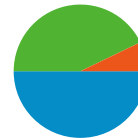

55 people visited this site

70 Visits

55 Absolute Unique Visitors

184 Pageviews

2.63 Average Pageviews

00:03:17 Time on Site

38.57% Bounce Rate

60.00% New Visits

Technical Profile

Browser	Visits	% visits
Firefox	28	40.00%
Internet Explorer	24	34.29%
Chrome	16	22.86%
Opera	2	2.86%

All traffic sources sent a total of 70 visits

- Search Engines**
35.00 (50.00%)
- Direct Traffic**
30.00 (42.86%)
- Referring Sites**
5.00 (7.14%)