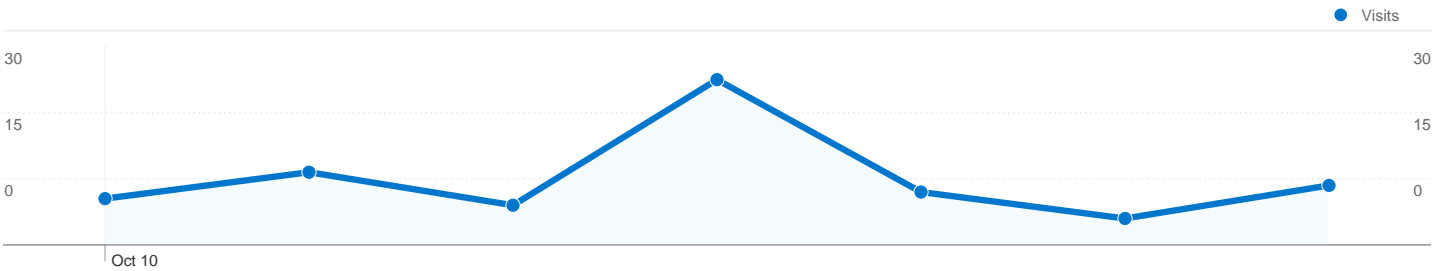

All traffic sources sent a total of 70 visits