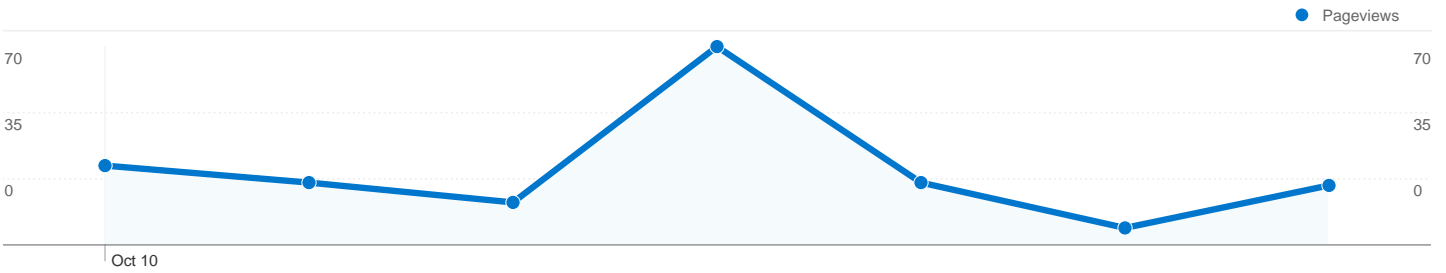

55 people visited this site

70 Visits

55 Absolute Unique Visitors

184 Pageviews

2.63 Average Pageviews

00:03:17 Time on Site

38.57% Bounce Rate

60.00% New Visits

Top Traffic Sources

Sources	Visits	% visits	Keywords	Visits	% visits
google (organic)	31	44.29%	bajsa	15	42.86%
(direct) ((none))	30	42.86%	bajsa honlapja	6	17.14%
yahoo (organic)	3	4.29%	bajsa in serbien	5	14.29%
sela.yuportal.com (referral)	2	2.86%	us	3	8.57%
google.se (referral)	1	1.43%	bajsa.net	2	5.71%

70 visits came from 6 countries/territories

Site Usage

Visits 70 % of Site Total: 100.00%	Pages/Visit 2.63 Site Avg: 2.63 (0.00%)	Avg. Time on Site 00:03:17 Site Avg: 00:03:17 (0.00%)	% New Visits 60.00% Site Avg: 60.00% (0.00%)	Bounce Rate 38.57% Site Avg: 38.57% (0.00%)	
Country/Territory	Visits	Pages/Visit	Avg. Time on Site	% New Visits	Bounce Rate
Serbia	47	2.47	00:04:06	59.57%	40.43%
Germany	9	3.89	00:01:31	22.22%	11.11%
Hungary	7	3.57	00:03:15	71.43%	14.29%
Sweden	4	1.00	00:00:00	100.00%	100.00%
United States	2	1.00	00:00:00	100.00%	100.00%
Canada	1	2.00	00:00:08	100.00%	0.00%