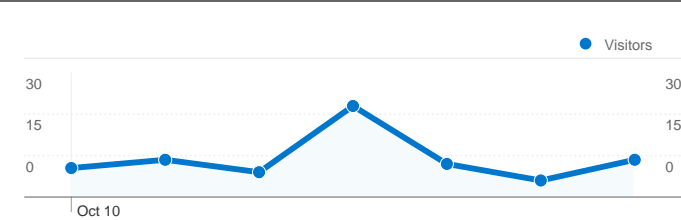

Site Usage

70 Visits

38.57% Bounce Rate

184 Pageviews

00:03:17 Avg. Time on Site

2.63 Pages/Visit

60.00% % New Visits

Visitors Overview

55 people visited this site

70 Visits

55 Absolute Unique Visitors

184 Pageviews

2.63 Average Pageviews

00:03:17 Time on Site

38.57% Bounce Rate

60.00% New Visits

70 visits came from 6 countries/territories

Site Usage

Visits 70 % of Site Total: 100.00%	Pages/Visit 2.63 Site Avg: 2.63 (0.00%)	Avg. Time on Site 00:03:17 Site Avg: 00:03:17 (0.00%)	% New Visits 60.00% Site Avg: 60.00% (0.00%)	Bounce Rate 38.57% Site Avg: 38.57% (0.00%)	
Country/Territory	Visits	Pages/Visit	Avg. Time on Site	% New Visits	Bounce Rate
Serbia	47	2.47	00:04:06	59.57%	40.43%
Germany	9	3.89	00:01:31	22.22%	11.11%
Hungary	7	3.57	00:03:15	71.43%	14.29%
Sweden	4	1.00	00:00:00	100.00%	100.00%
United States	2	1.00	00:00:00	100.00%	100.00%
Canada	1	2.00	00:00:08	100.00%	0.00%

Pages on this site were viewed a total of 184 times

184 Pageviews

112 Unique Views

38.57% Bounce Rate

Top Content

Pages	Pageviews	% Pageviews
/indexhu.html	78	42.39%
/	73	39.67%
/indexsr.html	11	5.98%
/indexde.html	11	5.98%
/index.html	7	3.80%