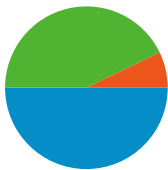

Traffic Sources Overview

- **Search Engines**
  35.00 (50.00%)
- **Direct Traffic**
  30.00 (42.86%)
- **Referring Sites**
  5.00 (7.14%)

Content Overview

Pages	Pageviews	% Pageviews
/indexhu.html	78	42.39%
/	73	39.67%
/indexsr.html	11	5.98%
/indexde.html	11	5.98%
/index.html	7	3.80%