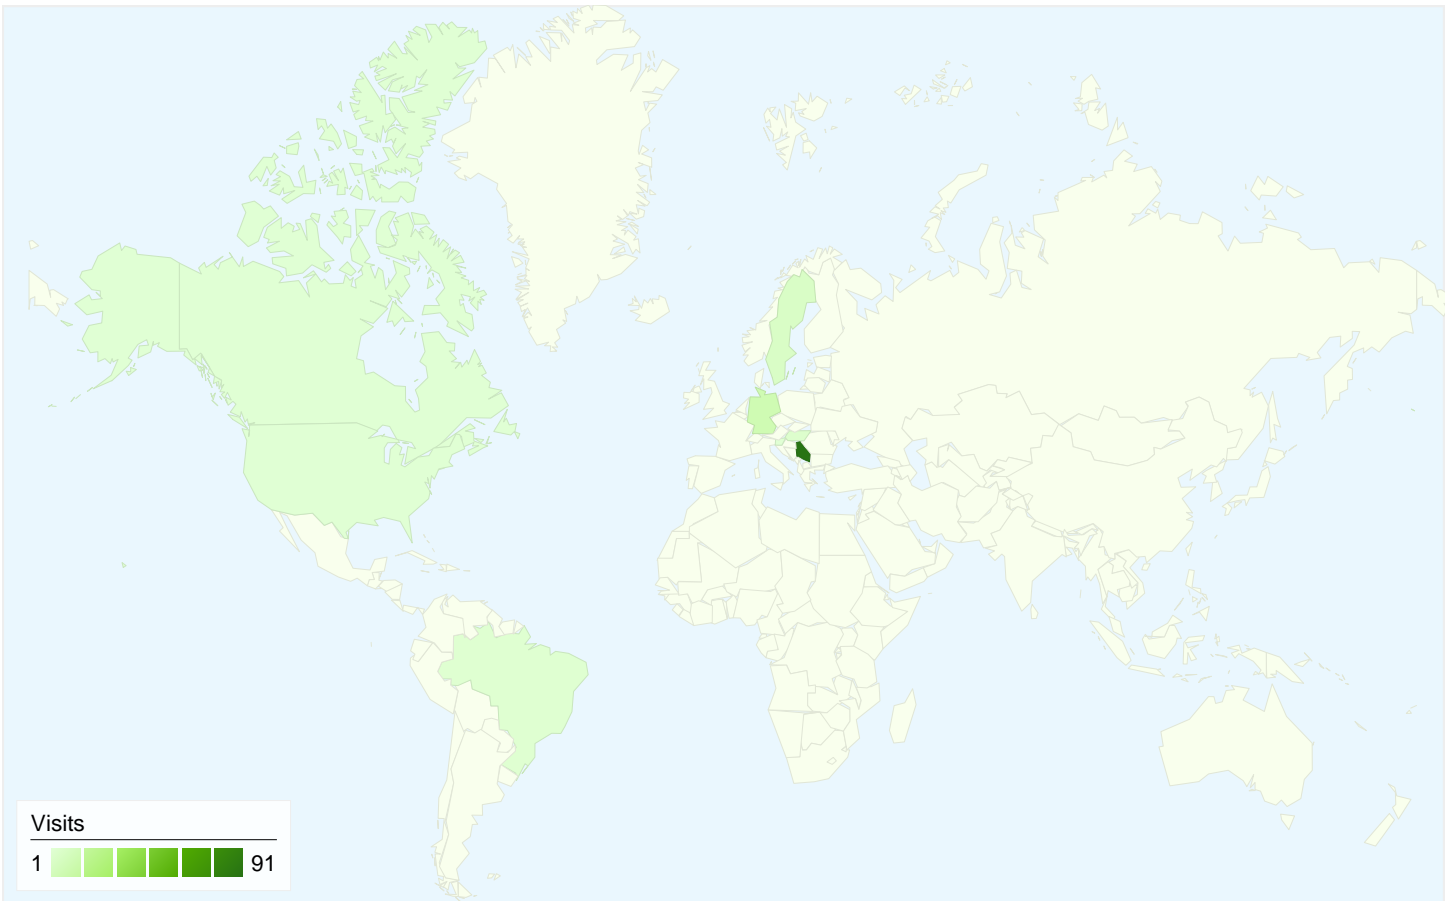

79 people visited this site

114 Visits

79 Absolute Unique Visitors

287 Pageviews

2.52 Average Pageviews

00:02:22 Time on Site

30.70% Bounce Rate

41.23% New Visits

Technical Profile

Browser	Visits	% visits
Firefox	56	49.12%
Internet Explorer	36	31.58%
Chrome	18	15.79%
Opera	2	1.75%
Safari	1	0.88%

All traffic sources sent a total of 114 visits

- Search Engines**
75.00 (65.79%)
- Direct Traffic**
23.00 (20.18%)
- Referring Sites**
16.00 (14.04%)

114 visits came from 8 countries/territories

Site Usage

Visits 114 % of Site Total: 100.00%	Pages/Visit 2.52 Site Avg: 2.52 (0.00%)	Avg. Time on Site 00:02:22 Site Avg: 00:02:22 (0.00%)	% New Visits 41.23% Site Avg: 41.23% (0.00%)	Bounce Rate 30.70% Site Avg: 30.70% (0.00%)	
Country/Territory	Visits	Pages/Visit	Avg. Time on Site	% New Visits	Bounce Rate
Serbia	91	2.62	00:02:41	37.36%	23.08%
Germany	10	3.20	00:02:09	20.00%	40.00%
Sweden	5	1.60	00:00:56	100.00%	60.00%
Hungary	3	1.00	00:00:00	100.00%	100.00%
Brazil	2	1.00	00:00:00	0.00%	100.00%
Slovenia	1	1.00	00:00:00	100.00%	100.00%
Canada	1	2.00	00:00:14	100.00%	0.00%
United States	1	1.00	00:00:00	100.00%	100.00%