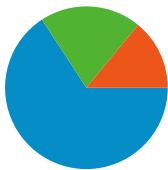

Traffic Sources Overview

- **Search Engines**
  75.00 (65.79%)
- **Direct Traffic**
  23.00 (20.18%)
- **Referring Sites**
  16.00 (14.04%)

Content Overview

Pages	Pageviews	% Pageviews
/indexhu.html	134	46.69%
/	105	36.59%
/indexsr.html	26	9.06%
/indexde.html	16	5.57%
/translate_c?hl=en&prev=hp&ru	3	1.05%