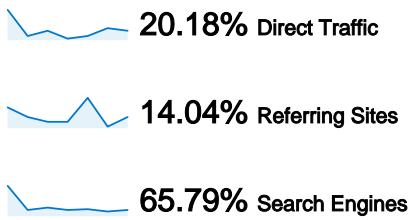

Site Usage

114 Visits

30.70% Bounce Rate

287 Pageviews

00:02:22 Avg. Time on Site

2.52 Pages/Visit

41.23% % New Visits

Visitors Overview

79 people visited this site

114 Visits

79 Absolute Unique Visitors

287 Pageviews

2.52 Average Pageviews

00:02:22 Time on Site

30.70% Bounce Rate

41.23% New Visits

Technical Profile

Browser	Visits	% visits
Firefox	56	49.12%
Internet Explorer	36	31.58%
Chrome	18	15.79%
Opera	2	1.75%
Safari	1	0.88%

All traffic sources sent a total of 114 visits

- Search Engines**
75.00 (65.79%)
- Direct Traffic**
23.00 (20.18%)
- Referring Sites**
16.00 (14.04%)

114 visits came from 8 countries/territories

Site Usage

Visits 114 % of Site Total: 100.00%	Pages/Visit 2.52 Site Avg: 2.52 (0.00%)	Avg. Time on Site 00:02:22 Site Avg: 00:02:22 (0.00%)	% New Visits 41.23% Site Avg: 41.23% (0.00%)	Bounce Rate 30.70% Site Avg: 30.70% (0.00%)	
Country/Territory	Visits	Pages/Visit	Avg. Time on Site	% New Visits	Bounce Rate
Serbia	91	2.62	00:02:41	37.36%	23.08%
Germany	10	3.20	00:02:09	20.00%	40.00%
Sweden	5	1.60	00:00:56	100.00%	60.00%
Hungary	3	1.00	00:00:00	100.00%	100.00%
Brazil	2	1.00	00:00:00	0.00%	100.00%
Slovenia	1	1.00	00:00:00	100.00%	100.00%
Canada	1	2.00	00:00:14	100.00%	0.00%
United States	1	1.00	00:00:00	100.00%	100.00%