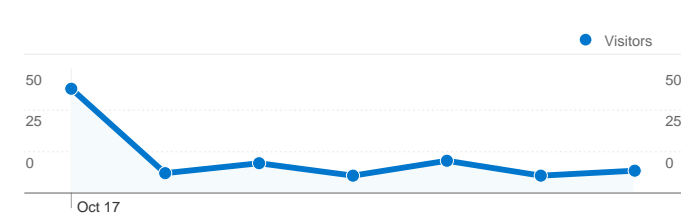

Site Usage

114 Visits

30.70% Bounce Rate

287 Pageviews

00:02:22 Avg. Time on Site

2.52 Pages/Visit

41.23% % New Visits

Visitors Overview

79 people visited this site

114 Visits

79 Absolute Unique Visitors

287 Pageviews

2.52 Average Pageviews

00:02:22 Time on Site

30.70% Bounce Rate

41.23% New Visits

114 visits came from 8 countries/territories

Site Usage

Visits 114 % of Site Total: 100.00%	Pages/Visit 2.52 Site Avg: 2.52 (0.00%)	Avg. Time on Site 00:02:22 Site Avg: 00:02:22 (0.00%)	% New Visits 41.23% Site Avg: 41.23% (0.00%)	Bounce Rate 30.70% Site Avg: 30.70% (0.00%)	
Country/Territory	Visits	Pages/Visit	Avg. Time on Site	% New Visits	Bounce Rate
Serbia	91	2.62	00:02:41	37.36%	23.08%
Germany	10	3.20	00:02:09	20.00%	40.00%
Sweden	5	1.60	00:00:56	100.00%	60.00%
Hungary	3	1.00	00:00:00	100.00%	100.00%
Brazil	2	1.00	00:00:00	0.00%	100.00%
Slovenia	1	1.00	00:00:00	100.00%	100.00%
Canada	1	2.00	00:00:14	100.00%	0.00%
United States	1	1.00	00:00:00	100.00%	100.00%

Pages on this site were viewed a total of 287 times

287 Pageviews

181 Unique Views

30.70% Bounce Rate

Top Content

Pages	Pageviews	% Pageviews
/indexhu.html	134	46.69%
/	105	36.59%
/indexsr.html	26	9.06%
/indexde.html	16	5.57%
/translate_c?hl=en&prev=hp&rurl=translate.google.com&sl=hu&tl=	3	1.05%