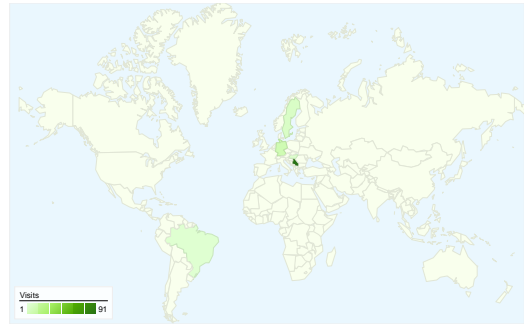

Site Usage

114 Visits

30.70% Bounce Rate

287 Pageviews

00:02:22 Avg. Time on Site

2.52 Pages/Visit

41.23% % New Visits

Visitors Overview

Visitors
79

Map Overlay

Traffic Sources Overview

- **Search Engines**
75.00 (65.79%)
- **Direct Traffic**
23.00 (20.18%)
- **Referring Sites**
16.00 (14.04%)

Content Overview

Pages	Pageviews	% Pageviews
/indexhu.html	134	46.69%
/	105	36.59%
/indexsr.html	26	9.06%
/indexde.html	16	5.57%
/translate_c?hl=en&prev=hp&ru	3	1.05%

79 people visited this site

114 Visits

79 Absolute Unique Visitors

287 Pageviews

2.52 Average Pageviews

00:02:22 Time on Site

30.70% Bounce Rate

41.23% New Visits

114 visits came from 8 countries/territories

Site Usage

Visits 114 % of Site Total: 100.00%	Pages/Visit 2.52 Site Avg: 2.52 (0.00%)	Avg. Time on Site 00:02:22 Site Avg: 00:02:22 (0.00%)	% New Visits 41.23% Site Avg: 41.23% (0.00%)	Bounce Rate 30.70% Site Avg: 30.70% (0.00%)	
Country/Territory	Visits	Pages/Visit	Avg. Time on Site	% New Visits	Bounce Rate
Serbia	91	2.62	00:02:41	37.36%	23.08%
Germany	10	3.20	00:02:09	20.00%	40.00%
Sweden	5	1.60	00:00:56	100.00%	60.00%
Hungary	3	1.00	00:00:00	100.00%	100.00%
Brazil	2	1.00	00:00:00	0.00%	100.00%
Slovenia	1	1.00	00:00:00	100.00%	100.00%
Canada	1	2.00	00:00:14	100.00%	0.00%
United States	1	1.00	00:00:00	100.00%	100.00%