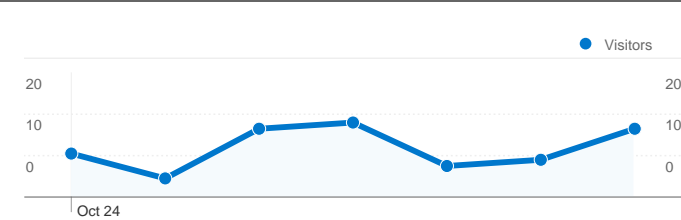

Site Usage

56 Visits

37.50% Bounce Rate

140 Pageviews

00:02:02 Avg. Time on Site

2.50 Pages/Visit

66.07% % New Visits

Visitors Overview

46 people visited this site

56 Visits

46 Absolute Unique Visitors

140 Pageviews

2.50 Average Pageviews

00:02:02 Time on Site

37.50% Bounce Rate

66.07% New Visits

56 visits came from 8 countries/territories

Site Usage

Country/Territory	Visits	Pages/Visit	Avg. Time on Site	% New Visits	Bounce Rate
Visits 56 % of Site Total: 100.00%	Pages/Visit 2.50 Site Avg: 2.50 (0.00%)	Avg. Time on Site 00:02:02 Site Avg: 00:02:02 (0.00%)	% New Visits 66.07% Site Avg: 66.07% (0.00%)	Bounce Rate 37.50% Site Avg: 37.50% (0.00%)	
Serbia	35	2.63	00:02:21	68.57%	31.43%
Germany	8	3.25	00:01:42	25.00%	25.00%
Hungary	6	2.33	00:03:01	83.33%	33.33%
United States	2	1.00	00:00:00	100.00%	100.00%
Sweden	2	1.00	00:00:00	100.00%	100.00%
Australia	1	2.00	00:00:12	100.00%	0.00%
Brazil	1	1.00	00:00:00	0.00%	100.00%
France	1	1.00	00:00:00	100.00%	100.00%

Pages on this site were viewed a total of 140 times

140 Pageviews

85 Unique Views

37.50% Bounce Rate

Top Content

Pages	Pageviews	% Pageviews
/indexhu.html	55	39.29%
/	42	30.00%
/indexsr.html	38	27.14%
/index.html	4	2.86%
/indexde.html	1	0.71%