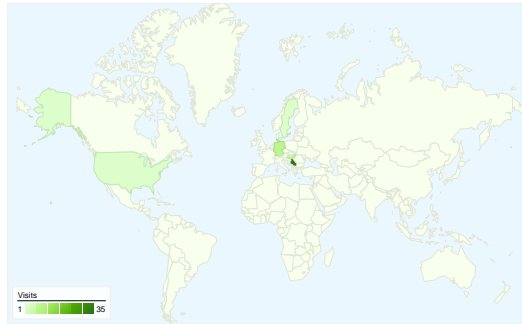

Site Usage

56 Visits

37.50% Bounce Rate

140 Pageviews

00:02:02 Avg. Time on Site

2.50 Pages/Visit

66.07% % New Visits

Visitors Overview

Visitors
46

Map Overlay

Traffic Sources Overview

- **Search Engines**
38.00 (67.86%)
- **Direct Traffic**
9.00 (16.07%)
- **Referring Sites**
9.00 (16.07%)

Content Overview

Pages	Pageviews	% Pageviews
/indexhu.html	55	39.29%
/	42	30.00%
/indexsr.html	38	27.14%
/index.html	4	2.86%
/indexde.html	1	0.71%

46 people visited this site

56 Visits

46 Absolute Unique Visitors

140 Pageviews

2.50 Average Pageviews

00:02:02 Time on Site

37.50% Bounce Rate

66.07% New Visits

56 visits came from 8 countries/territories

Site Usage

Country/Territory	Visits	Pages/Visit	Avg. Time on Site	% New Visits	Bounce Rate
Visits 56 % of Site Total: 100.00%	Pages/Visit 2.50 Site Avg: 2.50 (0.00%)	Avg. Time on Site 00:02:02 Site Avg: 00:02:02 (0.00%)	% New Visits 66.07% Site Avg: 66.07% (0.00%)	Bounce Rate 37.50% Site Avg: 37.50% (0.00%)	
Serbia	35	2.63	00:02:21	68.57%	31.43%
Germany	8	3.25	00:01:42	25.00%	25.00%
Hungary	6	2.33	00:03:01	83.33%	33.33%
United States	2	1.00	00:00:00	100.00%	100.00%
Sweden	2	1.00	00:00:00	100.00%	100.00%
Australia	1	2.00	00:00:12	100.00%	0.00%
Brazil	1	1.00	00:00:00	0.00%	100.00%
France	1	1.00	00:00:00	100.00%	100.00%