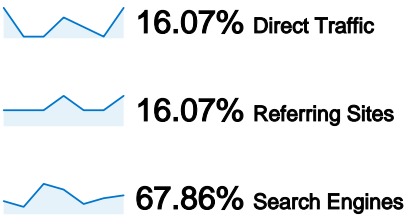

Site Usage

56 Visits

37.50% Bounce Rate

140 Pageviews

00:02:02 Avg. Time on Site

2.50 Pages/Visit

66.07% % New Visits

Visitors Overview

46 people visited this site

56 Visits

46 Absolute Unique Visitors

140 Pageviews

2.50 Average Pageviews

00:02:02 Time on Site

37.50% Bounce Rate

66.07% New Visits

Technical Profile

Browser	Visits	% visits
Firefox	24	42.86%
Internet Explorer	17	30.36%
Chrome	13	23.21%
Safari	1	1.79%
Opera	1	1.79%

All traffic sources sent a total of 56 visits

Top Traffic Sources

Sources	Visits	% visits	Keywords	Visits	% visits
google (organic)	35	62.50%	bajsa	16	42.11%
(direct) ((none))	9	16.07%	bajsa honlapja	8	21.05%
vajdasag.lap.hu (referral)	5	8.93%	bajša	5	13.16%
yahoo (organic)	3	5.36%	us	3	7.89%
en.wikipedia.org (referral)	1	1.79%	bajsa.net	2	5.26%

56 visits came from 8 countries/territories

Site Usage

Country/Territory	Visits	Pages/Visit	Avg. Time on Site	% New Visits	Bounce Rate
Visits 56 % of Site Total: 100.00%	Pages/Visit 2.50 Site Avg: 2.50 (0.00%)	Avg. Time on Site 00:02:02 Site Avg: 00:02:02 (0.00%)	% New Visits 66.07% Site Avg: 66.07% (0.00%)	Bounce Rate 37.50% Site Avg: 37.50% (0.00%)	
Serbia	35	2.63	00:02:21	68.57%	31.43%
Germany	8	3.25	00:01:42	25.00%	25.00%
Hungary	6	2.33	00:03:01	83.33%	33.33%
United States	2	1.00	00:00:00	100.00%	100.00%
Sweden	2	1.00	00:00:00	100.00%	100.00%
Australia	1	2.00	00:00:12	100.00%	0.00%
Brazil	1	1.00	00:00:00	0.00%	100.00%
France	1	1.00	00:00:00	100.00%	100.00%