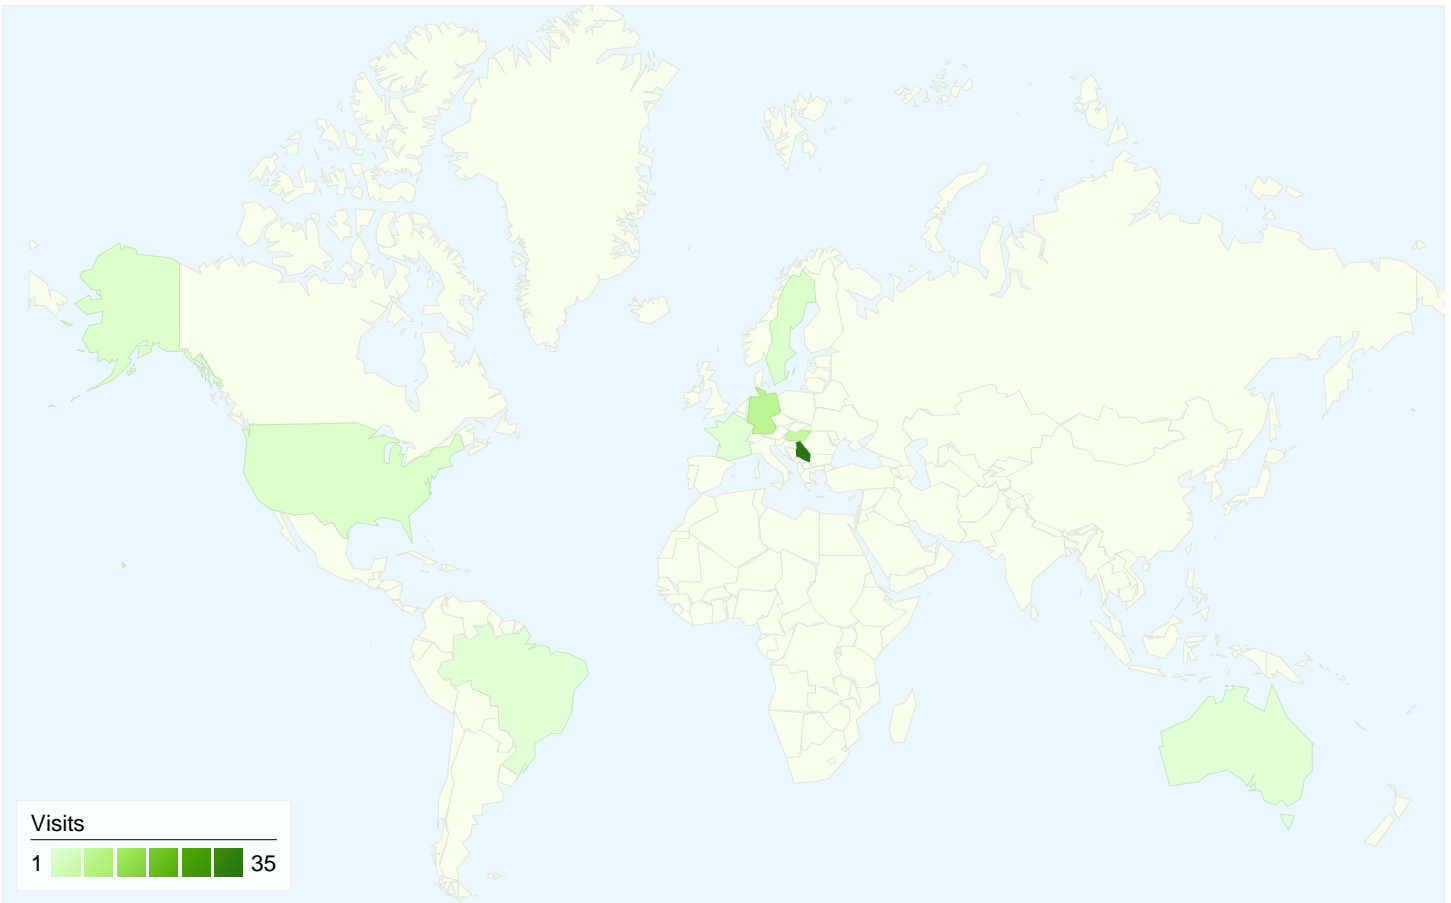

Visitors
46

Map Overlay

Traffic Sources Overview

- **Search Engines**
38.00 (67.86%)
- **Direct Traffic**
9.00 (16.07%)
- **Referring Sites**
9.00 (16.07%)

Content Overview

Pages	Pageviews	% Pageviews
/indexhu.html	55	39.29%
/	42	30.00%
/indexsr.html	38	27.14%
/index.html	4	2.86%
/indexde.html	1	0.71%

46 people visited this site

56 Visits

46 Absolute Unique Visitors

140 Pageviews

2.50 Average Pageviews

00:02:02 Time on Site

37.50% Bounce Rate

66.07% New Visits

Technical Profile

Browser	Visits	% visits
Firefox	24	42.86%
Internet Explorer	17	30.36%
Chrome	13	23.21%
Safari	1	1.79%
Opera	1	1.79%

All traffic sources sent a total of 56 visits

Top Traffic Sources

Sources	Visits	% visits	Keywords	Visits	% visits
google (organic)	35	62.50%	bajsa	16	42.11%
(direct) ((none))	9	16.07%	bajsa honlapja	8	21.05%
vajdasag.lap.hu (referral)	5	8.93%	bajša	5	13.16%
yahoo (organic)	3	5.36%	us	3	7.89%
en.wikipedia.org (referral)	1	1.79%	bajsa.net	2	5.26%

56 visits came from 8 countries/territories

Site Usage

Country/Territory	Visits	Pages/Visit	Avg. Time on Site	% New Visits	Bounce Rate
Visits 56 % of Site Total: 100.00%	Pages/Visit 2.50 Site Avg: 2.50 (0.00%)	Avg. Time on Site 00:02:02 Site Avg: 00:02:02 (0.00%)	% New Visits 66.07% Site Avg: 66.07% (0.00%)	Bounce Rate 37.50% Site Avg: 37.50% (0.00%)	
Serbia	35	2.63	00:02:21	68.57%	31.43%
Germany	8	3.25	00:01:42	25.00%	25.00%
Hungary	6	2.33	00:03:01	83.33%	33.33%
United States	2	1.00	00:00:00	100.00%	100.00%
Sweden	2	1.00	00:00:00	100.00%	100.00%
Australia	1	2.00	00:00:12	100.00%	0.00%
Brazil	1	1.00	00:00:00	0.00%	100.00%
France	1	1.00	00:00:00	100.00%	100.00%