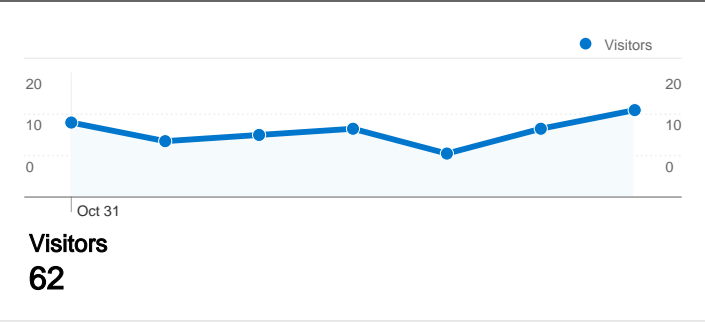

**Site Usage**

**82 Visits**

**48.78% Bounce Rate**

**169 Pageviews**

**00:01:20 Avg. Time on Site**

**2.06 Pages/Visit**

**57.32% % New Visits**

**Visitors Overview**

## 62 people visited this site

82 Visits

62 Absolute Unique Visitors

169 Pageviews

2.06 Average Pageviews

00:01:20 Time on Site

48.78% Bounce Rate

57.32% New Visits

## All traffic sources sent a total of 82 visits

Pages on this site were viewed a total of 169 times

169 Pageviews

114 Unique Views

48.78% Bounce Rate