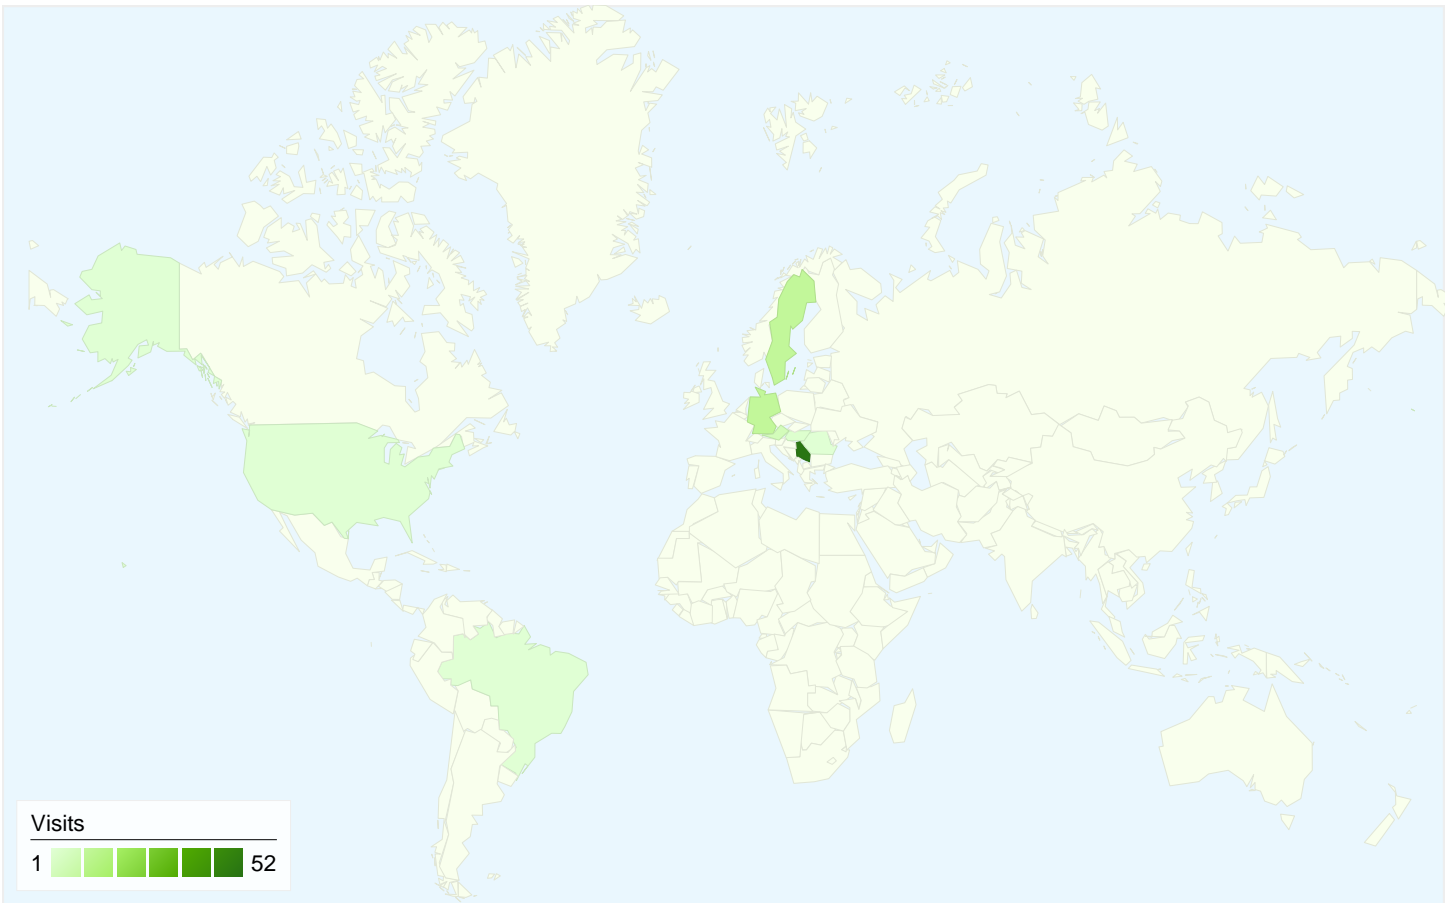

## 62 people visited this site

82 Visits

62 Absolute Unique Visitors

169 Pageviews

2.06 Average Pageviews

00:01:20 Time on Site

48.78% Bounce Rate

57.32% New Visits

## Technical Profile

Browser	Visits	% visits
Firefox	40	48.78%
Chrome	24	29.27%
Internet Explorer	16	19.51%
Safari	1	1.22%
Opera	1	1.22%

## All traffic sources sent a total of 82 visits

## 82 visits came from 8 countries/territories

Site Usage

<b>Visits</b> <b>82</b> % of Site Total: 100.00%	<b>Pages/Visit</b> <b>2.06</b> Site Avg: 2.06 (0.00%)	<b>Avg. Time on Site</b> <b>00:01:20</b> Site Avg: 00:01:20 (0.00%)	<b>% New Visits</b> <b>57.32%</b> Site Avg: 57.32% (0.00%)	<b>Bounce Rate</b> <b>48.78%</b> Site Avg: 48.78% (0.00%)	
Country/Territory	Visits	Pages/Visit	Avg. Time on Site	% New Visits	Bounce Rate
Serbia	52	1.92	00:00:43	57.69%	48.08%
Germany	10	3.50	00:04:40	20.00%	40.00%
Sweden	10	1.40	00:00:08	100.00%	60.00%
Austria	5	2.80	00:04:46	20.00%	20.00%
Hungary	2	1.50	00:00:05	100.00%	50.00%
Brazil	1	1.00	00:00:00	0.00%	100.00%
Romania	1	1.00	00:00:00	100.00%	100.00%
United States	1	1.00	00:00:00	100.00%	100.00%