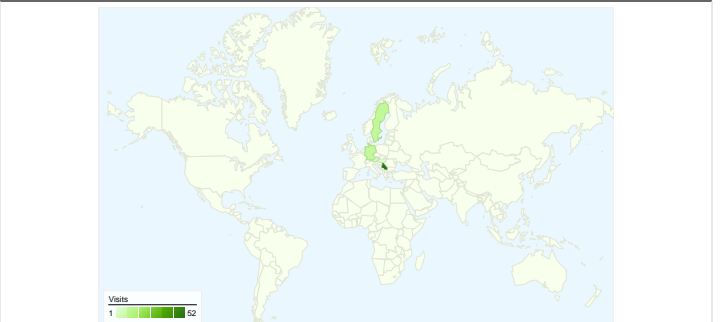

Map Overlay