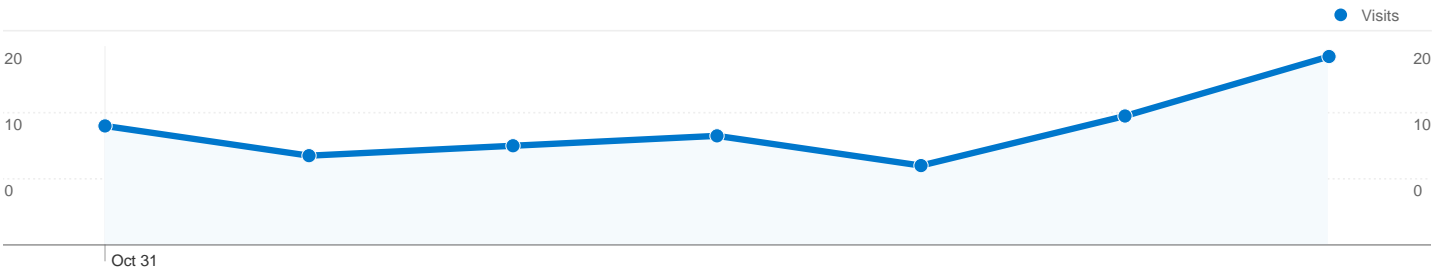

**Site Usage**

**82 Visits**

**48.78% Bounce Rate**

**169 Pageviews**

**00:01:20 Avg. Time on Site**

**2.06 Pages/Visit**

**57.32% % New Visits**

**Visitors Overview**

## 62 people visited this site

82 Visits

62 Absolute Unique Visitors

169 Pageviews

2.06 Average Pageviews

00:01:20 Time on Site

48.78% Bounce Rate

57.32% New Visits

## All traffic sources sent a total of 82 visits