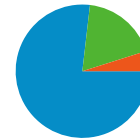

## 62 people visited this site

82 Visits

62 Absolute Unique Visitors

169 Pageviews

2.06 Average Pageviews

00:01:20 Time on Site

48.78% Bounce Rate

57.32% New Visits

## All traffic sources sent a total of 82 visits