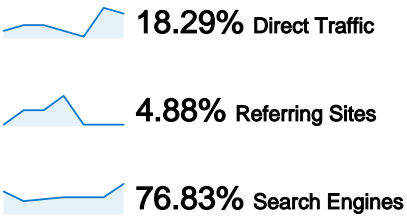

**Site Usage**

**82 Visits**

**48.78% Bounce Rate**

**169 Pageviews**

**00:01:20 Avg. Time on Site**

**2.06 Pages/Visit**

**57.32% % New Visits**

**Visitors Overview**

## 62 people visited this site

82 Visits

62 Absolute Unique Visitors

169 Pageviews

2.06 Average Pageviews

00:01:20 Time on Site

48.78% Bounce Rate

57.32% New Visits

## Technical Profile

Browser	Visits	% visits
Firefox	40	48.78%
Chrome	24	29.27%
Internet Explorer	16	19.51%
Safari	1	1.22%
Opera	1	1.22%

## All traffic sources sent a total of 82 visits