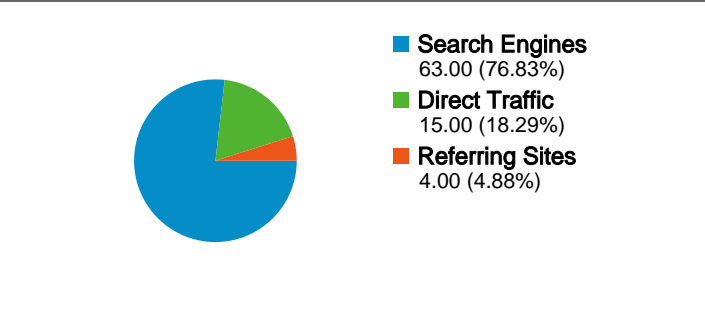

Traffic Sources Overview

Content Overview

Pages	Pageviews	% Pageviews
/indexhu.html	51	30.18%
/	47	27.81%
/indexsr.html	41	24.26%
/indexde.html	20	11.83%
/index.html	6	3.55%