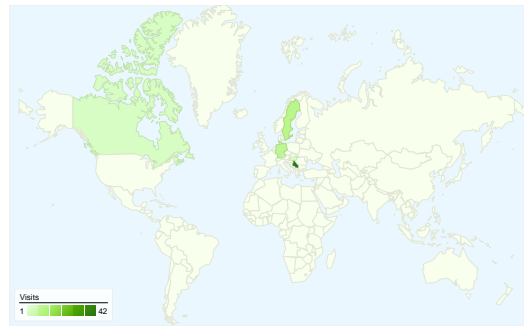

Site Usage

74 Visits

48.65% Bounce Rate

181 Pageviews

00:01:32 Avg. Time on Site

2.45 Pages/Visit

50.00% % New Visits

Visitors Overview

Visitors
55

Map Overlay

Traffic Sources Overview

- **Search Engines**
48.00 (64.86%)
- **Referring Sites**
15.00 (20.27%)
- **Direct Traffic**
11.00 (14.86%)

Content Overview

Pages	Pageviews	% Pageviews
/indexhu.html	55	30.39%
/indexsr.html	54	29.83%
/	53	29.28%
/index.html	8	4.42%
/indexde.html	3	1.66%

55 people visited this site

74 Visits

55 Absolute Unique Visitors

181 Pageviews

2.45 Average Pageviews

00:01:32 Time on Site

48.65% Bounce Rate

50.00% New Visits

74 visits came from 10 countries/territories

Site Usage

Country/Territory	Visits	Pages/Visit	Avg. Time on Site	% New Visits	Bounce Rate
Visits 74 % of Site Total: 100.00%	Pages/Visit 2.45 Site Avg: 2.45 (0.00%)	Avg. Time on Site 00:01:32 Site Avg: 00:01:32 (0.00%)	% New Visits 50.00% Site Avg: 50.00% (0.00%)	Bounce Rate 48.65% Site Avg: 48.65% (0.00%)	
Serbia	42	2.64	00:01:32	45.24%	47.62%
Sweden	10	1.10	00:00:01	90.00%	90.00%
Germany	9	3.33	00:01:25	0.00%	11.11%
Canada	3	3.33	00:07:13	66.67%	0.00%
Hungary	3	3.33	00:04:04	66.67%	0.00%
Australia	2	1.00	00:00:00	0.00%	100.00%
Croatia	2	1.00	00:00:00	100.00%	100.00%
United States	1	3.00	00:02:11	100.00%	0.00%
Slovenia	1	1.00	00:00:00	100.00%	100.00%