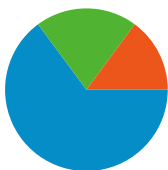

Site Usage

74 Visits

48.65% Bounce Rate

181 Pageviews

00:01:32 Avg. Time on Site

2.45 Pages/Visit

50.00% % New Visits

Visitors Overview

Visitors
55

Map Overlay

Traffic Sources Overview

- **Search Engines**
48.00 (64.86%)
- **Referring Sites**
15.00 (20.27%)
- **Direct Traffic**
11.00 (14.86%)

Content Overview

Pages	Pageviews	% Pageviews
/indexhu.html	55	30.39%
/indexsr.html	54	29.83%
/	53	29.28%
/index.html	8	4.42%
/indexde.html	3	1.66%

55 people visited this site

74 Visits

55 Absolute Unique Visitors

181 Pageviews

2.45 Average Pageviews

00:01:32 Time on Site

48.65% Bounce Rate

50.00% New Visits

74 visits came from 10 countries/territories

Site Usage

Country/Territory	Visits	Pages/Visit	Avg. Time on Site	% New Visits	Bounce Rate
Visits 74 % of Site Total: 100.00%	Pages/Visit 2.45 Site Avg: 2.45 (0.00%)	Avg. Time on Site 00:01:32 Site Avg: 00:01:32 (0.00%)	% New Visits 50.00% Site Avg: 50.00% (0.00%)	Bounce Rate 48.65% Site Avg: 48.65% (0.00%)	
Serbia	42	2.64	00:01:32	45.24%	47.62%
Sweden	10	1.10	00:00:01	90.00%	90.00%
Germany	9	3.33	00:01:25	0.00%	11.11%
Canada	3	3.33	00:07:13	66.67%	0.00%
Hungary	3	3.33	00:04:04	66.67%	0.00%
Australia	2	1.00	00:00:00	0.00%	100.00%
Croatia	2	1.00	00:00:00	100.00%	100.00%
United States	1	3.00	00:02:11	100.00%	0.00%
Slovenia	1	1.00	00:00:00	100.00%	100.00%