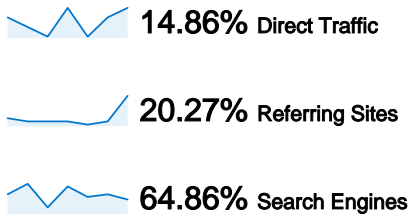

Visitors
55

Map Overlay

Traffic Sources Overview

- **Search Engines**
48.00 (64.86%)
- **Referring Sites**
15.00 (20.27%)
- **Direct Traffic**
11.00 (14.86%)

Content Overview

Pages	Pageviews	% Pageviews
/indexhu.html	55	30.39%
/indexsr.html	54	29.83%
/	53	29.28%
/index.html	8	4.42%
/indexde.html	3	1.66%

55 people visited this site

74 Visits

55 Absolute Unique Visitors

181 Pageviews

2.45 Average Pageviews

00:01:32 Time on Site

48.65% Bounce Rate

50.00% New Visits

Technical Profile

Browser	Visits	% visits
Firefox	32	43.24%
Chrome	27	36.49%
Internet Explorer	11	14.86%
Opera	3	4.05%
Android Browser	1	1.35%

All traffic sources sent a total of 74 visits

Top Traffic Sources

74 visits came from 10 countries/territories

Site Usage

Country/Territory	Visits	Pages/Visit	Avg. Time on Site	% New Visits	Bounce Rate
Visits 74 % of Site Total: 100.00%	Pages/Visit 2.45 Site Avg: 2.45 (0.00%)	Avg. Time on Site 00:01:32 Site Avg: 00:01:32 (0.00%)	% New Visits 50.00% Site Avg: 50.00% (0.00%)	Bounce Rate 48.65% Site Avg: 48.65% (0.00%)	
Serbia	42	2.64	00:01:32	45.24%	47.62%
Sweden	10	1.10	00:00:01	90.00%	90.00%
Germany	9	3.33	00:01:25	0.00%	11.11%
Canada	3	3.33	00:07:13	66.67%	0.00%
Hungary	3	3.33	00:04:04	66.67%	0.00%
Australia	2	1.00	00:00:00	0.00%	100.00%
Croatia	2	1.00	00:00:00	100.00%	100.00%
United States	1	3.00	00:02:11	100.00%	0.00%
Slovenia	1	1.00	00:00:00	100.00%	100.00%