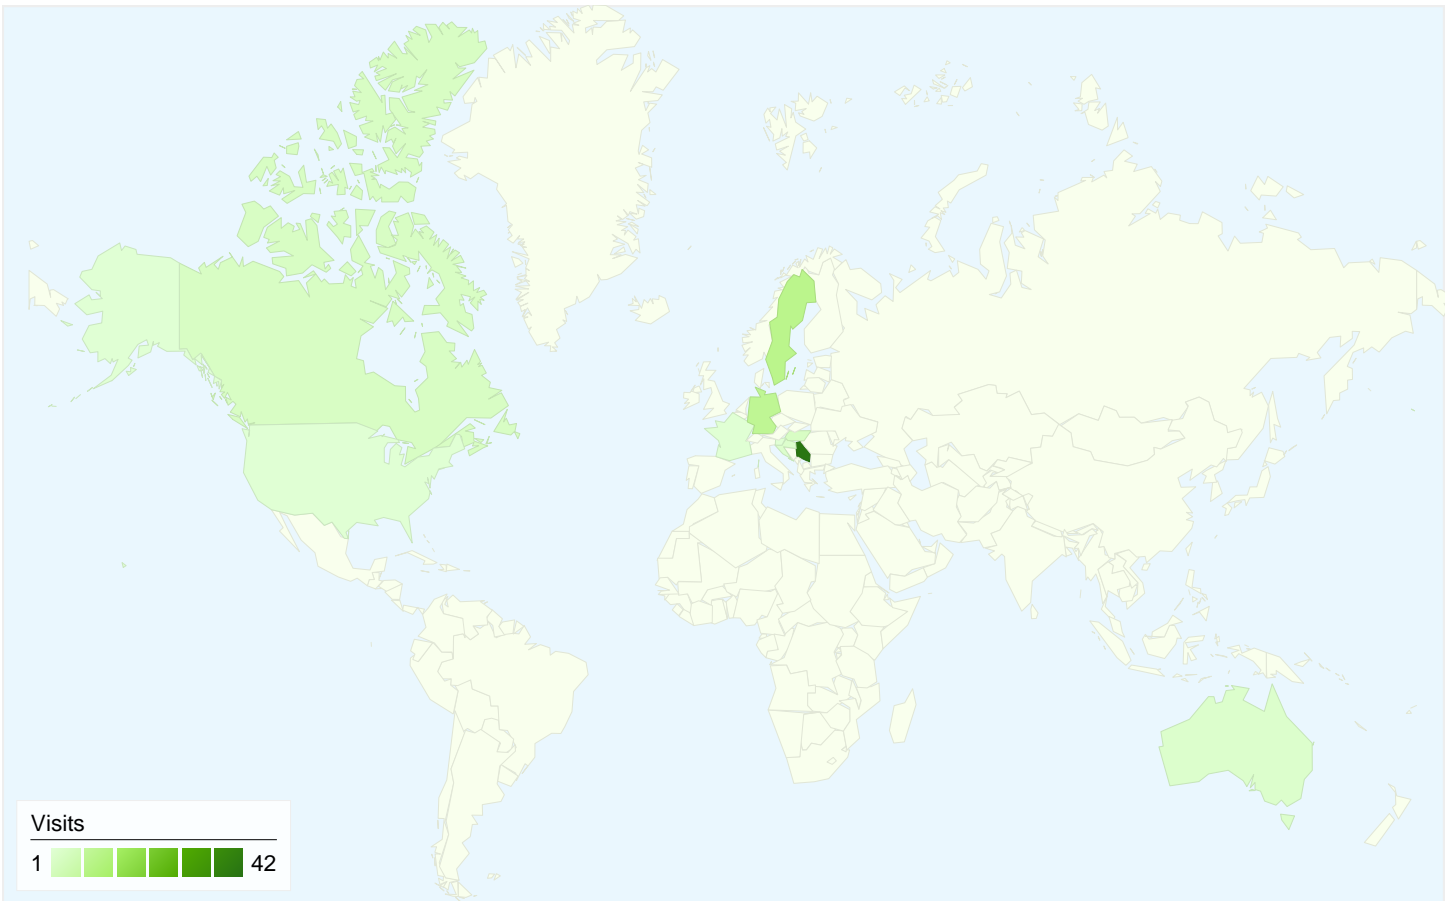

Visitors
55

Map Overlay

Traffic Sources Overview

- **Search Engines**
48.00 (64.86%)
- **Referring Sites**
15.00 (20.27%)
- **Direct Traffic**
11.00 (14.86%)

Content Overview

Pages	Pageviews	% Pageviews
/indexhu.html	55	30.39%
/indexsr.html	54	29.83%
/	53	29.28%
/index.html	8	4.42%
/indexde.html	3	1.66%

55 people visited this site

74 Visits

55 Absolute Unique Visitors

181 Pageviews

2.45 Average Pageviews

00:01:32 Time on Site

48.65% Bounce Rate

50.00% New Visits

Technical Profile

Browser	Visits	% visits
Firefox	32	43.24%
Chrome	27	36.49%
Internet Explorer	11	14.86%
Opera	3	4.05%
Android Browser	1	1.35%

All traffic sources sent a total of 74 visits

Top Traffic Sources

74 visits came from 10 countries/territories

Site Usage

Country/Territory	Visits	Pages/Visit	Avg. Time on Site	% New Visits	Bounce Rate
Visits 74 % of Site Total: 100.00%	Pages/Visit 2.45 Site Avg: 2.45 (0.00%)	Avg. Time on Site 00:01:32 Site Avg: 00:01:32 (0.00%)	% New Visits 50.00% Site Avg: 50.00% (0.00%)	Bounce Rate 48.65% Site Avg: 48.65% (0.00%)	
Serbia	42	2.64	00:01:32	45.24%	47.62%
Sweden	10	1.10	00:00:01	90.00%	90.00%
Germany	9	3.33	00:01:25	0.00%	11.11%
Canada	3	3.33	00:07:13	66.67%	0.00%
Hungary	3	3.33	00:04:04	66.67%	0.00%
Australia	2	1.00	00:00:00	0.00%	100.00%
Croatia	2	1.00	00:00:00	100.00%	100.00%
United States	1	3.00	00:02:11	100.00%	0.00%
Slovenia	1	1.00	00:00:00	100.00%	100.00%