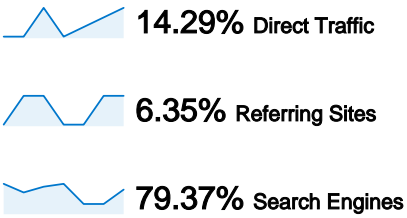

Site Usage

63 Visits

41.27% Bounce Rate

139 Pageviews

00:01:00 Avg. Time on Site

2.21 Pages/Visit

47.62% % New Visits

Visitors Overview

49 people visited this site

63 Visits

49 Absolute Unique Visitors

139 Pageviews

2.21 Average Pageviews

00:01:00 Time on Site

41.27% Bounce Rate

47.62% New Visits

Technical Profile

Browser	Visits	% visits
Firefox	35	55.56%
Chrome	16	25.40%
Internet Explorer	8	12.70%
Opera	2	3.17%
Safari	1	1.59%

All traffic sources sent a total of 63 visits

Top Traffic Sources

Sources	Visits	% visits	Keywords	Visits	% visits
google (organic)	44	69.84%	bajsa	20	40.00%
(direct) ((none))	9	14.29%	bajsa honlapja	6	12.00%
yahoo (organic)	6	9.52%	(not provided)	5	10.00%
hu.wikipedia.org (referral)	2	3.17%	bajša	4	8.00%
translate.google.com (referral)	1	1.59%	us	4	8.00%

63 visits came from 8 countries/territories

Site Usage

Country/Territory	Visits	Pages/Visit	Avg. Time on Site	% New Visits	Bounce Rate
Serbia	45	2.16	00:00:34	48.89%	37.78%
Germany	8	2.75	00:00:24	25.00%	62.50%
Hungary	3	1.67	00:01:08	33.33%	33.33%
United States	2	1.00	00:00:00	100.00%	100.00%
Sweden	2	2.00	00:00:29	100.00%	0.00%
Canada	1	6.00	00:29:58	0.00%	0.00%
Montenegro	1	1.00	00:00:00	100.00%	100.00%
Croatia	1	2.00	00:00:08	0.00%	0.00%