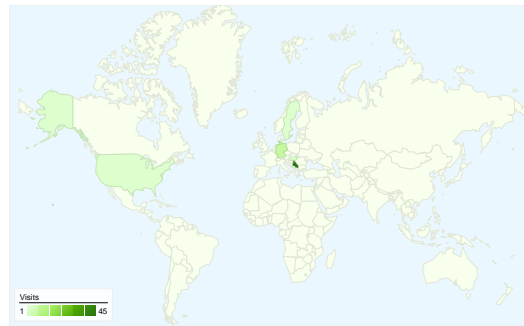

Site Usage

63 Visits

41.27% Bounce Rate

139 Pageviews

00:01:00 Avg. Time on Site

2.21 Pages/Visit

47.62% % New Visits

Visitors Overview

Visitors
49

Map Overlay

Traffic Sources Overview

- **Search Engines**
50.00 (79.37%)
- **Direct Traffic**
9.00 (14.29%)
- **Referring Sites**
4.00 (6.35%)

Content Overview

Pages	Pageviews	% Pageviews
/indexhu.html	55	39.57%
/	41	29.50%
/indexsr.html	31	22.30%
/index.html	6	4.32%
/indexde.html	4	2.88%

49 people visited this site

63 Visits

49 Absolute Unique Visitors

139 Pageviews

2.21 Average Pageviews

00:01:00 Time on Site

41.27% Bounce Rate

47.62% New Visits

63 visits came from 8 countries/territories

Site Usage

Country/Territory	Visits	Pages/Visit	Avg. Time on Site	% New Visits	Bounce Rate
Serbia	45	2.16	00:00:34	48.89%	37.78%
Germany	8	2.75	00:00:24	25.00%	62.50%
Hungary	3	1.67	00:01:08	33.33%	33.33%
United States	2	1.00	00:00:00	100.00%	100.00%
Sweden	2	2.00	00:00:29	100.00%	0.00%
Canada	1	6.00	00:29:58	0.00%	0.00%
Montenegro	1	1.00	00:00:00	100.00%	100.00%
Croatia	1	2.00	00:00:08	0.00%	0.00%