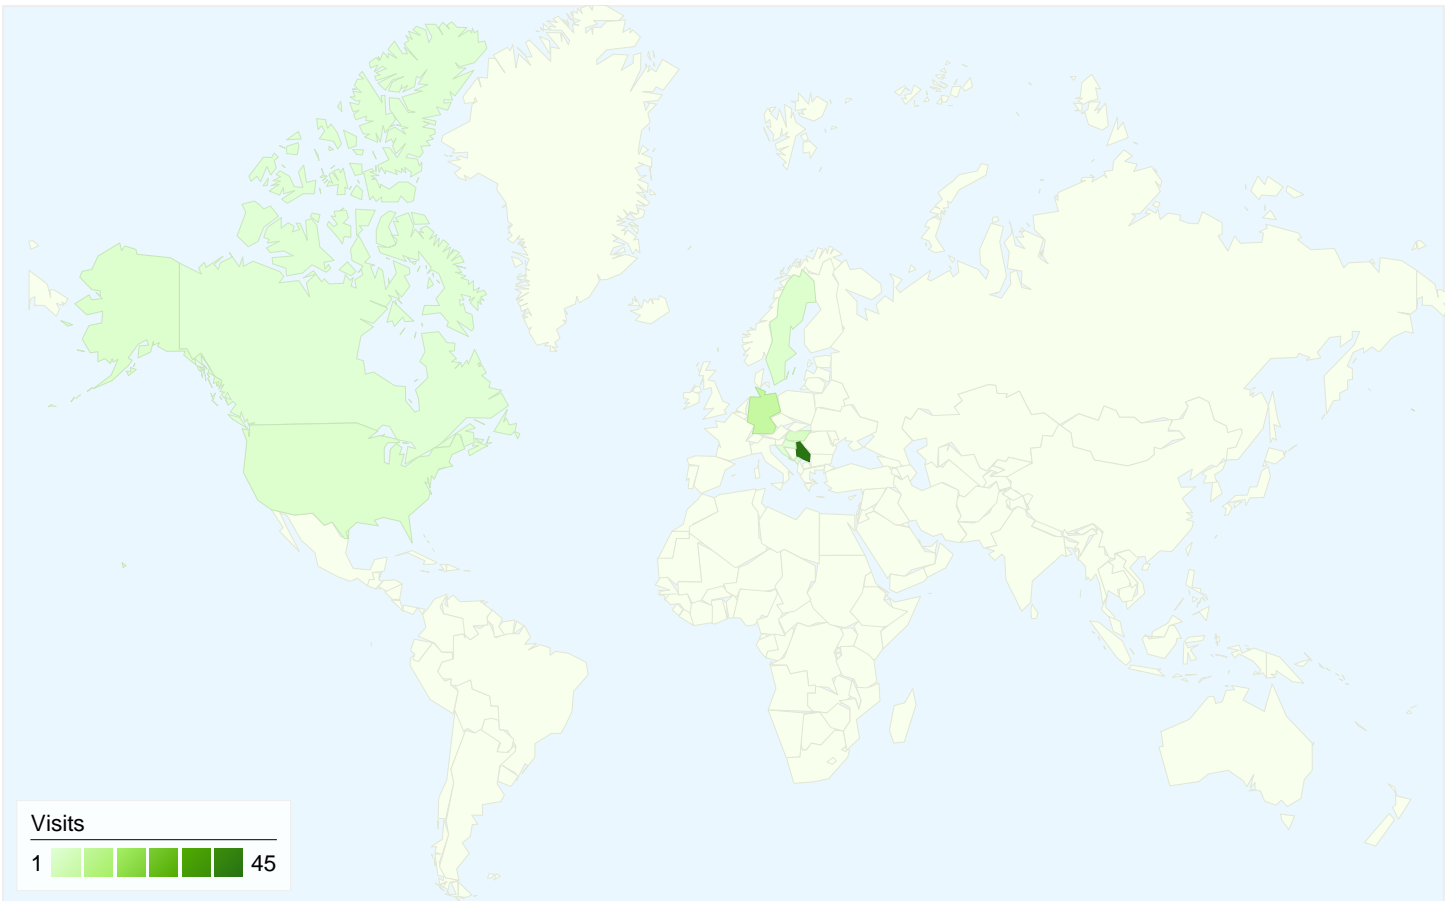

49 people visited this site

63 Visits

49 Absolute Unique Visitors

139 Pageviews

2.21 Average Pageviews

00:01:00 Time on Site

41.27% Bounce Rate

47.62% New Visits

Technical Profile

Browser	Visits	% visits
Firefox	35	55.56%
Chrome	16	25.40%
Internet Explorer	8	12.70%
Opera	2	3.17%
Safari	1	1.59%

All traffic sources sent a total of 63 visits

Top Traffic Sources

Sources	Visits	% visits	Keywords	Visits	% visits
google (organic)	44	69.84%	bajsa	20	40.00%
(direct) ((none))	9	14.29%	bajsa honlapja	6	12.00%
yahoo (organic)	6	9.52%	(not provided)	5	10.00%
hu.wikipedia.org (referral)	2	3.17%	bajša	4	8.00%
translate.google.com (referral)	1	1.59%	us	4	8.00%

63 visits came from 8 countries/territories

Site Usage

Country/Territory	Visits	Pages/Visit	Avg. Time on Site	% New Visits	Bounce Rate
Serbia	45	2.16	00:00:34	48.89%	37.78%
Germany	8	2.75	00:00:24	25.00%	62.50%
Hungary	3	1.67	00:01:08	33.33%	33.33%
United States	2	1.00	00:00:00	100.00%	100.00%
Sweden	2	2.00	00:00:29	100.00%	0.00%
Canada	1	6.00	00:29:58	0.00%	0.00%
Montenegro	1	1.00	00:00:00	100.00%	100.00%
Croatia	1	2.00	00:00:08	0.00%	0.00%