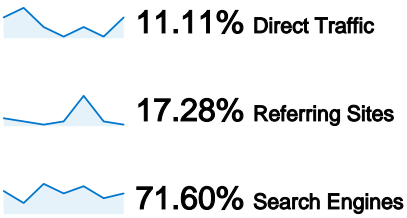

Site Usage

81 Visits

35.80% Bounce Rate

222 Pageviews

00:03:16 Avg. Time on Site

2.74 Pages/Visit

61.73% % New Visits

Visitors Overview

Visitors
67

Map Overlay

Traffic Sources Overview

- **Search Engines**
58.00 (71.60%)
- **Referring Sites**
14.00 (17.28%)
- **Direct Traffic**
9.00 (11.11%)

Content Overview

Pages	Pageviews	% Pageviews
/indexhu.html	95	42.79%
/	59	26.58%
/indexsr.html	47	21.17%
/index.html	9	4.05%
/indexde.html	8	3.60%

67 people visited this site

81 Visits

67 Absolute Unique Visitors

222 Pageviews

2.74 Average Pageviews

00:03:16 Time on Site

35.80% Bounce Rate

61.73% New Visits

Technical Profile

Browser	Visits	% visits
Firefox	39	48.15%
Chrome	19	23.46%
Internet Explorer	13	16.05%
Opera	6	7.41%
Opera Mini	1	1.23%

All traffic sources sent a total of 81 visits

Top Traffic Sources