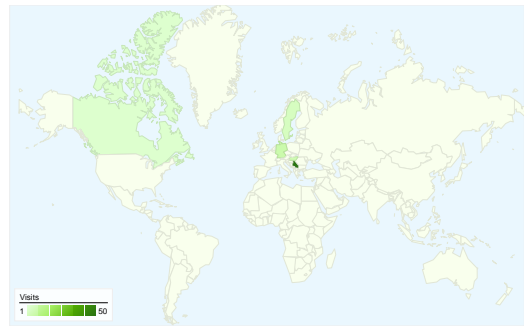

Site Usage

81 Visits

35.80% Bounce Rate

222 Pageviews

00:03:16 Avg. Time on Site

2.74 Pages/Visit

61.73% % New Visits

Visitors Overview

Visitors
67

Map Overlay

Traffic Sources Overview

- **Search Engines**
58.00 (71.60%)
- **Referring Sites**
14.00 (17.28%)
- **Direct Traffic**
9.00 (11.11%)

Content Overview

Pages	Pageviews	% Pageviews
/indexhu.html	95	42.79%
/	59	26.58%
/indexsr.html	47	21.17%
/index.html	9	4.05%
/indexde.html	8	3.60%

67 people visited this site

81 Visits

67 Absolute Unique Visitors

222 Pageviews

2.74 Average Pageviews

00:03:16 Time on Site

35.80% Bounce Rate

61.73% New Visits

81 visits came from 15 countries/territories

Site Usage

Country/Territory	Visits	Pages/Visit	Avg. Time on Site	% New Visits	Bounce Rate
Visits 81 % of Site Total: 100.00%	Pages/Visit 2.74 Site Avg: 2.74 (0.00%)	Avg. Time on Site 00:03:16 Site Avg: 00:03:16 (0.00%)	% New Visits 61.73% Site Avg: 61.73% (0.00%)	Bounce Rate 35.80% Site Avg: 35.80% (0.00%)	
Serbia	50	3.10	00:03:52	50.00%	20.00%
Germany	7	2.71	00:01:49	28.57%	28.57%
Hungary	6	3.00	00:01:05	100.00%	50.00%
Sweden	4	1.00	00:00:00	100.00%	100.00%
Canada	2	6.00	00:23:27	50.00%	0.00%
(not set)	2	1.00	00:00:00	100.00%	100.00%
United States	2	1.00	00:00:00	100.00%	100.00%
Honduras	1	1.00	00:00:00	100.00%	100.00%
Czech Republic	1	1.00	00:00:00	100.00%	100.00%