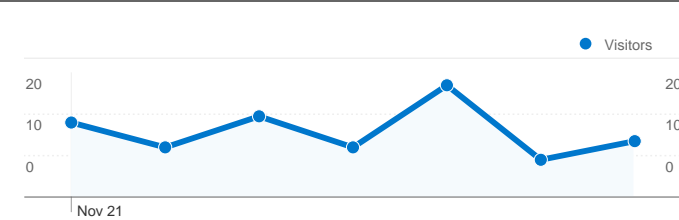

Site Usage

81 Visits

35.80% Bounce Rate

222 Pageviews

00:03:16 Avg. Time on Site

2.74 Pages/Visit

61.73% % New Visits

Visitors Overview

67 people visited this site

81 Visits

67 Absolute Unique Visitors

222 Pageviews

2.74 Average Pageviews

00:03:16 Time on Site

35.80% Bounce Rate

61.73% New Visits

81 visits came from 15 countries/territories

Site Usage

Country/Territory	Visits	Pages/Visit	Avg. Time on Site	% New Visits	Bounce Rate
Visits 81 % of Site Total: 100.00%	Pages/Visit 2.74 Site Avg: 2.74 (0.00%)	Avg. Time on Site 00:03:16 Site Avg: 00:03:16 (0.00%)	% New Visits 61.73% Site Avg: 61.73% (0.00%)	Bounce Rate 35.80% Site Avg: 35.80% (0.00%)	
Serbia	50	3.10	00:03:52	50.00%	20.00%
Germany	7	2.71	00:01:49	28.57%	28.57%
Hungary	6	3.00	00:01:05	100.00%	50.00%
Sweden	4	1.00	00:00:00	100.00%	100.00%
Canada	2	6.00	00:23:27	50.00%	0.00%
(not set)	2	1.00	00:00:00	100.00%	100.00%
United States	2	1.00	00:00:00	100.00%	100.00%
Honduras	1	1.00	00:00:00	100.00%	100.00%
Czech Republic	1	1.00	00:00:00	100.00%	100.00%