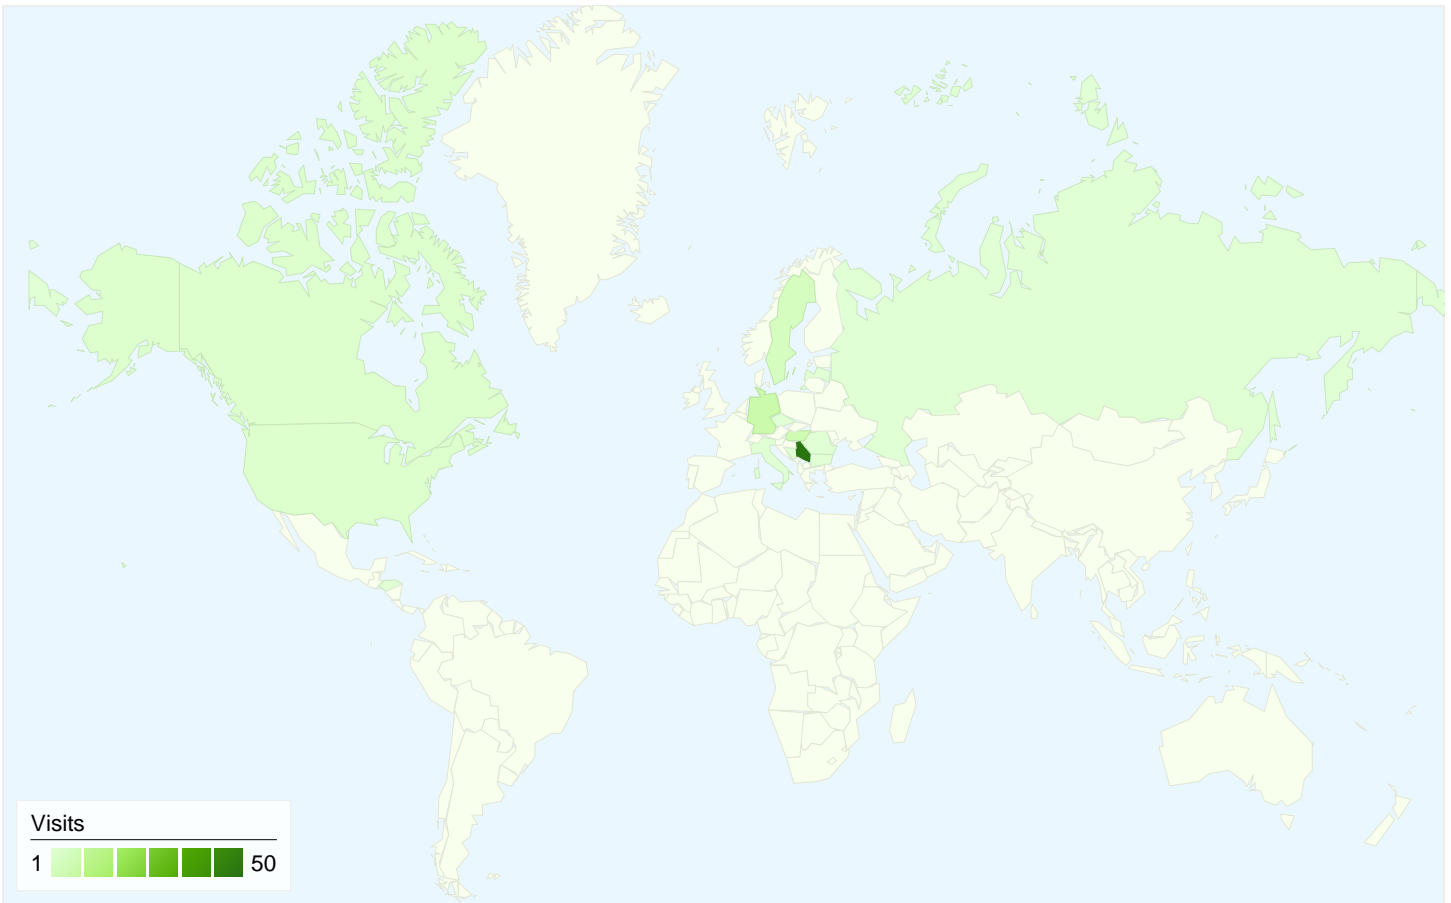

Visitors
67

Map Overlay

Traffic Sources Overview

- **Search Engines**
58.00 (71.60%)
- **Referring Sites**
14.00 (17.28%)
- **Direct Traffic**
9.00 (11.11%)

Content Overview

Pages	Pageviews	% Pageviews
/indexhu.html	95	42.79%
/	59	26.58%
/indexsr.html	47	21.17%
/index.html	9	4.05%
/indexde.html	8	3.60%

67 people visited this site

81 Visits

67 Absolute Unique Visitors

222 Pageviews

2.74 Average Pageviews

00:03:16 Time on Site

35.80% Bounce Rate

61.73% New Visits

Technical Profile

Browser	Visits	% visits
Firefox	39	48.15%
Chrome	19	23.46%
Internet Explorer	13	16.05%
Opera	6	7.41%
Opera Mini	1	1.23%

All traffic sources sent a total of 81 visits

Top Traffic Sources

81 visits came from 15 countries/territories

Site Usage

Country/Territory	Visits	Pages/Visit	Avg. Time on Site	% New Visits	Bounce Rate
Visits 81 % of Site Total: 100.00%	Pages/Visit 2.74 Site Avg: 2.74 (0.00%)	Avg. Time on Site 00:03:16 Site Avg: 00:03:16 (0.00%)	% New Visits 61.73% Site Avg: 61.73% (0.00%)	Bounce Rate 35.80% Site Avg: 35.80% (0.00%)	
Serbia	50	3.10	00:03:52	50.00%	20.00%
Germany	7	2.71	00:01:49	28.57%	28.57%
Hungary	6	3.00	00:01:05	100.00%	50.00%
Sweden	4	1.00	00:00:00	100.00%	100.00%
Canada	2	6.00	00:23:27	50.00%	0.00%
(not set)	2	1.00	00:00:00	100.00%	100.00%
United States	2	1.00	00:00:00	100.00%	100.00%
Honduras	1	1.00	00:00:00	100.00%	100.00%
Czech Republic	1	1.00	00:00:00	100.00%	100.00%