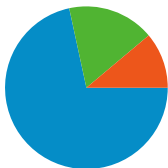

Site Usage

81 Visits

35.80% Bounce Rate

222 Pageviews

00:03:16 Avg. Time on Site

2.74 Pages/Visit

61.73% % New Visits

Visitors Overview

Visitors
67

Map Overlay

Traffic Sources Overview

- **Search Engines**
58.00 (71.60%)
- **Referring Sites**
14.00 (17.28%)
- **Direct Traffic**
9.00 (11.11%)

Content Overview

Pages	Pageviews	% Pageviews
/indexhu.html	95	42.79%
/	59	26.58%
/indexsr.html	47	21.17%
/index.html	9	4.05%
/indexde.html	8	3.60%

67 people visited this site

81 Visits

67 Absolute Unique Visitors

222 Pageviews

2.74 Average Pageviews

00:03:16 Time on Site

35.80% Bounce Rate

61.73% New Visits

81 visits came from 15 countries/territories

Site Usage

Country/Territory	Visits	Pages/Visit	Avg. Time on Site	% New Visits	Bounce Rate
Visits 81 % of Site Total: 100.00%	Pages/Visit 2.74 Site Avg: 2.74 (0.00%)	Avg. Time on Site 00:03:16 Site Avg: 00:03:16 (0.00%)	% New Visits 61.73% Site Avg: 61.73% (0.00%)	Bounce Rate 35.80% Site Avg: 35.80% (0.00%)	
Serbia	50	3.10	00:03:52	50.00%	20.00%
Germany	7	2.71	00:01:49	28.57%	28.57%
Hungary	6	3.00	00:01:05	100.00%	50.00%
Sweden	4	1.00	00:00:00	100.00%	100.00%
Canada	2	6.00	00:23:27	50.00%	0.00%
(not set)	2	1.00	00:00:00	100.00%	100.00%
United States	2	1.00	00:00:00	100.00%	100.00%
Honduras	1	1.00	00:00:00	100.00%	100.00%
Czech Republic	1	1.00	00:00:00	100.00%	100.00%