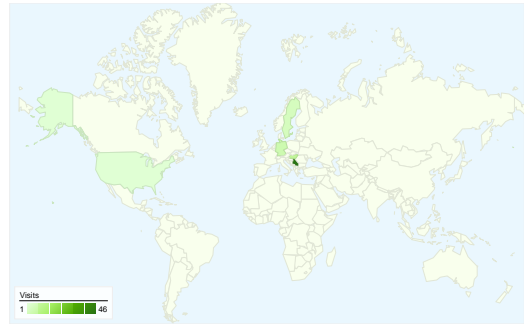

Site Usage

66 Visits

46.97% Bounce Rate

159 Pageviews

00:03:16 Avg. Time on Site

2.41 Pages/Visit

57.58% % New Visits

Visitors Overview

Visitors
55

Map Overlay

Traffic Sources Overview

- **Search Engines**
40.00 (60.61%)
- **Direct Traffic**
14.00 (21.21%)
- **Referring Sites**
12.00 (18.18%)

Content Overview

Pages	Pageviews	% Pageviews
/indexhu.html	75	47.17%
/	47	29.56%
/indexsr.html	19	11.95%
/indexde.html	5	3.14%
/translate_c?hl=hu&prev=/searc	3	1.89%

55 people visited this site

66 Visits

55 Absolute Unique Visitors

159 Pageviews

2.41 Average Pageviews

00:03:16 Time on Site

46.97% Bounce Rate

57.58% New Visits

66 visits came from 5 countries/territories

Site Usage

Country/Territory	Visits	Pages/Visit	Avg. Time on Site	% New Visits	Bounce Rate
Serbia	46	2.41	00:03:26	52.17%	39.13%
Hungary	9	2.78	00:04:37	100.00%	55.56%
Germany	6	3.00	00:02:41	0.00%	50.00%
Sweden	4	1.00	00:00:00	100.00%	100.00%
United States	1	1.00	00:00:00	100.00%	100.00%