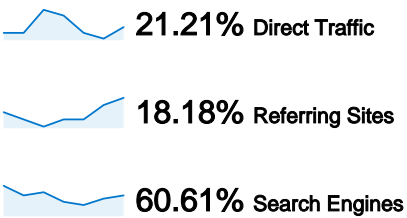

Site Usage

66 Visits

46.97% Bounce Rate

159 Pageviews

00:03:16 Avg. Time on Site

2.41 Pages/Visit

57.58% % New Visits

Visitors Overview

55 people visited this site

66 Visits

55 Absolute Unique Visitors

159 Pageviews

2.41 Average Pageviews

00:03:16 Time on Site

46.97% Bounce Rate

57.58% New Visits

Technical Profile

Browser	Visits	% visits
Firefox	45	68.18%
Chrome	14	21.21%
Internet Explorer	5	7.58%
Safari	1	1.52%
Opera	1	1.52%

All traffic sources sent a total of 66 visits

Top Traffic Sources

Sources	Visits	% visits	Keywords	Visits	% visits
google (organic)	38	57.58%	bajsa	18	45.00%
(direct) ((none))	14	21.21%	bajša	5	12.50%
translate.google.com (referral)	4	6.06%	bajsa honlapja	4	10.00%
vajdasag.lap.hu (referral)	2	3.03%	(not provided)	2	5.00%
vojvodinaonline.com (referral)	2	3.03%	bajsa.net	2	5.00%

66 visits came from 5 countries/territories

Site Usage

Country/Territory	Visits	Pages/Visit	Avg. Time on Site	% New Visits	Bounce Rate
Serbia	46	2.41	00:03:26	52.17%	39.13%
Hungary	9	2.78	00:04:37	100.00%	55.56%
Germany	6	3.00	00:02:41	0.00%	50.00%
Sweden	4	1.00	00:00:00	100.00%	100.00%
United States	1	1.00	00:00:00	100.00%	100.00%