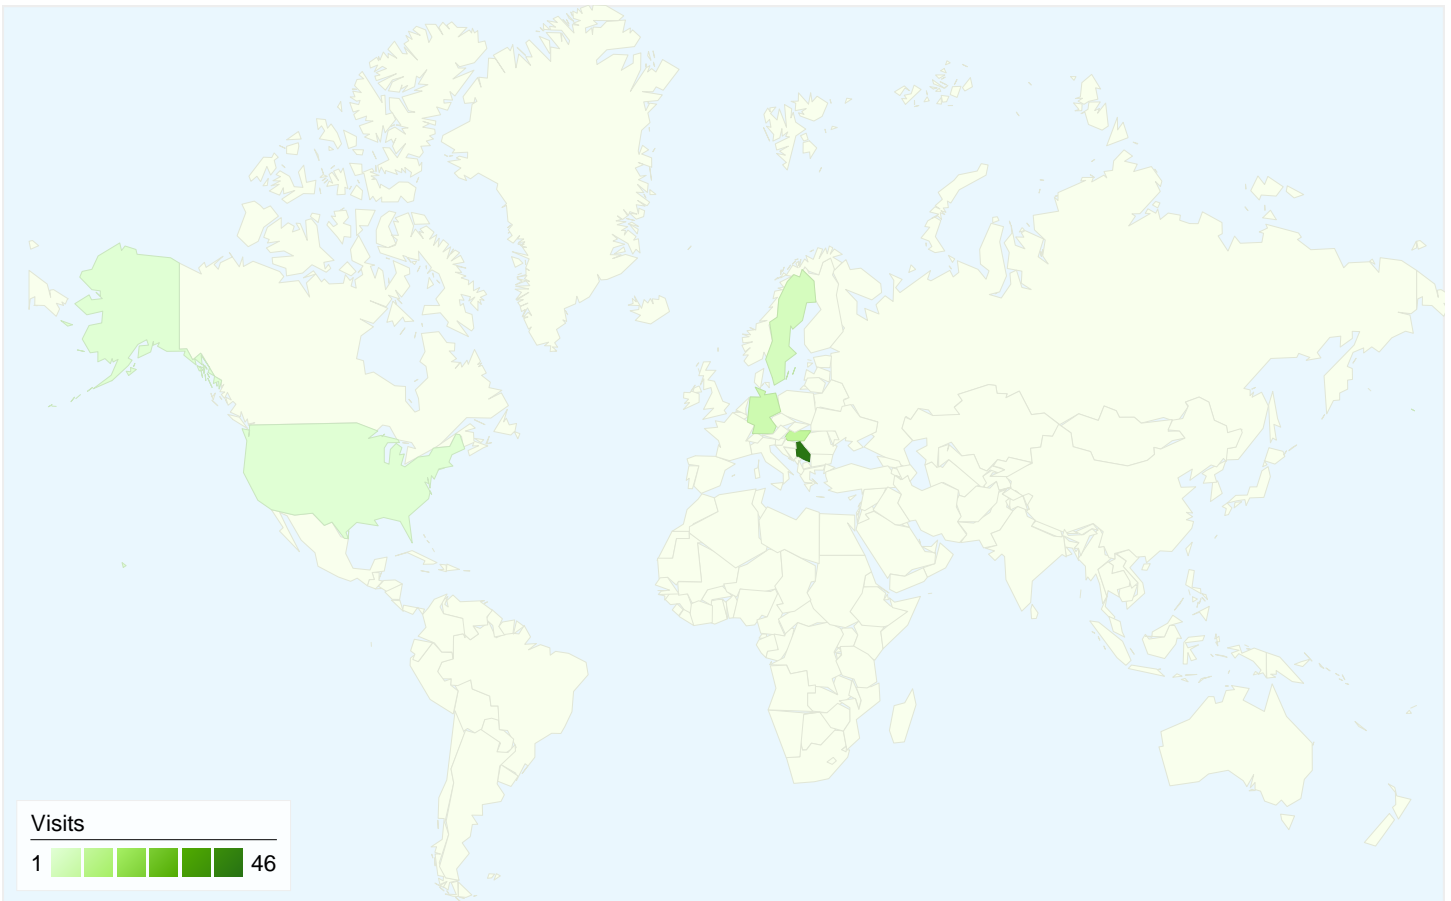

Visitors
55

Map Overlay

Traffic Sources Overview

- **Search Engines**
40.00 (60.61%)
- **Direct Traffic**
14.00 (21.21%)
- **Referring Sites**
12.00 (18.18%)

Content Overview

Pages	Pageviews	% Pageviews
/indexhu.html	75	47.17%
/	47	29.56%
/indexsr.html	19	11.95%
/indexde.html	5	3.14%
/translate_c?hl=hu&prev=/searc	3	1.89%

55 people visited this site

66 Visits

55 Absolute Unique Visitors

159 Pageviews

2.41 Average Pageviews

00:03:16 Time on Site

46.97% Bounce Rate

57.58% New Visits

Technical Profile

Browser	Visits	% visits
Firefox	45	68.18%
Chrome	14	21.21%
Internet Explorer	5	7.58%
Safari	1	1.52%
Opera	1	1.52%

All traffic sources sent a total of 66 visits

Top Traffic Sources

Sources	Visits	% visits	Keywords	Visits	% visits
google (organic)	38	57.58%	bajsa	18	45.00%
(direct) ((none))	14	21.21%	bajša	5	12.50%
translate.google.com (referral)	4	6.06%	bajsa honlapja	4	10.00%
vajdasag.lap.hu (referral)	2	3.03%	(not provided)	2	5.00%
vojvodinaonline.com (referral)	2	3.03%	bajsa.net	2	5.00%

66 visits came from 5 countries/territories

Site Usage

Country/Territory	Visits	Pages/Visit	Avg. Time on Site	% New Visits	Bounce Rate
Serbia	46	2.41	00:03:26	52.17%	39.13%
Hungary	9	2.78	00:04:37	100.00%	55.56%
Germany	6	3.00	00:02:41	0.00%	50.00%
Sweden	4	1.00	00:00:00	100.00%	100.00%
United States	1	1.00	00:00:00	100.00%	100.00%