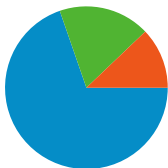

Traffic Sources Overview

- **Search Engines**
  46.00 (69.70%)
- **Referring Sites**
  12.00 (18.18%)
- **Direct Traffic**
  8.00 (12.12%)

Content Overview

Pages	Pageviews	% Pageviews
/indexhu.html	64	40.25%
/	54	33.96%
/indexsr.html	26	16.35%
/indexde.html	8	5.03%
/index.html	4	2.52%