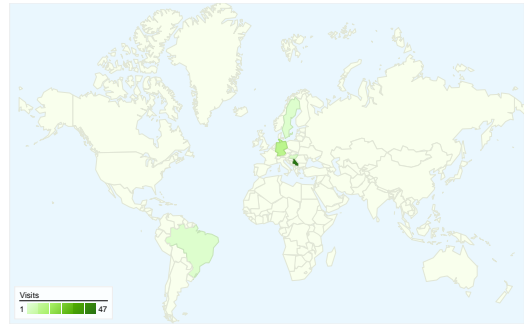

**Site Usage**

**66** Visits

**34.85%** Bounce Rate

**159** Pageviews

**00:02:27** Avg. Time on Site

**2.41** Pages/Visit

**50.00%** % New Visits

**Visitors Overview**

**Visitors**  
**48**

**Map Overlay**

**Traffic Sources Overview**

- **Search Engines**  
46.00 (69.70%)
- **Referring Sites**  
12.00 (18.18%)
- **Direct Traffic**  
8.00 (12.12%)

**Content Overview**

Pages	Pageviews	% Pageviews
/indexhu.html	64	40.25%
/	54	33.96%
/indexsr.html	26	16.35%
/indexde.html	8	5.03%
/index.html	4	2.52%

## All traffic sources sent a total of 66 visits

66 visits came from 6 countries/territories

Site Usage

<b>Visits</b> <b>66</b> % of Site Total: 100.00%	<b>Pages/Visit</b> <b>2.41</b> Site Avg: 2.41 (0.00%)	<b>Avg. Time on Site</b> <b>00:02:27</b> Site Avg: 00:02:27 (0.00%)	<b>% New Visits</b> <b>50.00%</b> Site Avg: 50.00% (0.00%)	<b>Bounce Rate</b> <b>34.85%</b> Site Avg: 34.85% (0.00%)	
Country/Territory	Visits	Pages/Visit	Avg. Time on Site	% New Visits	Bounce Rate
Serbia	47	2.47	00:02:08	53.19%	34.04%
Germany	11	2.91	00:03:10	18.18%	9.09%
Hungary	3	2.00	00:08:55	100.00%	33.33%
Sweden	2	1.00	00:00:00	100.00%	100.00%
Brazil	2	1.00	00:00:00	0.00%	100.00%
Indonesia	1	1.00	00:00:00	100.00%	100.00%