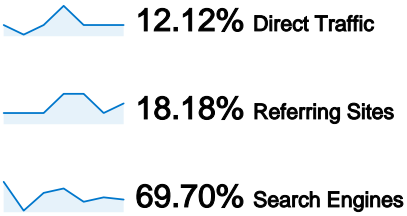

**Site Usage**

**66** Visits

**34.85%** Bounce Rate

**159** Pageviews

**00:02:27** Avg. Time on Site

**2.41** Pages/Visit

**50.00%** % New Visits

**Visitors Overview**

**Visitors**  
**48**

**Map Overlay**

**Traffic Sources Overview**

- **Search Engines**  
46.00 (69.70%)
- **Referring Sites**  
12.00 (18.18%)
- **Direct Traffic**  
8.00 (12.12%)

**Content Overview**

Pages	Pageviews	% Pageviews
/indexhu.html	64	40.25%
/	54	33.96%
/indexsr.html	26	16.35%
/indexde.html	8	5.03%
/index.html	4	2.52%

## 48 people visited this site

66 Visits

48 Absolute Unique Visitors

159 Pageviews

2.41 Average Pageviews

00:02:27 Time on Site

34.85% Bounce Rate

50.00% New Visits

## All traffic sources sent a total of 66 visits