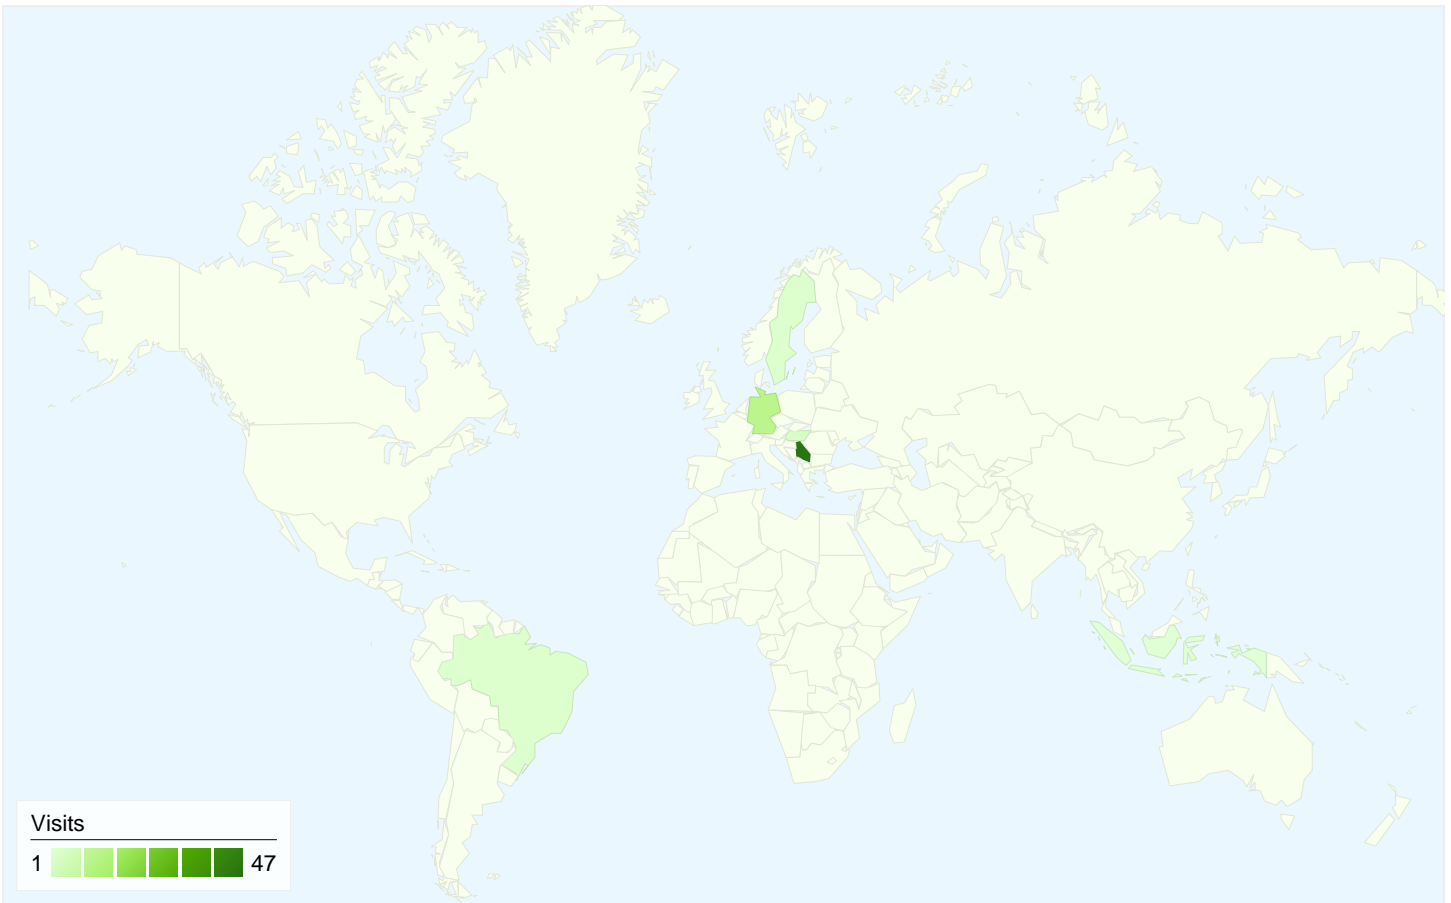

**Visitors**  
**48**

**Map Overlay**

**Traffic Sources Overview**

- **Search Engines**  
46.00 (69.70%)
- **Referring Sites**  
12.00 (18.18%)
- **Direct Traffic**  
8.00 (12.12%)

**Content Overview**

Pages	Pageviews	% Pageviews
/indexhu.html	64	40.25%
/	54	33.96%
/indexsr.html	26	16.35%
/indexde.html	8	5.03%
/index.html	4	2.52%

## 48 people visited this site

66 Visits

48 Absolute Unique Visitors

159 Pageviews

2.41 Average Pageviews

00:02:27 Time on Site

34.85% Bounce Rate

50.00% New Visits

## All traffic sources sent a total of 66 visits

66 visits came from 6 countries/territories

Site Usage

<b>Visits</b> <b>66</b> % of Site Total: 100.00%	<b>Pages/Visit</b> <b>2.41</b> Site Avg: 2.41 (0.00%)	<b>Avg. Time on Site</b> <b>00:02:27</b> Site Avg: 00:02:27 (0.00%)	<b>% New Visits</b> <b>50.00%</b> Site Avg: 50.00% (0.00%)	<b>Bounce Rate</b> <b>34.85%</b> Site Avg: 34.85% (0.00%)	
Country/Territory	Visits	Pages/Visit	Avg. Time on Site	% New Visits	Bounce Rate
Serbia	47	2.47	00:02:08	53.19%	34.04%
Germany	11	2.91	00:03:10	18.18%	9.09%
Hungary	3	2.00	00:08:55	100.00%	33.33%
Sweden	2	1.00	00:00:00	100.00%	100.00%
Brazil	2	1.00	00:00:00	0.00%	100.00%
Indonesia	1	1.00	00:00:00	100.00%	100.00%