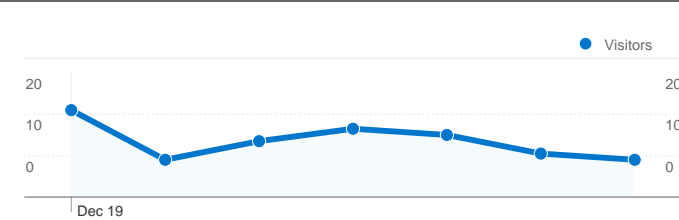

Site Usage

74 Visits

28.38% Bounce Rate

195 Pageviews

00:03:33 Avg. Time on Site

2.64 Pages/Visit

45.95% % New Visits

Visitors Overview

50 people visited this site

74 Visits

50 Absolute Unique Visitors

195 Pageviews

2.64 Average Pageviews

00:03:33 Time on Site

28.38% Bounce Rate

45.95% New Visits

74 visits came from 5 countries/territories

Site Usage

Visits 74 % of Site Total: 100.00%	Pages/Visit 2.64 Site Avg: 2.64 (0.00%)	Avg. Time on Site 00:03:33 Site Avg: 00:03:33 (0.00%)	% New Visits 45.95% Site Avg: 45.95% (0.00%)	Bounce Rate 28.38% Site Avg: 28.38% (0.00%)	
Country/Territory	Visits	Pages/Visit	Avg. Time on Site	% New Visits	Bounce Rate
Serbia	56	2.73	00:03:55	48.21%	26.79%
Germany	13	2.62	00:01:13	30.77%	15.38%
Sweden	2	1.00	00:00:00	50.00%	100.00%
Hungary	2	2.50	00:13:47	50.00%	50.00%
United States	1	1.00	00:00:00	100.00%	100.00%
					1 - 5 of 5

Pages on this site were viewed a total of 195 times

195 Pageviews

122 Unique Views

28.38% Bounce Rate

Top Content

Pages	Pageviews	% Pageviews
/indexhu.html	84	43.08%
/	67	34.36%
/indexsr.html	36	18.46%
/indexde.html	6	3.08%
/index.html	2	1.03%