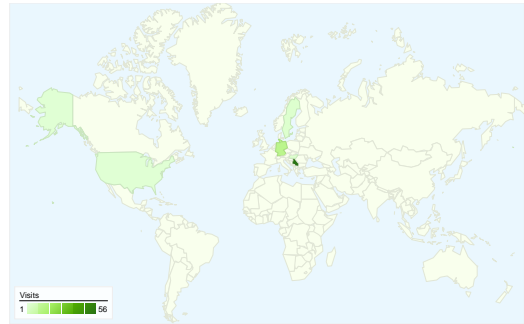

Site Usage

74 Visits

28.38% Bounce Rate

195 Pageviews

00:03:33 Avg. Time on Site

2.64 Pages/Visit

45.95% % New Visits

Visitors Overview

Visitors
50

Map Overlay

Traffic Sources Overview

- **Search Engines**
54.00 (72.97%)
- **Direct Traffic**
13.00 (17.57%)
- **Referring Sites**
7.00 (9.46%)

Content Overview

Pages	Pageviews	% Pageviews
/indexhu.html	84	43.08%
/	67	34.36%
/indexsr.html	36	18.46%
/indexde.html	6	3.08%
/index.html	2	1.03%

50 people visited this site

74 Visits

50 Absolute Unique Visitors

195 Pageviews

2.64 Average Pageviews

00:03:33 Time on Site

28.38% Bounce Rate

45.95% New Visits

74 visits came from 5 countries/territories

Site Usage

Visits 74 % of Site Total: 100.00%	Pages/Visit 2.64 Site Avg: 2.64 (0.00%)	Avg. Time on Site 00:03:33 Site Avg: 00:03:33 (0.00%)	% New Visits 45.95% Site Avg: 45.95% (0.00%)	Bounce Rate 28.38% Site Avg: 28.38% (0.00%)	
Country/Territory	Visits	Pages/Visit	Avg. Time on Site	% New Visits	Bounce Rate
Serbia	56	2.73	00:03:55	48.21%	26.79%
Germany	13	2.62	00:01:13	30.77%	15.38%
Sweden	2	1.00	00:00:00	50.00%	100.00%
Hungary	2	2.50	00:13:47	50.00%	50.00%
United States	1	1.00	00:00:00	100.00%	100.00%
					1 - 5 of 5