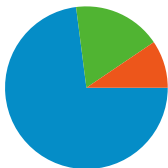

Traffic Sources Overview

- **Search Engines**
  54.00 (72.97%)
- **Direct Traffic**
  13.00 (17.57%)
- **Referring Sites**
  7.00 (9.46%)

Content Overview

Pages	Pageviews	% Pageviews
/indexhu.html	84	43.08%
/	67	34.36%
/indexsr.html	36	18.46%
/indexde.html	6	3.08%
/index.html	2	1.03%