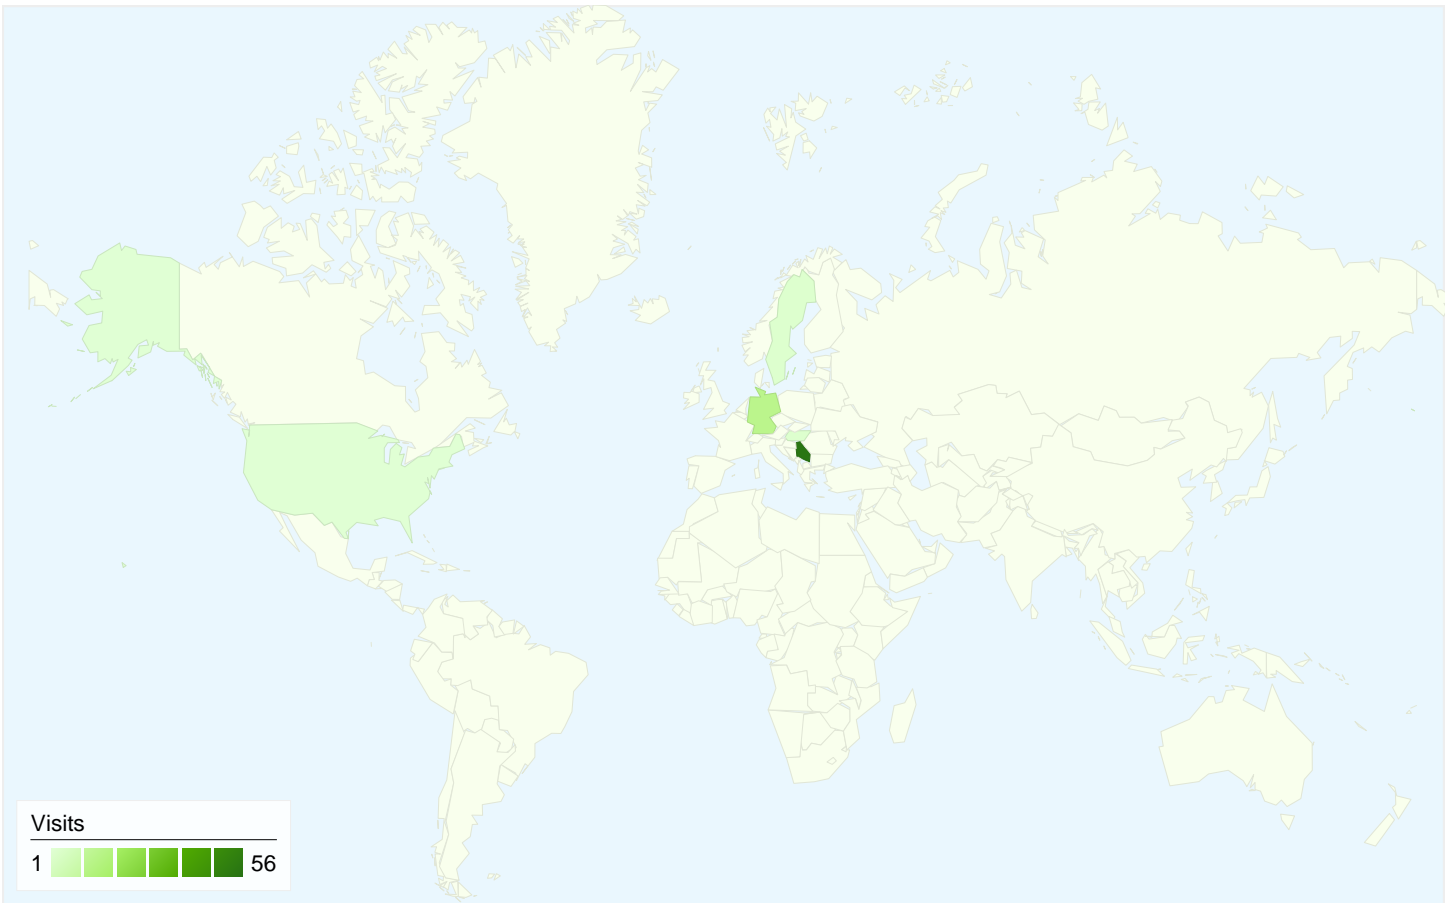

50 people visited this site

74 Visits

50 Absolute Unique Visitors

195 Pageviews

2.64 Average Pageviews

00:03:33 Time on Site

28.38% Bounce Rate

45.95% New Visits

74 visits came from 5 countries/territories

Site Usage

Visits 74 % of Site Total: 100.00%	Pages/Visit 2.64 Site Avg: 2.64 (0.00%)	Avg. Time on Site 00:03:33 Site Avg: 00:03:33 (0.00%)	% New Visits 45.95% Site Avg: 45.95% (0.00%)	Bounce Rate 28.38% Site Avg: 28.38% (0.00%)	
Country/Territory	Visits	Pages/Visit	Avg. Time on Site	% New Visits	Bounce Rate
Serbia	56	2.73	00:03:55	48.21%	26.79%
Germany	13	2.62	00:01:13	30.77%	15.38%
Sweden	2	1.00	00:00:00	50.00%	100.00%
Hungary	2	2.50	00:13:47	50.00%	50.00%
United States	1	1.00	00:00:00	100.00%	100.00%
					1 - 5 of 5