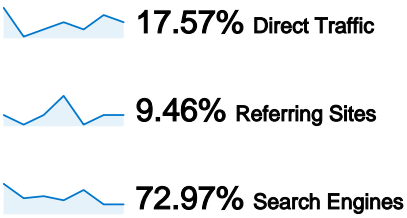

Site Usage

74 Visits

28.38% Bounce Rate

195 Pageviews

00:03:33 Avg. Time on Site

2.64 Pages/Visit

45.95% % New Visits

Visitors Overview

50 people visited this site

74 Visits

50 Absolute Unique Visitors

195 Pageviews

2.64 Average Pageviews

00:03:33 Time on Site

28.38% Bounce Rate

45.95% New Visits

Technical Profile

Browser	Visits	% visits
Firefox	35	47.30%
Internet Explorer	15	20.27%
Chrome	14	18.92%
Opera	8	10.81%
Safari	1	1.35%

All traffic sources sent a total of 74 visits

Top Traffic Sources

Sources	Visits	% visits	Keywords	Visits	% visits
google (organic)	50	67.57%	bajsa	25	46.30%
(direct) ((none))	13	17.57%	bajsa honlapja	7	12.96%
search (organic)	4	5.41%	bajša	7	12.96%
vajdasag.lap.hu (referral)	4	5.41%	bajsa honlap	3	5.56%
de.yahoo.com (referral)	1	1.35%	bajsa rs	3	5.56%

74 visits came from 5 countries/territories

Site Usage

Visits 74 % of Site Total: 100.00%	Pages/Visit 2.64 Site Avg: 2.64 (0.00%)	Avg. Time on Site 00:03:33 Site Avg: 00:03:33 (0.00%)	% New Visits 45.95% Site Avg: 45.95% (0.00%)	Bounce Rate 28.38% Site Avg: 28.38% (0.00%)	
Country/Territory	Visits	Pages/Visit	Avg. Time on Site	% New Visits	Bounce Rate
Serbia	56	2.73	00:03:55	48.21%	26.79%
Germany	13	2.62	00:01:13	30.77%	15.38%
Sweden	2	1.00	00:00:00	50.00%	100.00%
Hungary	2	2.50	00:13:47	50.00%	50.00%
United States	1	1.00	00:00:00	100.00%	100.00%
					1 - 5 of 5