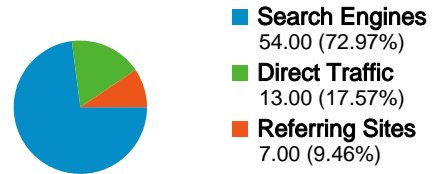

50 people visited this site

74 Visits

50 Absolute Unique Visitors

195 Pageviews

2.64 Average Pageviews

00:03:33 Time on Site

28.38% Bounce Rate

45.95% New Visits

Technical Profile

Browser	Visits	% visits
Firefox	35	47.30%
Internet Explorer	15	20.27%
Chrome	14	18.92%
Opera	8	10.81%
Safari	1	1.35%

All traffic sources sent a total of 74 visits

Top Traffic Sources

Sources	Visits	% visits	Keywords	Visits	% visits
google (organic)	50	67.57%	bajsa	25	46.30%
(direct) ((none))	13	17.57%	bajsa honlapja	7	12.96%
search (organic)	4	5.41%	bajša	7	12.96%
vajdasag.lap.hu (referral)	4	5.41%	bajsa honlap	3	5.56%
de.yahoo.com (referral)	1	1.35%	bajsa rs	3	5.56%

74 visits came from 5 countries/territories

Site Usage

Visits 74 % of Site Total: 100.00%	Pages/Visit 2.64 Site Avg: 2.64 (0.00%)	Avg. Time on Site 00:03:33 Site Avg: 00:03:33 (0.00%)	% New Visits 45.95% Site Avg: 45.95% (0.00%)	Bounce Rate 28.38% Site Avg: 28.38% (0.00%)	
Country/Territory	Visits	Pages/Visit	Avg. Time on Site	% New Visits	Bounce Rate
Serbia	56	2.73	00:03:55	48.21%	26.79%
Germany	13	2.62	00:01:13	30.77%	15.38%
Sweden	2	1.00	00:00:00	50.00%	100.00%
Hungary	2	2.50	00:13:47	50.00%	50.00%
United States	1	1.00	00:00:00	100.00%	100.00%
					1 - 5 of 5