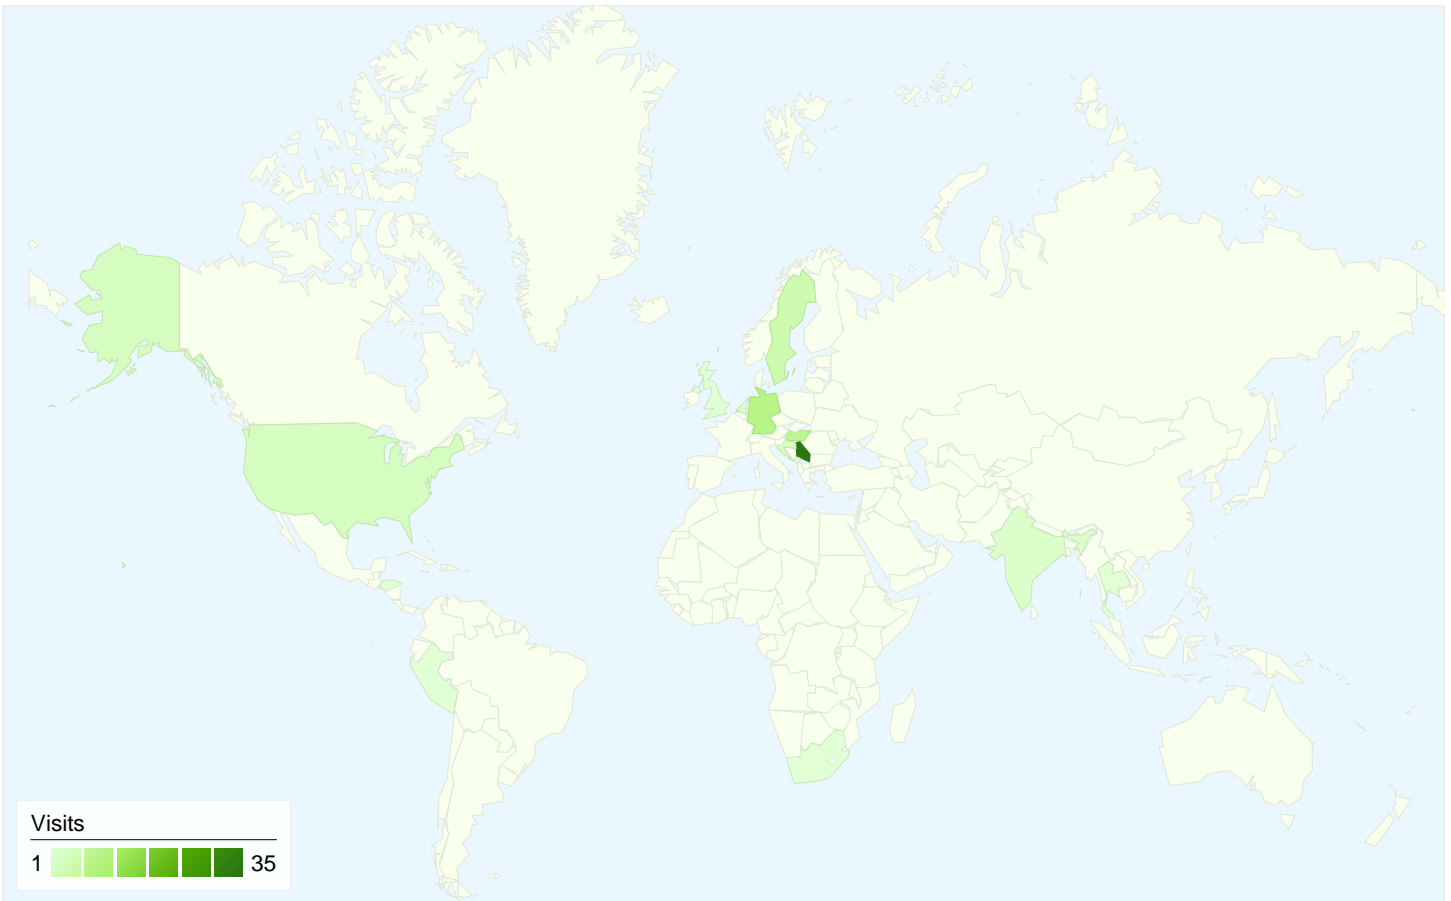

Visitors
60

Map Overlay

Traffic Sources Overview

- **Search Engines**
43.00 (57.33%)
- **Referring Sites**
19.00 (25.33%)
- **Direct Traffic**
13.00 (17.33%)

Content Overview

| Pages | Pageviews | % Pageviews |
|---------------|-----------|-------------|
| /indexhu.html | 107 | 46.52% |
| / | 83 | 36.09% |
| /indexsr.html | 29 | 12.61% |
| /index.html | 7 | 3.04% |
| /indexde.html | 3 | 1.30% |

All traffic sources sent a total of 75 visits

-  17.33% Direct Traffic
-  25.33% Referring Sites
-  57.33% Search Engines

- Search Engines
43.00 (57.33%)
- Referring Sites
19.00 (25.33%)
- Direct Traffic
13.00 (17.33%)

75 visits came from 15 countries/territories

Site Usage

| Country/Territory | Visits | Pages/Visit | Avg. Time on Site | % New Visits | Bounce Rate |
|-------------------|--------|-------------|-------------------|--------------|-------------|
| Serbia | 35 | 2.91 | 00:03:29 | 48.57% | 25.71% |
| Germany | 9 | 3.44 | 00:01:47 | 22.22% | 11.11% |
| Hungary | 8 | 8.12 | 00:13:19 | 62.50% | 0.00% |
| Sweden | 5 | 1.20 | 00:00:19 | 100.00% | 80.00% |
| Croatia | 3 | 1.67 | 00:00:08 | 100.00% | 33.33% |
| United States | 3 | 1.00 | 00:00:00 | 100.00% | 100.00% |
| Netherlands | 2 | 2.00 | 00:00:06 | 100.00% | 50.00% |
| (not set) | 2 | 1.50 | 00:00:10 | 100.00% | 50.00% |
| India | 2 | 1.00 | 00:00:00 | 100.00% | 100.00% |