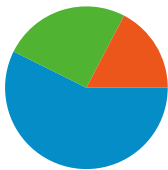

Traffic Sources Overview

- **Search Engines**
  43.00 (57.33%)
- **Referring Sites**
  19.00 (25.33%)
- **Direct Traffic**
  13.00 (17.33%)

Content Overview

Pages	Pageviews	% Pageviews
/indexhu.html	107	46.52%
/	83	36.09%
/indexsr.html	29	12.61%
/index.html	7	3.04%
/indexde.html	3	1.30%