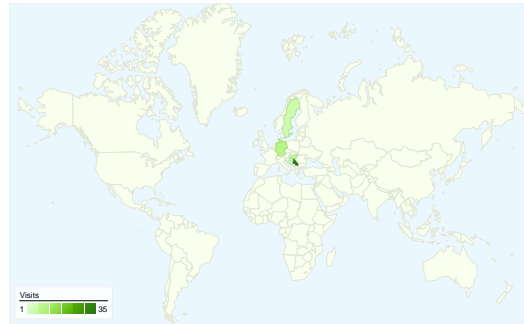

Visitors
60

Map Overlay

Traffic Sources Overview

- **Search Engines**
43.00 (57.33%)
- **Referring Sites**
19.00 (25.33%)
- **Direct Traffic**
13.00 (17.33%)

Content Overview

| Pages | Pageviews | % Pageviews |
|---------------|-----------|-------------|
| /indexhu.html | 107 | 46.52% |
| / | 83 | 36.09% |
| /indexsr.html | 29 | 12.61% |
| /index.html | 7 | 3.04% |
| /indexde.html | 3 | 1.30% |

60 people visited this site

75 Visits

60 Absolute Unique Visitors

230 Pageviews

3.07 Average Pageviews

00:03:22 Time on Site

34.67% Bounce Rate

61.33% New Visits

All traffic sources sent a total of 75 visits

-  17.33% Direct Traffic
-  25.33% Referring Sites
-  57.33% Search Engines

- Search Engines
43.00 (57.33%)
- Referring Sites
19.00 (25.33%)
- Direct Traffic
13.00 (17.33%)

75 visits came from 15 countries/territories

Site Usage

| Country/Territory | Visits | Pages/Visit | Avg. Time on Site | % New Visits | Bounce Rate |
|-------------------|--------|-------------|-------------------|--------------|-------------|
| Serbia | 35 | 2.91 | 00:03:29 | 48.57% | 25.71% |
| Germany | 9 | 3.44 | 00:01:47 | 22.22% | 11.11% |
| Hungary | 8 | 8.12 | 00:13:19 | 62.50% | 0.00% |
| Sweden | 5 | 1.20 | 00:00:19 | 100.00% | 80.00% |
| Croatia | 3 | 1.67 | 00:00:08 | 100.00% | 33.33% |
| United States | 3 | 1.00 | 00:00:00 | 100.00% | 100.00% |
| Netherlands | 2 | 2.00 | 00:00:06 | 100.00% | 50.00% |
| (not set) | 2 | 1.50 | 00:00:10 | 100.00% | 50.00% |
| India | 2 | 1.00 | 00:00:00 | 100.00% | 100.00% |