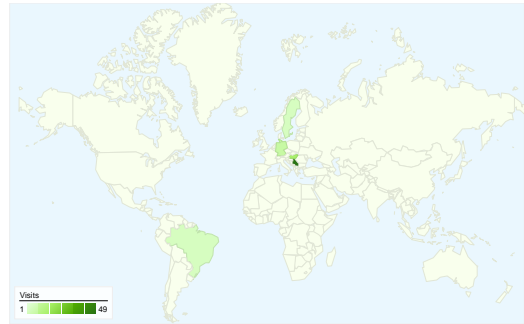

**Visitors**  
**68**

**Map Overlay**

**Traffic Sources Overview**

- **Search Engines**  
46.00 (54.76%)
- **Referring Sites**  
21.00 (25.00%)
- **Direct Traffic**  
17.00 (20.24%)

**Content Overview**

Pages	Pageviews	% Pageviews
/indexhu.html	83	45.11%
/	64	34.78%
/indexsr.html	29	15.76%
/indexde.html	3	1.63%
/index.html	3	1.63%

## All traffic sources sent a total of 84 visits

## Top Traffic Sources

Sources	Visits	% visits	Keywords	Visits	% visits
google (organic)	40	47.62%	bajsa	24	52.17%
(direct) ((none))	17	20.24%	bajsa honlapja	6	13.04%
fxтина.blogspot.com (referral)	7	8.33%	bajša	5	10.87%
vajdasag.lap.hu (referral)	5	5.95%	bajsa in serbien	2	4.35%
search (organic)	4	4.76%	bajsa net	2	4.35%

## 84 visits came from 8 countries/territories

Site Usage

<b>Visits</b> <b>84</b> % of Site Total: 100.00%	<b>Pages/Visit</b> <b>2.19</b> Site Avg: 2.19 (0.00%)	<b>Avg. Time on Site</b> <b>00:02:06</b> Site Avg: 00:02:06 (0.00%)	<b>% New Visits</b> <b>59.52%</b> Site Avg: 59.52% (0.00%)	<b>Bounce Rate</b> <b>38.10%</b> Site Avg: 38.10% (0.00%)	
Country/Territory	Visits	Pages/Visit	Avg. Time on Site	% New Visits	Bounce Rate
Serbia	49	2.00	00:01:13	59.18%	38.78%
Hungary	16	2.88	00:03:28	87.50%	25.00%
Germany	8	3.12	00:04:35	0.00%	0.00%
Sweden	4	1.25	00:00:03	100.00%	75.00%
Brazil	4	1.00	00:00:00	0.00%	100.00%
United Kingdom	1	1.00	00:00:00	100.00%	100.00%
Netherlands	1	4.00	00:24:38	100.00%	0.00%
United States	1	1.00	00:00:00	100.00%	100.00%