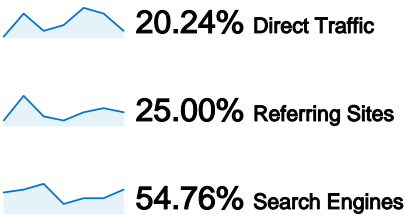

**Site Usage**

**84** Visits

**38.10%** Bounce Rate

**184** Pageviews

**00:02:06** Avg. Time on Site

**2.19** Pages/Visit

**59.52%** % New Visits

**Visitors Overview**

**Visitors**  
**68**

**Map Overlay**

**Traffic Sources Overview**

- **Search Engines**  
46.00 (54.76%)
- **Referring Sites**  
21.00 (25.00%)
- **Direct Traffic**  
17.00 (20.24%)

**Content Overview**

Pages	Pageviews	% Pageviews
/indexhu.html	83	45.11%
/	64	34.78%
/indexsr.html	29	15.76%
/indexde.html	3	1.63%
/index.html	3	1.63%

## 68 people visited this site

84 Visits

68 Absolute Unique Visitors

184 Pageviews

2.19 Average Pageviews

00:02:06 Time on Site

38.10% Bounce Rate

59.52% New Visits

## All traffic sources sent a total of 84 visits