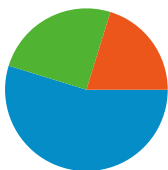

Traffic Sources Overview

- **Search Engines**
  46.00 (54.76%)
- **Referring Sites**
  21.00 (25.00%)
- **Direct Traffic**
  17.00 (20.24%)

Content Overview

Pages	Pageviews	% Pageviews
/indexhu.html	83	45.11%
/	64	34.78%
/indexsr.html	29	15.76%
/indexde.html	3	1.63%
/index.html	3	1.63%