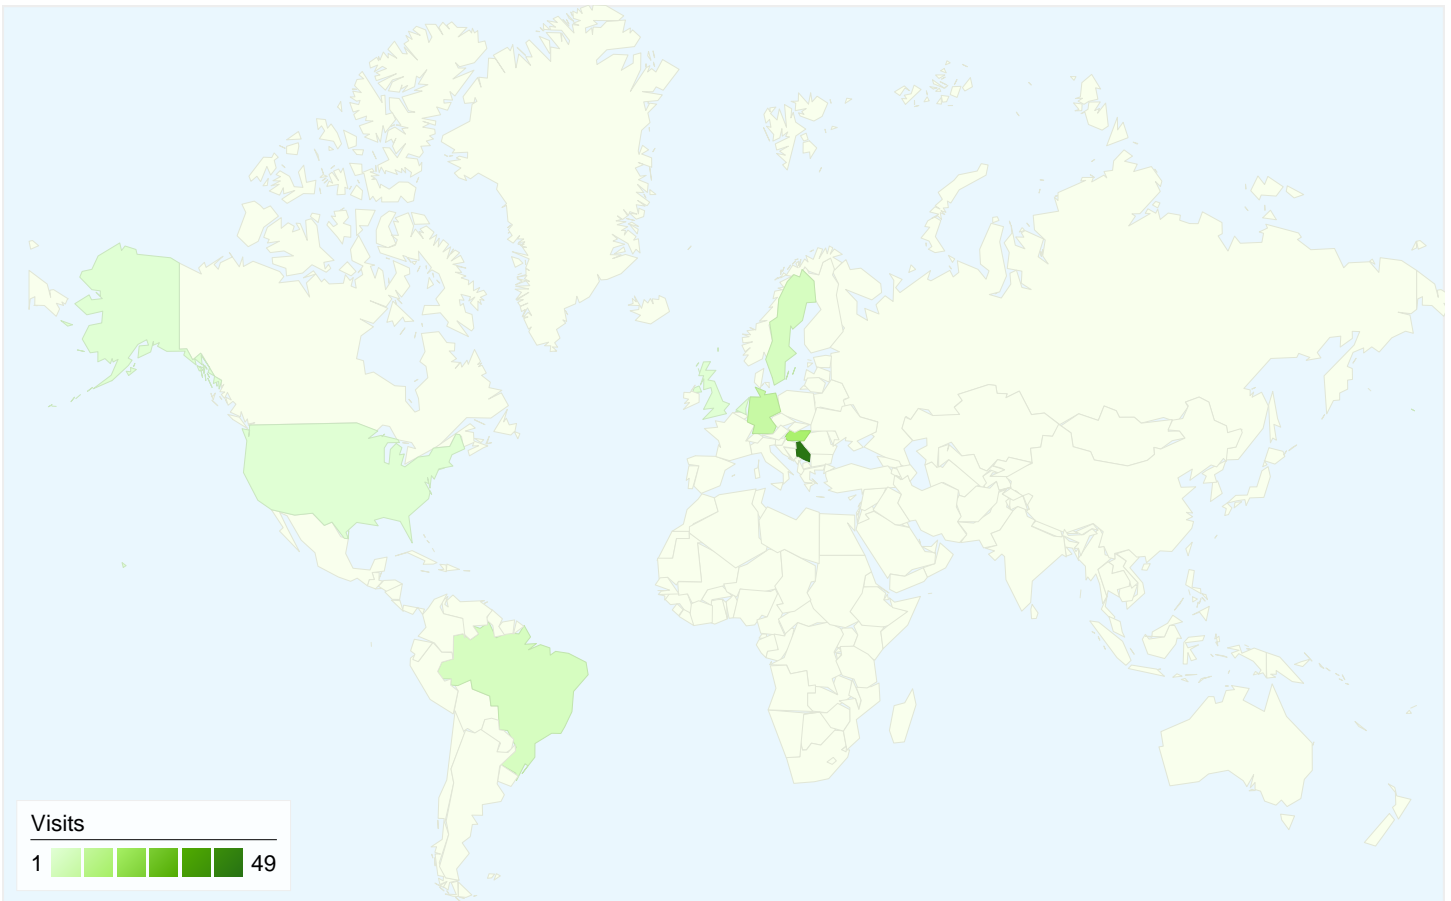

**Visitors**  
**68**

**Map Overlay**

**Traffic Sources Overview**

- **Search Engines**  
46.00 (54.76%)
- **Referring Sites**  
21.00 (25.00%)
- **Direct Traffic**  
17.00 (20.24%)

**Content Overview**

Pages	Pageviews	% Pageviews
/indexhu.html	83	45.11%
/	64	34.78%
/indexsr.html	29	15.76%
/indexde.html	3	1.63%
/index.html	3	1.63%

## 68 people visited this site

84 Visits

68 Absolute Unique Visitors

184 Pageviews

2.19 Average Pageviews

00:02:06 Time on Site

38.10% Bounce Rate

59.52% New Visits

## All traffic sources sent a total of 84 visits

## 84 visits came from 8 countries/territories

Site Usage

<b>Visits</b> <b>84</b> % of Site Total: 100.00%	<b>Pages/Visit</b> <b>2.19</b> Site Avg: 2.19 (0.00%)	<b>Avg. Time on Site</b> <b>00:02:06</b> Site Avg: 00:02:06 (0.00%)	<b>% New Visits</b> <b>59.52%</b> Site Avg: 59.52% (0.00%)	<b>Bounce Rate</b> <b>38.10%</b> Site Avg: 38.10% (0.00%)	
Country/Territory	Visits	Pages/Visit	Avg. Time on Site	% New Visits	Bounce Rate
Serbia	49	2.00	00:01:13	59.18%	38.78%
Hungary	16	2.88	00:03:28	87.50%	25.00%
Germany	8	3.12	00:04:35	0.00%	0.00%
Sweden	4	1.25	00:00:03	100.00%	75.00%
Brazil	4	1.00	00:00:00	0.00%	100.00%
United Kingdom	1	1.00	00:00:00	100.00%	100.00%
Netherlands	1	4.00	00:24:38	100.00%	0.00%
United States	1	1.00	00:00:00	100.00%	100.00%