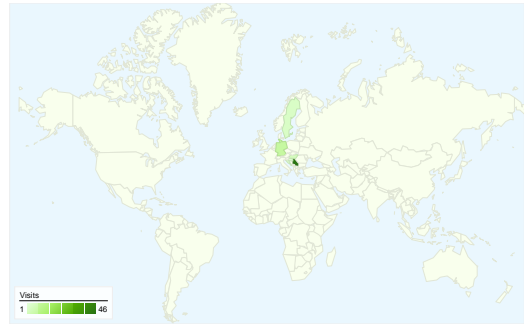

Visitors
64

Map Overlay

Traffic Sources Overview

- **Search Engines**
40.00 (57.97%)
- **Direct Traffic**
16.00 (23.19%)
- **Referring Sites**
13.00 (18.84%)

Content Overview

Pages	Pageviews	% Pageviews
/indexhu.html	78	45.09%
/	55	31.79%
/indexsr.html	30	17.34%
/index.html	6	3.47%
/translate_c?hl=en&prev=hp&ru	1	0.58%

64 people visited this site

69 Visits

64 Absolute Unique Visitors

173 Pageviews

2.51 Average Pageviews

00:02:15 Time on Site

42.03% Bounce Rate

68.12% New Visits

69 visits came from 10 countries/territories

Site Usage

Country/Territory	Visits	Pages/Visit	Avg. Time on Site	% New Visits	Bounce Rate
Serbia	46	2.54	00:02:16	71.74%	39.13%
Germany	8	2.75	00:00:16	0.00%	0.00%
Hungary	4	4.00	00:03:09	100.00%	25.00%
Sweden	3	1.00	00:00:00	100.00%	100.00%
Czech Republic	2	1.00	00:00:00	100.00%	100.00%
Croatia	2	1.00	00:00:00	100.00%	100.00%
United Kingdom	1	8.00	00:36:11	0.00%	0.00%
Russia	1	1.00	00:00:00	100.00%	100.00%
Romania	1	1.00	00:00:00	100.00%	100.00%

United States	1	1.00	00:00:00	100.00%	100.00%
					1 - 10 of 10

Pages on this site were viewed a total of 173 times

173 Pageviews

107 Unique Views

42.03% Bounce Rate

Top Content

Pages	Pageviews	% Pageviews
/indexhu.html	78	45.09%
/	55	31.79%
/indexsr.html	30	17.34%
/index.html	6	3.47%
/translate_c?hl=en&prev=hp&rurl=translate.google.com&sl=hu&tl=	1	0.58%