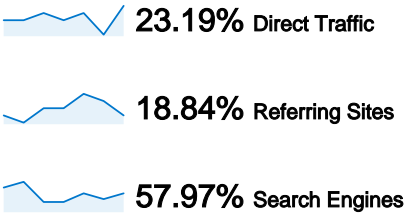

Site Usage

69 Visits

42.03% Bounce Rate

173 Pageviews

00:02:15 Avg. Time on Site

2.51 Pages/Visit

68.12% % New Visits

Visitors Overview

64 people visited this site

69 Visits

64 Absolute Unique Visitors

173 Pageviews

2.51 Average Pageviews

00:02:15 Time on Site

42.03% Bounce Rate

68.12% New Visits

Technical Profile

Browser	Visits	% visits
Firefox	40	57.97%
Chrome	14	20.29%
Internet Explorer	9	13.04%
Opera	4	5.80%
Safari	2	2.90%

All traffic sources sent a total of 69 visits

Top Traffic Sources

Sources	Visits	% visits	Keywords	Visits	% visits
google (organic)	37	53.62%	bajsa	16	40.00%
(direct) ((none))	16	23.19%	bajša	7	17.50%
de.yahoo.com (referral)	3	4.35%	bajsa.net	5	12.50%
translate.google.com (referral)	2	2.90%	bajsa honlapja	4	10.00%
vojvodinaonline.com (referral)	2	2.90%	bajsa in serbien	2	5.00%

69 visits came from 10 countries/territories

Site Usage

Country/Territory	Visits	Pages/Visit	Avg. Time on Site	% New Visits	Bounce Rate
Serbia	46	2.54	00:02:16	71.74%	39.13%
Germany	8	2.75	00:00:16	0.00%	0.00%
Hungary	4	4.00	00:03:09	100.00%	25.00%
Sweden	3	1.00	00:00:00	100.00%	100.00%
Czech Republic	2	1.00	00:00:00	100.00%	100.00%
Croatia	2	1.00	00:00:00	100.00%	100.00%
United Kingdom	1	8.00	00:36:11	0.00%	0.00%
Russia	1	1.00	00:00:00	100.00%	100.00%
Romania	1	1.00	00:00:00	100.00%	100.00%