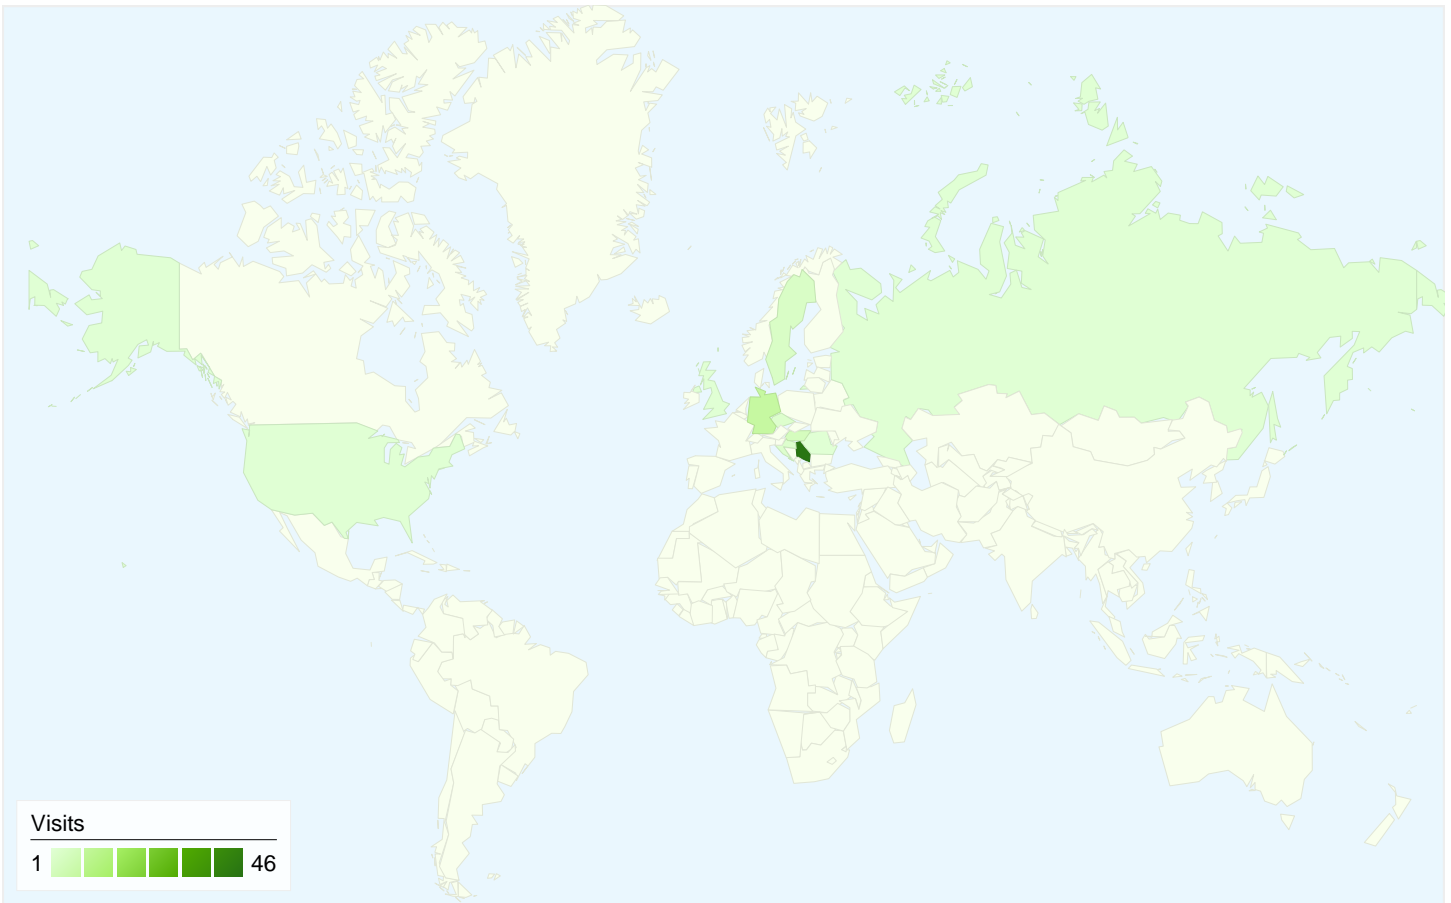

64 people visited this site

69 Visits

64 Absolute Unique Visitors

173 Pageviews

2.51 Average Pageviews

00:02:15 Time on Site

42.03% Bounce Rate

68.12% New Visits

Technical Profile

Browser	Visits	% visits
Firefox	40	57.97%
Chrome	14	20.29%
Internet Explorer	9	13.04%
Opera	4	5.80%
Safari	2	2.90%

All traffic sources sent a total of 69 visits

Top Traffic Sources

Sources	Visits	% visits	Keywords	Visits	% visits
google (organic)	37	53.62%	bajsa	16	40.00%
(direct) ((none))	16	23.19%	bajša	7	17.50%
de.yahoo.com (referral)	3	4.35%	bajsa.net	5	12.50%
translate.google.com (referral)	2	2.90%	bajsa honlapja	4	10.00%
vojvodinaonline.com (referral)	2	2.90%	bajsa in serbien	2	5.00%

69 visits came from 10 countries/territories

Site Usage

Country/Territory	Visits	Pages/Visit	Avg. Time on Site	% New Visits	Bounce Rate
Serbia	46	2.54	00:02:16	71.74%	39.13%
Germany	8	2.75	00:00:16	0.00%	0.00%
Hungary	4	4.00	00:03:09	100.00%	25.00%
Sweden	3	1.00	00:00:00	100.00%	100.00%
Czech Republic	2	1.00	00:00:00	100.00%	100.00%
Croatia	2	1.00	00:00:00	100.00%	100.00%
United Kingdom	1	8.00	00:36:11	0.00%	0.00%
Russia	1	1.00	00:00:00	100.00%	100.00%
Romania	1	1.00	00:00:00	100.00%	100.00%

United States	1	1.00	00:00:00	100.00%	100.00%
					1 - 10 of 10

Pages on this site were viewed a total of 173 times

173 Pageviews

107 Unique Views

42.03% Bounce Rate

Top Content

Pages	Pageviews	% Pageviews
/indexhu.html	78	45.09%
/	55	31.79%
/indexsr.html	30	17.34%
/index.html	6	3.47%
/translate_c?hl=en&prev=hp&rurl=translate.google.com&sl=hu&tl=	1	0.58%