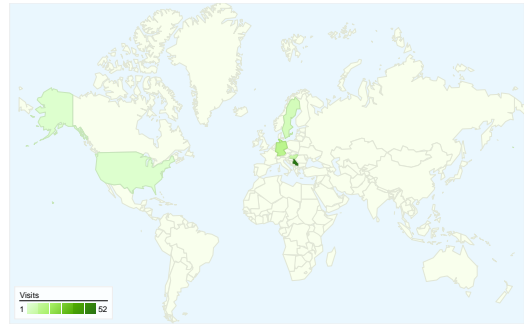

**Site Usage**

**82 Visits**

**41.46% Bounce Rate**

**200 Pageviews**

**00:02:48 Avg. Time on Site**

**2.44 Pages/Visit**

**64.63% % New Visits**

**Visitors Overview**

**Visitors**  
**73**

**Map Overlay**

**Traffic Sources Overview**

- **Search Engines**  
50.00 (60.98%)
- **Direct Traffic**  
17.00 (20.73%)
- **Referring Sites**  
15.00 (18.29%)

**Content Overview**

Pages	Pageviews	% Pageviews
/indexhu.html	89	44.50%
/	61	30.50%
/indexsr.html	33	16.50%
/index.html	6	3.00%
/indexde.html	6	3.00%

## All traffic sources sent a total of 82 visits

Search Engines	50.00 (60.98%)
Direct Traffic	17.00 (20.73%)
Referring Sites	15.00 (18.29%)

## 82 visits came from 8 countries/territories

Site Usage

Country/Territory	Visits	Pages/Visit	Avg. Time on Site	% New Visits	Bounce Rate
<b>Visits</b> <b>82</b> % of Site Total: 100.00%	<b>Pages/Visit</b> <b>2.44</b> Site Avg: 2.44 (0.00%)	<b>Avg. Time on Site</b> <b>00:02:48</b> Site Avg: 00:02:48 (0.00%)	<b>% New Visits</b> <b>64.63%</b> Site Avg: 64.63% (0.00%)	<b>Bounce Rate</b> <b>41.46%</b> Site Avg: 41.46% (0.00%)	
Serbia	52	2.52	00:03:52	65.38%	40.38%
Germany	12	2.83	00:01:49	16.67%	25.00%
Hungary	8	2.75	00:00:39	87.50%	25.00%
Sweden	5	1.20	00:00:11	100.00%	80.00%
United States	2	1.00	00:00:00	100.00%	100.00%
Australia	1	1.00	00:00:00	100.00%	100.00%
Croatia	1	3.00	00:01:14	100.00%	0.00%
(not set)	1	1.00	00:00:00	100.00%	100.00%