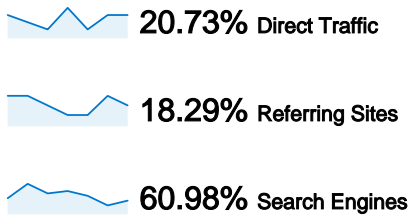

**Visitors**  
**73**

**Map Overlay**

**Traffic Sources Overview**

- **Search Engines**  
50.00 (60.98%)
- **Direct Traffic**  
17.00 (20.73%)
- **Referring Sites**  
15.00 (18.29%)

**Content Overview**

Pages	Pageviews	% Pageviews
/indexhu.html	89	44.50%
/	61	30.50%
/indexsr.html	33	16.50%
/index.html	6	3.00%
/indexde.html	6	3.00%

## 73 people visited this site

82 Visits

73 Absolute Unique Visitors

200 Pageviews

2.44 Average Pageviews

00:02:48 Time on Site

41.46% Bounce Rate

64.63% New Visits

## Technical Profile

Browser	Visits	% visits
Firefox	45	54.88%
Chrome	16	19.51%
Internet Explorer	14	17.07%
Opera	4	4.88%
Safari	3	3.66%

## All traffic sources sent a total of 82 visits

Search Engines	50.00 (60.98%)
Direct Traffic	17.00 (20.73%)
Referring Sites	15.00 (18.29%)