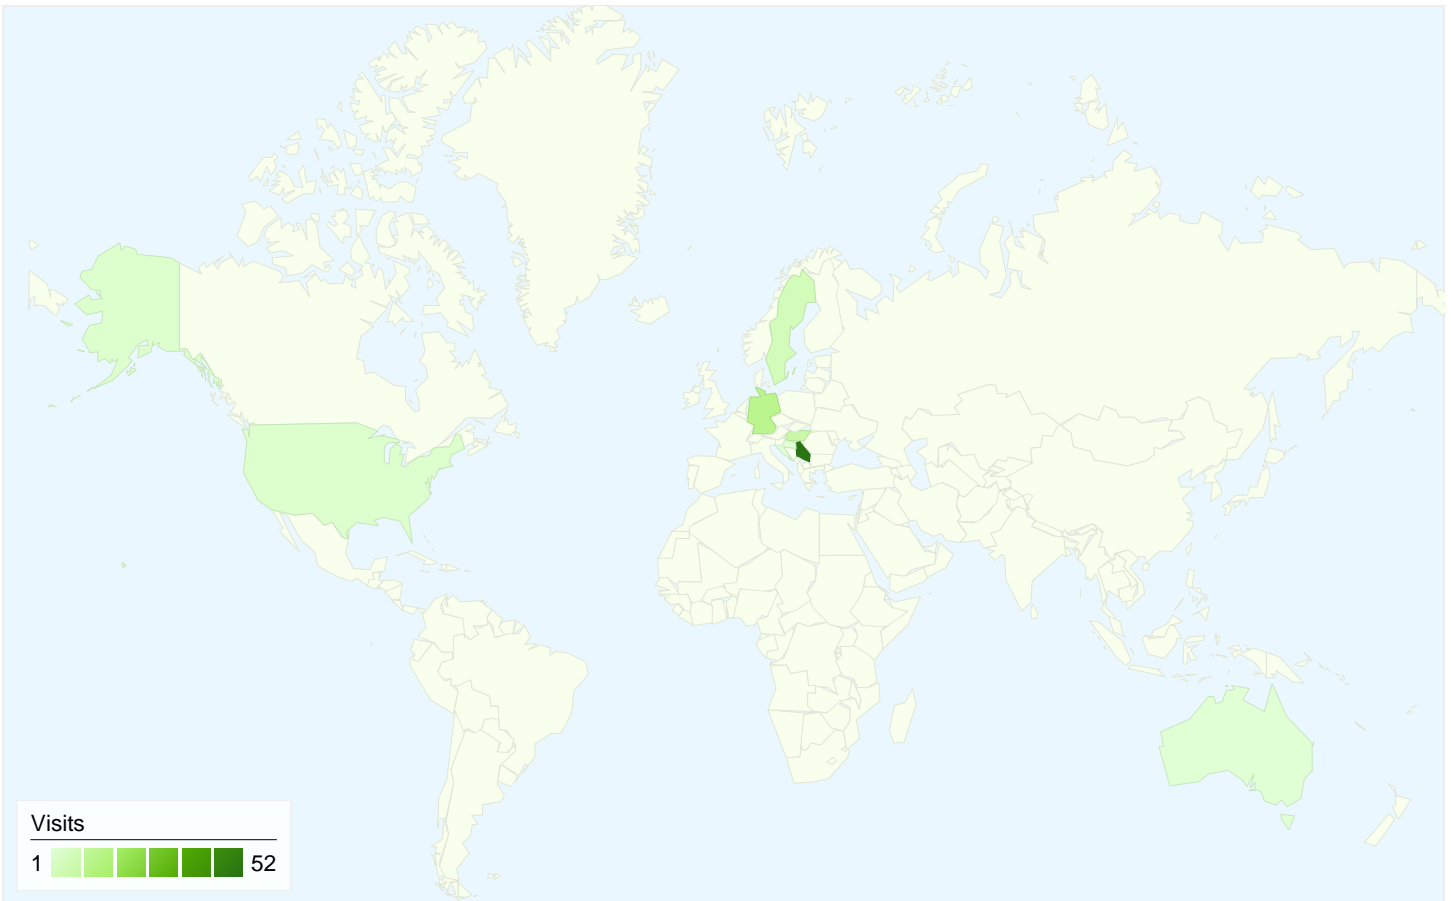

## 73 people visited this site

82 Visits

73 Absolute Unique Visitors

200 Pageviews

2.44 Average Pageviews

00:02:48 Time on Site

41.46% Bounce Rate

64.63% New Visits

## Technical Profile

Browser	Visits	% visits
Firefox	45	54.88%
Chrome	16	19.51%
Internet Explorer	14	17.07%
Opera	4	4.88%
Safari	3	3.66%

## All traffic sources sent a total of 82 visits

Search Engines	50.00 (60.98%)
Direct Traffic	17.00 (20.73%)
Referring Sites	15.00 (18.29%)

## 82 visits came from 8 countries/territories

Site Usage

Country/Territory	Visits	Pages/Visit	Avg. Time on Site	% New Visits	Bounce Rate
<b>Visits</b> <b>82</b> % of Site Total: 100.00%	<b>Pages/Visit</b> <b>2.44</b> Site Avg: 2.44 (0.00%)	<b>Avg. Time on Site</b> <b>00:02:48</b> Site Avg: 00:02:48 (0.00%)	<b>% New Visits</b> <b>64.63%</b> Site Avg: 64.63% (0.00%)	<b>Bounce Rate</b> <b>41.46%</b> Site Avg: 41.46% (0.00%)	
Serbia	52	2.52	00:03:52	65.38%	40.38%
Germany	12	2.83	00:01:49	16.67%	25.00%
Hungary	8	2.75	00:00:39	87.50%	25.00%
Sweden	5	1.20	00:00:11	100.00%	80.00%
United States	2	1.00	00:00:00	100.00%	100.00%
Australia	1	1.00	00:00:00	100.00%	100.00%
Croatia	1	3.00	00:01:14	100.00%	0.00%
(not set)	1	1.00	00:00:00	100.00%	100.00%