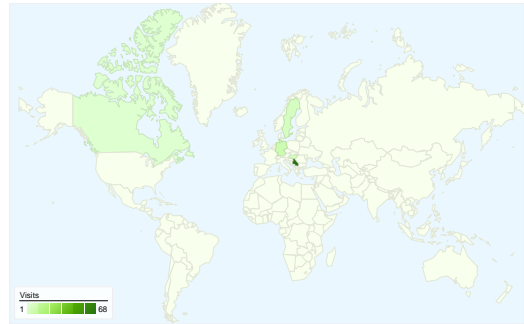

**Site Usage**

**92 Visits**

**42.39% Bounce Rate**

**232 Pageviews**

**00:01:58 Avg. Time on Site**

**2.52 Pages/Visit**

**56.52% % New Visits**

**Visitors Overview**

**Visitors**  
**70**

**Map Overlay**

**Traffic Sources Overview**

- **Search Engines**  
63.00 (68.48%)
- **Direct Traffic**  
18.00 (19.57%)
- **Referring Sites**  
11.00 (11.96%)

**Content Overview**

Pages	Pageviews	% Pageviews
/indexhu.html	96	41.38%
/	71	30.60%
/indexsr.html	47	20.26%
/index.html	6	2.59%
/translate_c?hl=en&prev=hp&ru	3	1.29%

## All traffic sources sent a total of 92 visits

-  19.57% Direct Traffic
-  11.96% Referring Sites
-  68.48% Search Engines

- Search Engines  
63.00 (68.48%)
- Direct Traffic  
18.00 (19.57%)
- Referring Sites  
11.00 (11.96%)

## 92 visits came from 8 countries/territories

Site Usage

<b>Visits</b> <b>92</b> % of Site Total: 100.00%	<b>Pages/Visit</b> <b>2.52</b> Site Avg: 2.52 (0.00%)	<b>Avg. Time on Site</b> <b>00:01:58</b> Site Avg: 00:01:58 (0.00%)	<b>% New Visits</b> <b>56.52%</b> Site Avg: 56.52% (0.00%)	<b>Bounce Rate</b> <b>42.39%</b> Site Avg: 42.39% (0.00%)	
Country/Territory	Visits	Pages/Visit	Avg. Time on Site	% New Visits	Bounce Rate
Serbia	68	2.79	00:02:26	51.47%	36.76%
Germany	8	2.00	00:00:08	37.50%	37.50%
Sweden	5	1.00	00:00:00	100.00%	100.00%
Hungary	5	1.80	00:00:43	60.00%	60.00%
Canada	2	1.00	00:00:00	100.00%	100.00%
France	2	3.50	00:01:02	100.00%	0.00%
(not set)	1	2.00	00:07:26	100.00%	0.00%
United States	1	1.00	00:00:00	100.00%	100.00%