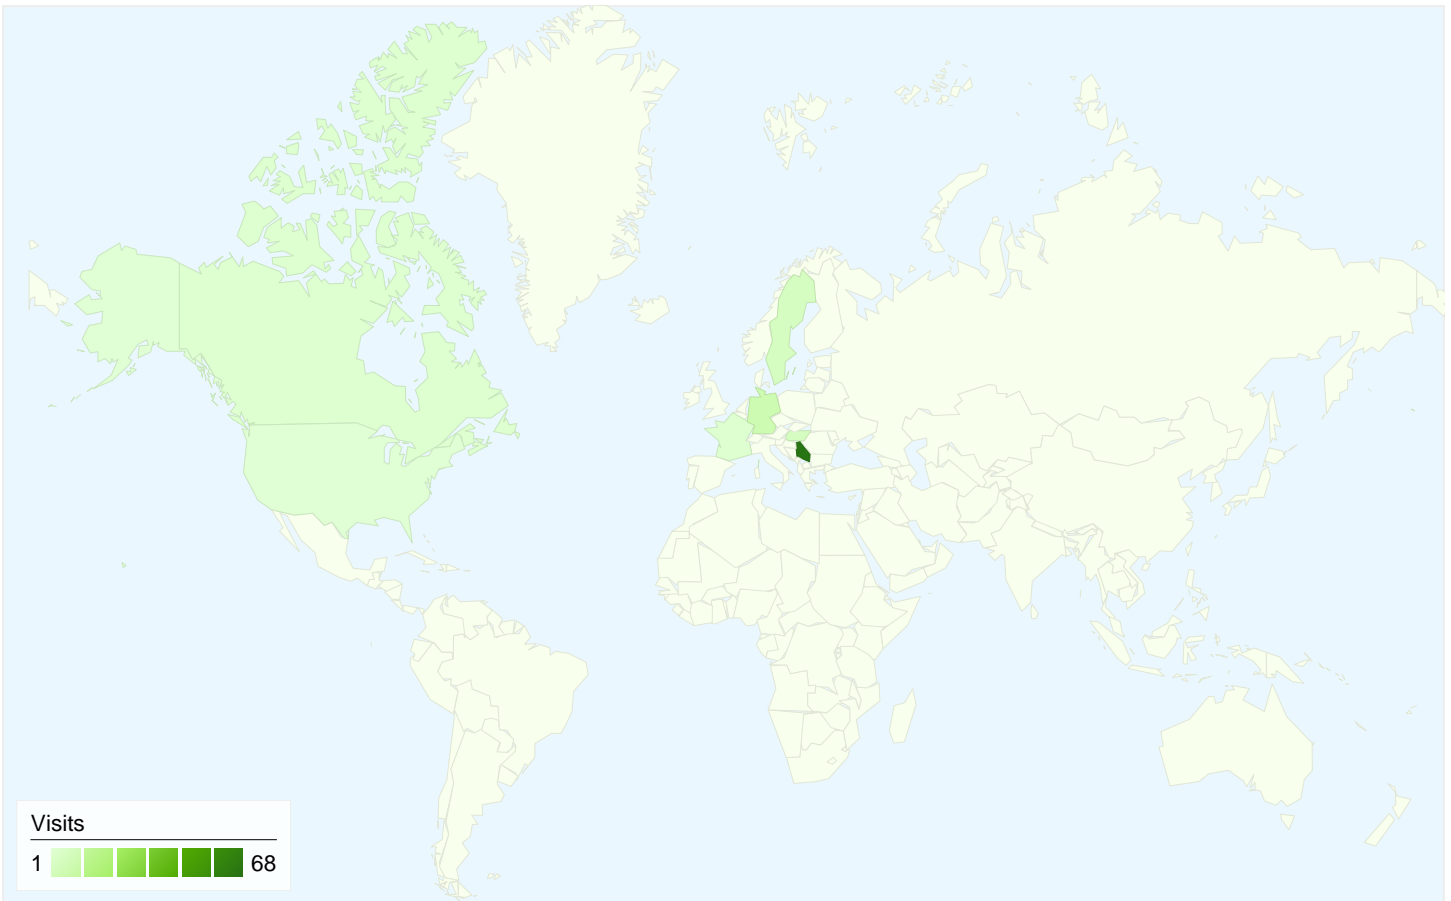

## All traffic sources sent a total of 92 visits

-  19.57% Direct Traffic
-  11.96% Referring Sites
-  68.48% Search Engines

- Search Engines  
63.00 (68.48%)
- Direct Traffic  
18.00 (19.57%)
- Referring Sites  
11.00 (11.96%)

## 92 visits came from 8 countries/territories

Site Usage

<b>Visits</b> <b>92</b> % of Site Total: 100.00%	<b>Pages/Visit</b> <b>2.52</b> Site Avg: 2.52 (0.00%)	<b>Avg. Time on Site</b> <b>00:01:58</b> Site Avg: 00:01:58 (0.00%)	<b>% New Visits</b> <b>56.52%</b> Site Avg: 56.52% (0.00%)	<b>Bounce Rate</b> <b>42.39%</b> Site Avg: 42.39% (0.00%)	
Country/Territory	Visits	Pages/Visit	Avg. Time on Site	% New Visits	Bounce Rate
Serbia	68	2.79	00:02:26	51.47%	36.76%
Germany	8	2.00	00:00:08	37.50%	37.50%
Sweden	5	1.00	00:00:00	100.00%	100.00%
Hungary	5	1.80	00:00:43	60.00%	60.00%
Canada	2	1.00	00:00:00	100.00%	100.00%
France	2	3.50	00:01:02	100.00%	0.00%
(not set)	1	2.00	00:07:26	100.00%	0.00%
United States	1	1.00	00:00:00	100.00%	100.00%