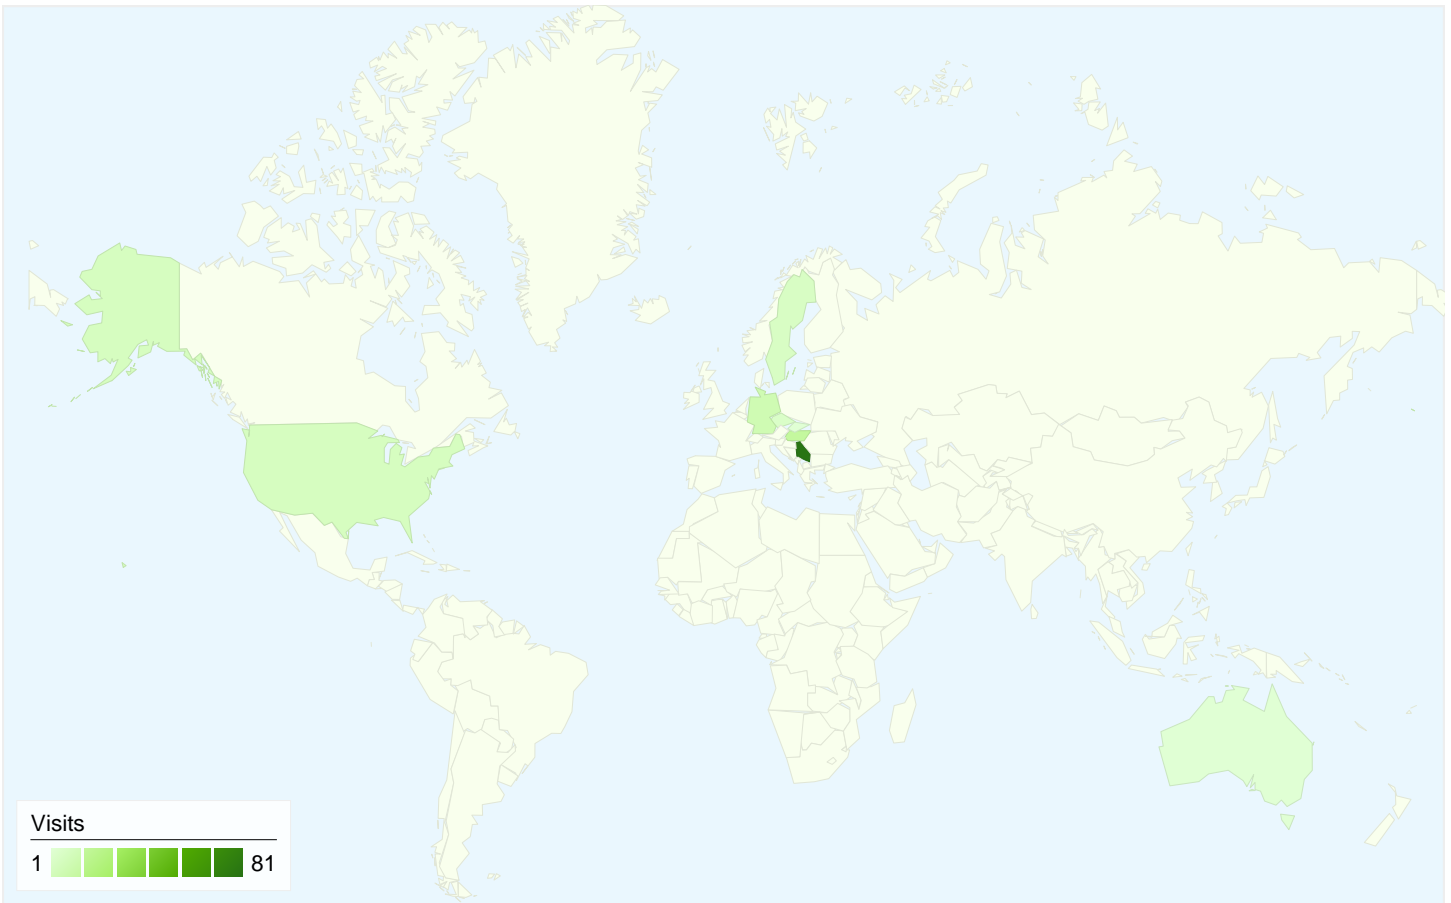

## 89 people visited this site

122 Visits

89 Absolute Unique Visitors

309 Pageviews

2.53 Average Pageviews

00:02:14 Time on Site

41.80% Bounce Rate

52.46% New Visits

## Technical Profile

Browser	Visits	% visits
Firefox	62	50.82%
Chrome	36	29.51%
Internet Explorer	18	14.75%
Opera	3	2.46%
Opera Mini	1	0.82%

All traffic sources sent a total of 122 visits

-  19.67% Direct Traffic
-  9.02% Referring Sites
-  71.31% Search Engines

## 122 visits came from 9 countries/territories

Site Usage

Country/Territory	Visits	Pages/Visit	Avg. Time on Site	% New Visits	Bounce Rate
<b>Visits</b> <b>122</b> % of Site Total: 100.00%	<b>Pages/Visit</b> <b>2.53</b> Site Avg: 2.53 (0.00%)	<b>Avg. Time on Site</b> <b>00:02:14</b> Site Avg: 00:02:14 (0.00%)	<b>% New Visits</b> <b>52.46%</b> Site Avg: 52.46% (0.00%)	<b>Bounce Rate</b> <b>41.80%</b> Site Avg: 41.80% (0.00%)	
Serbia	81	2.62	00:01:50	49.38%	38.27%
Hungary	14	2.14	00:00:53	42.86%	42.86%
Germany	9	3.22	00:03:02	11.11%	11.11%
United States	6	2.00	00:01:46	100.00%	83.33%
Sweden	5	1.20	00:00:09	100.00%	80.00%
Czech Republic	4	1.50	00:00:10	75.00%	75.00%
Australia	1	1.00	00:00:00	100.00%	100.00%
Slovakia	1	11.00	01:10:16	100.00%	0.00%
(not set)	1	2.00	00:03:10	100.00%	0.00%