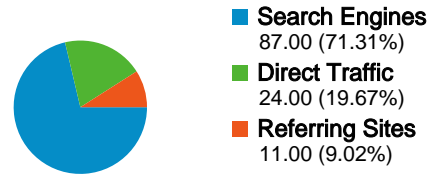

## 89 people visited this site

122 Visits

89 Absolute Unique Visitors

309 Pageviews

2.53 Average Pageviews

00:02:14 Time on Site

41.80% Bounce Rate

52.46% New Visits

## Technical Profile

Browser	Visits	% visits
Firefox	62	50.82%
Chrome	36	29.51%
Internet Explorer	18	14.75%
Opera	3	2.46%
Opera Mini	1	0.82%

All traffic sources sent a total of 122 visits

-  19.67% Direct Traffic
-  9.02% Referring Sites
-  71.31% Search Engines