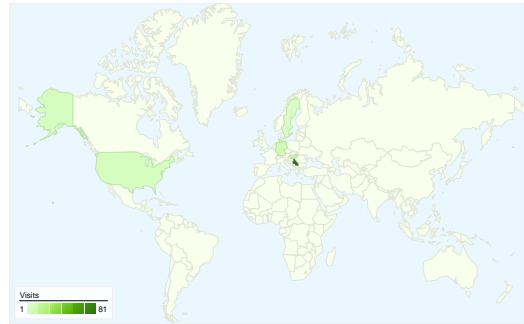

**Site Usage**

122 Visits

41.80% Bounce Rate

309 Pageviews

00:02:14 Avg. Time on Site

2.53 Pages/Visit

52.46% % New Visits

**Visitors Overview**

**Visitors**  
**89**

**Map Overlay**

**Traffic Sources Overview**

- **Search Engines**  
87.00 (71.31%)
- **Direct Traffic**  
24.00 (19.67%)
- **Referring Sites**  
11.00 (9.02%)

**Content Overview**

Pages	Pageviews	% Pageviews
/indexhu.html	124	40.13%
/	90	29.13%
/indexsr.html	70	22.65%
/index.html	11	3.56%
/indexsl.html	6	1.94%

## 89 people visited this site

122 Visits

89 Absolute Unique Visitors

309 Pageviews

2.53 Average Pageviews

00:02:14 Time on Site

41.80% Bounce Rate

52.46% New Visits

## 122 visits came from 9 countries/territories

Site Usage

Country/Territory	Visits	Pages/Visit	Avg. Time on Site	% New Visits	Bounce Rate
<b>Visits</b> <b>122</b> % of Site Total: 100.00%	<b>Pages/Visit</b> <b>2.53</b> Site Avg: 2.53 (0.00%)	<b>Avg. Time on Site</b> <b>00:02:14</b> Site Avg: 00:02:14 (0.00%)	<b>% New Visits</b> <b>52.46%</b> Site Avg: 52.46% (0.00%)	<b>Bounce Rate</b> <b>41.80%</b> Site Avg: 41.80% (0.00%)	
Serbia	81	2.62	00:01:50	49.38%	38.27%
Hungary	14	2.14	00:00:53	42.86%	42.86%
Germany	9	3.22	00:03:02	11.11%	11.11%
United States	6	2.00	00:01:46	100.00%	83.33%
Sweden	5	1.20	00:00:09	100.00%	80.00%
Czech Republic	4	1.50	00:00:10	75.00%	75.00%
Australia	1	1.00	00:00:00	100.00%	100.00%
Slovakia	1	11.00	01:10:16	100.00%	0.00%
(not set)	1	2.00	00:03:10	100.00%	0.00%