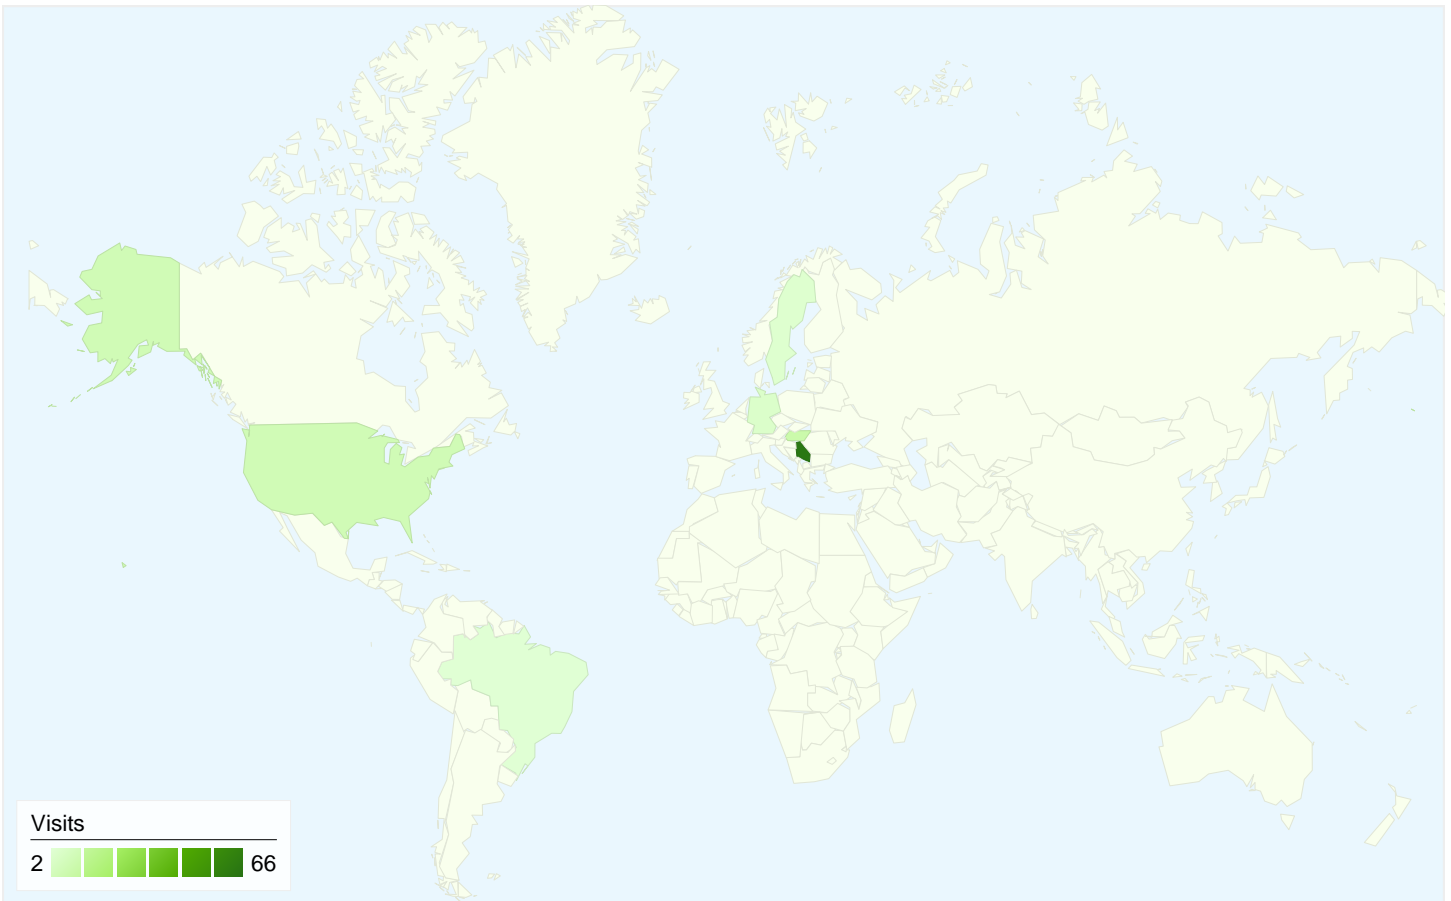

Visitors
60

Map Overlay

Traffic Sources Overview

- **Search Engines**
67.00 (72.04%)
- **Direct Traffic**
16.00 (17.20%)
- **Referring Sites**
10.00 (10.75%)

Content Overview

Pages	Pageviews	% Pageviews
/indexhu.html	105	50.00%
/	59	28.10%
/indexsr.html	35	16.67%
/index.html	4	1.90%
/indexde.html	3	1.43%

60 people visited this site

93 Visits

60 Absolute Unique Visitors

210 Pageviews

2.26 Average Pageviews

00:02:35 Time on Site

43.01% Bounce Rate

59.14% New Visits

Technical Profile

Browser	Visits	% visits
Firefox	48	51.61%
Chrome	31	33.33%
Internet Explorer	13	13.98%
Opera	1	1.08%

All traffic sources sent a total of 93 visits

Top Traffic Sources

Sources	Visits	% visits	Keywords	Visits	% visits
google (organic)	67	72.04%	bajsa	22	32.84%
(direct) ((none))	16	17.20%	bajsa honlapja	14	20.90%
facebook.com (referral)	2	2.15%	(not provided)	9	13.43%
www.rock.to/VeryProfitForex	2	2.15%	bajša	7	10.45%
de.yahoo.com (referral)	1	1.08%	bajsa.net	4	5.97%

93 visits came from 6 countries/territories

Site Usage

Country/Territory	Visits	Pages/Visit	Avg. Time on Site	% New Visits	Bounce Rate
Visits 93 % of Site Total: 100.00%	Pages/Visit 2.26 Site Avg: 2.26 (0.00%)	Avg. Time on Site 00:02:35 Site Avg: 00:02:35 (0.00%)	% New Visits 59.14% Site Avg: 59.14% (0.00%)	Bounce Rate 43.01% Site Avg: 43.01% (0.00%)	
Serbia	66	2.47	00:03:25	62.12%	33.33%
Hungary	10	2.20	00:01:11	20.00%	50.00%
United States	8	1.00	00:00:00	100.00%	100.00%
Germany	4	2.50	00:00:51	25.00%	25.00%
Sweden	3	1.67	00:00:03	100.00%	66.67%
Brazil	2	1.00	00:00:00	0.00%	100.00%