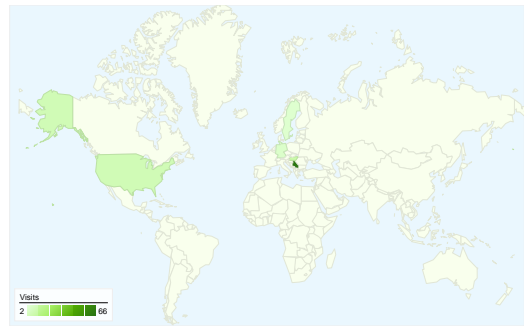

Site Usage

93 Visits

43.01% Bounce Rate

210 Pageviews

00:02:35 Avg. Time on Site

2.26 Pages/Visit

59.14% % New Visits

Visitors Overview

Visitors
60

Map Overlay

Traffic Sources Overview

- **Search Engines**
67.00 (72.04%)
- **Direct Traffic**
16.00 (17.20%)
- **Referring Sites**
10.00 (10.75%)

Content Overview

Pages	Pageviews	% Pageviews
/indexhu.html	105	50.00%
/	59	28.10%
/indexsr.html	35	16.67%
/index.html	4	1.90%
/indexde.html	3	1.43%

60 people visited this site

93 Visits

60 Absolute Unique Visitors

210 Pageviews

2.26 Average Pageviews

00:02:35 Time on Site

43.01% Bounce Rate

59.14% New Visits

93 visits came from 6 countries/territories

Site Usage

Country/Territory	Visits	Pages/Visit	Avg. Time on Site	% New Visits	Bounce Rate
Visits 93 % of Site Total: 100.00%	Pages/Visit 2.26 Site Avg: 2.26 (0.00%)	Avg. Time on Site 00:02:35 Site Avg: 00:02:35 (0.00%)	% New Visits 59.14% Site Avg: 59.14% (0.00%)	Bounce Rate 43.01% Site Avg: 43.01% (0.00%)	
Serbia	66	2.47	00:03:25	62.12%	33.33%
Hungary	10	2.20	00:01:11	20.00%	50.00%
United States	8	1.00	00:00:00	100.00%	100.00%
Germany	4	2.50	00:00:51	25.00%	25.00%
Sweden	3	1.67	00:00:03	100.00%	66.67%
Brazil	2	1.00	00:00:00	0.00%	100.00%