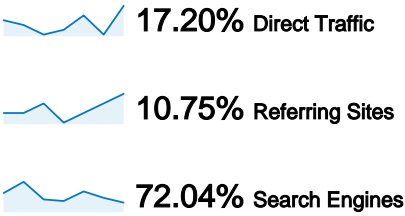

Visitors
60

Map Overlay

Traffic Sources Overview

- **Search Engines**
67.00 (72.04%)
- **Direct Traffic**
16.00 (17.20%)
- **Referring Sites**
10.00 (10.75%)

Content Overview

Pages	Pageviews	% Pageviews
/indexhu.html	105	50.00%
/	59	28.10%
/indexsr.html	35	16.67%
/index.html	4	1.90%
/indexde.html	3	1.43%

60 people visited this site

93 Visits

60 Absolute Unique Visitors

210 Pageviews

2.26 Average Pageviews

00:02:35 Time on Site

43.01% Bounce Rate

59.14% New Visits

Technical Profile

Browser	Visits	% visits
Firefox	48	51.61%
Chrome	31	33.33%
Internet Explorer	13	13.98%
Opera	1	1.08%

All traffic sources sent a total of 93 visits

Top Traffic Sources

Sources	Visits	% visits	Keywords	Visits	% visits
google (organic)	67	72.04%	bajsa	22	32.84%
(direct) ((none))	16	17.20%	bajsa honlapja	14	20.90%
facebook.com (referral)	2	2.15%	(not provided)	9	13.43%
www.rock.to/VeryProfitForex	2	2.15%	bajša	7	10.45%
de.yahoo.com (referral)	1	1.08%	bajsa.net	4	5.97%

93 visits came from 6 countries/territories

Site Usage

Country/Territory	Visits	Pages/Visit	Avg. Time on Site	% New Visits	Bounce Rate
Visits 93 % of Site Total: 100.00%	Pages/Visit 2.26 Site Avg: 2.26 (0.00%)	Avg. Time on Site 00:02:35 Site Avg: 00:02:35 (0.00%)	% New Visits 59.14% Site Avg: 59.14% (0.00%)	Bounce Rate 43.01% Site Avg: 43.01% (0.00%)	
Serbia	66	2.47	00:03:25	62.12%	33.33%
Hungary	10	2.20	00:01:11	20.00%	50.00%
United States	8	1.00	00:00:00	100.00%	100.00%
Germany	4	2.50	00:00:51	25.00%	25.00%
Sweden	3	1.67	00:00:03	100.00%	66.67%
Brazil	2	1.00	00:00:00	0.00%	100.00%