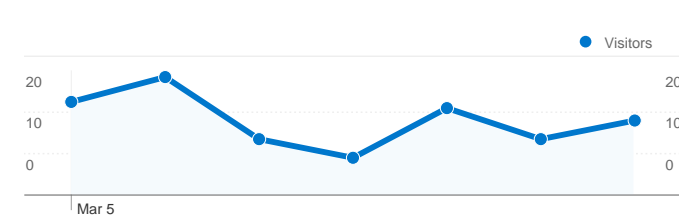

Site Usage

93 Visits

43.01% Bounce Rate

210 Pageviews

00:02:35 Avg. Time on Site

2.26 Pages/Visit

59.14% % New Visits

Visitors Overview

60 people visited this site

93 Visits

60 Absolute Unique Visitors

210 Pageviews

2.26 Average Pageviews

00:02:35 Time on Site

43.01% Bounce Rate

59.14% New Visits

93 visits came from 6 countries/territories

Site Usage

Country/Territory	Visits	Pages/Visit	Avg. Time on Site	% New Visits	Bounce Rate
Visits 93 % of Site Total: 100.00%	Pages/Visit 2.26 Site Avg: 2.26 (0.00%)	Avg. Time on Site 00:02:35 Site Avg: 00:02:35 (0.00%)	% New Visits 59.14% Site Avg: 59.14% (0.00%)	Bounce Rate 43.01% Site Avg: 43.01% (0.00%)	
Serbia	66	2.47	00:03:25	62.12%	33.33%
Hungary	10	2.20	00:01:11	20.00%	50.00%
United States	8	1.00	00:00:00	100.00%	100.00%
Germany	4	2.50	00:00:51	25.00%	25.00%
Sweden	3	1.67	00:00:03	100.00%	66.67%
Brazil	2	1.00	00:00:00	0.00%	100.00%

Pages on this site were viewed a total of 210 times

210 Pageviews

139 Unique Views

43.01% Bounce Rate

Top Content

Pages	Pageviews	% Pageviews
/indexhu.html	105	50.00%
/	59	28.10%
/indexsr.html	35	16.67%
/index.html	4	1.90%
/indexde.html	3	1.43%