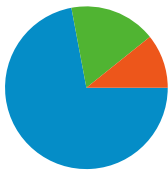

Site Usage

93 Visits

43.01% Bounce Rate

210 Pageviews

00:02:35 Avg. Time on Site

2.26 Pages/Visit

59.14% % New Visits

Visitors Overview

Visitors
60

Map Overlay

Traffic Sources Overview

- **Search Engines**
67.00 (72.04%)
- **Direct Traffic**
16.00 (17.20%)
- **Referring Sites**
10.00 (10.75%)

Content Overview

Pages	Pageviews	% Pageviews
/indexhu.html	105	50.00%
/	59	28.10%
/indexsr.html	35	16.67%
/index.html	4	1.90%
/indexde.html	3	1.43%

60 people visited this site

93 Visits

60 Absolute Unique Visitors

210 Pageviews

2.26 Average Pageviews

00:02:35 Time on Site

43.01% Bounce Rate

59.14% New Visits

93 visits came from 6 countries/territories

Site Usage

Country/Territory	Visits	Pages/Visit	Avg. Time on Site	% New Visits	Bounce Rate
Visits 93 % of Site Total: 100.00%	Pages/Visit 2.26 Site Avg: 2.26 (0.00%)	Avg. Time on Site 00:02:35 Site Avg: 00:02:35 (0.00%)	% New Visits 59.14% Site Avg: 59.14% (0.00%)	Bounce Rate 43.01% Site Avg: 43.01% (0.00%)	
Serbia	66	2.47	00:03:25	62.12%	33.33%
Hungary	10	2.20	00:01:11	20.00%	50.00%
United States	8	1.00	00:00:00	100.00%	100.00%
Germany	4	2.50	00:00:51	25.00%	25.00%
Sweden	3	1.67	00:00:03	100.00%	66.67%
Brazil	2	1.00	00:00:00	0.00%	100.00%