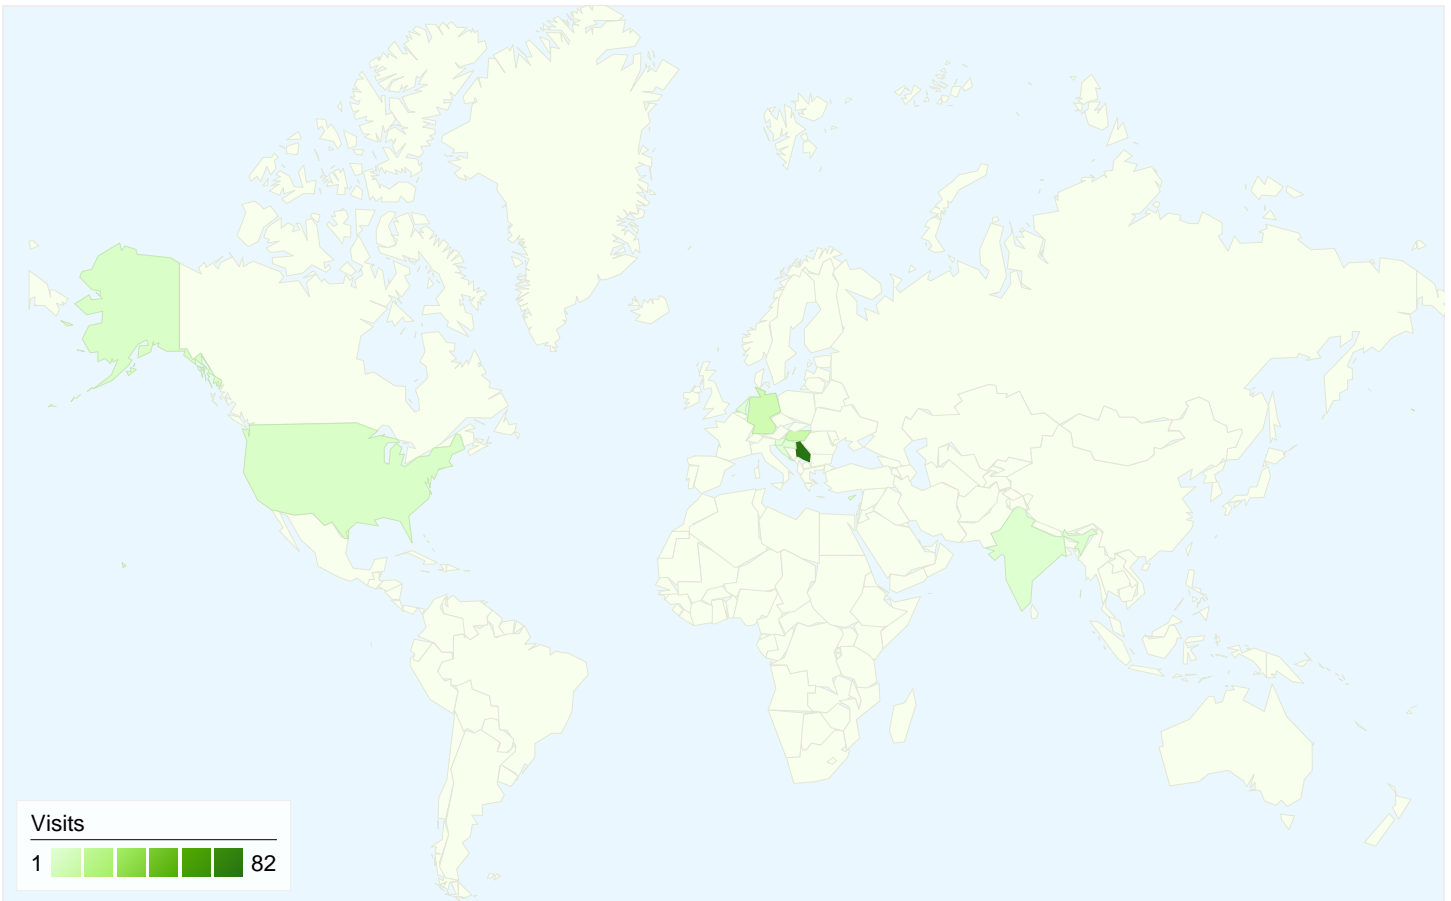

74 people visited this site

112 Visits

74 Absolute Unique Visitors

254 Pageviews

2.27 Average Pageviews

00:01:54 Time on Site

42.86% Bounce Rate

57.14% New Visits

Technical Profile

Browser	Visits	% visits
Firefox	52	46.43%
Chrome	44	39.29%
Internet Explorer	12	10.71%
Safari	1	0.89%
Opera	1	0.89%

All traffic sources sent a total of 112 visits

-  18.75% Direct Traffic
-  23.21% Referring Sites
-  58.04% Search Engines

112 visits came from 9 countries/territories

Site Usage

Country/Territory	Visits	Pages/Visit	Avg. Time on Site	% New Visits	Bounce Rate
Visits 112 % of Site Total: 100.00%	Pages/Visit 2.27 Site Avg: 2.27 (0.00%)	Avg. Time on Site 00:01:54 Site Avg: 00:01:54 (0.00%)	% New Visits 57.14% Site Avg: 57.14% (0.00%)	Bounce Rate 42.86% Site Avg: 42.86% (0.00%)	
Serbia	82	2.30	00:02:20	59.76%	42.68%
Hungary	11	2.45	00:01:10	45.45%	36.36%
Germany	9	2.67	00:00:56	11.11%	11.11%
United States	4	1.00	00:00:00	100.00%	100.00%
India	2	2.00	00:00:14	100.00%	50.00%
Cyprus	1	1.00	00:00:00	100.00%	100.00%
Netherlands	1	1.00	00:00:00	100.00%	100.00%
Croatia	1	3.00	00:00:09	0.00%	0.00%
Slovenia	1	1.00	00:00:00	100.00%	100.00%