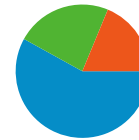

74 people visited this site

112 Visits

74 Absolute Unique Visitors

254 Pageviews

2.27 Average Pageviews

00:01:54 Time on Site

42.86% Bounce Rate

57.14% New Visits

Technical Profile

Browser	Visits	% visits
Firefox	52	46.43%
Chrome	44	39.29%
Internet Explorer	12	10.71%
Safari	1	0.89%
Opera	1	0.89%

All traffic sources sent a total of 112 visits

-  18.75% Direct Traffic
-  23.21% Referring Sites
-  58.04% Search Engines