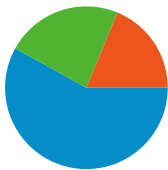

Traffic Sources Overview

- **Search Engines**
  65.00 (58.04%)
- **Referring Sites**
  26.00 (23.21%)
- **Direct Traffic**
  21.00 (18.75%)

Content Overview

Pages	Pageviews	% Pageviews
/indexhu.html	121	47.64%
/	72	28.35%
/indexsr.html	49	19.29%
/index.html	6	2.36%
/translate_c?hl=en&prev=hp&ru	2	0.79%