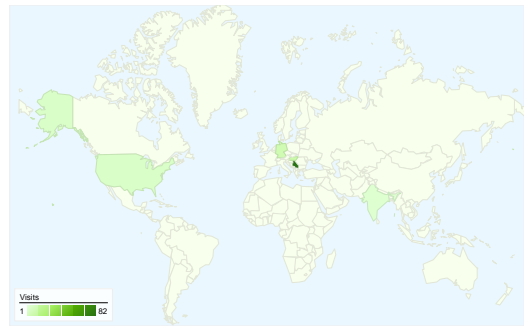

Site Usage

112 Visits

42.86% Bounce Rate

254 Pageviews

00:01:54 Avg. Time on Site

2.27 Pages/Visit

57.14% % New Visits

Visitors Overview

Visitors
74

Map Overlay

Traffic Sources Overview

- **Search Engines**
65.00 (58.04%)
- **Referring Sites**
26.00 (23.21%)
- **Direct Traffic**
21.00 (18.75%)

Content Overview

Pages	Pageviews	% Pageviews
/indexhu.html	121	47.64%
/	72	28.35%
/indexsr.html	49	19.29%
/index.html	6	2.36%
/translate_c?hl=en&prev=hp&ru	2	0.79%

74 people visited this site

112 Visits

74 Absolute Unique Visitors

254 Pageviews

2.27 Average Pageviews

00:01:54 Time on Site

42.86% Bounce Rate

57.14% New Visits

112 visits came from 9 countries/territories

Site Usage

Country/Territory	Visits	Pages/Visit	Avg. Time on Site	% New Visits	Bounce Rate
Visits 112 % of Site Total: 100.00%	Pages/Visit 2.27 Site Avg: 2.27 (0.00%)	Avg. Time on Site 00:01:54 Site Avg: 00:01:54 (0.00%)	% New Visits 57.14% Site Avg: 57.14% (0.00%)	Bounce Rate 42.86% Site Avg: 42.86% (0.00%)	
Serbia	82	2.30	00:02:20	59.76%	42.68%
Hungary	11	2.45	00:01:10	45.45%	36.36%
Germany	9	2.67	00:00:56	11.11%	11.11%
United States	4	1.00	00:00:00	100.00%	100.00%
India	2	2.00	00:00:14	100.00%	50.00%
Cyprus	1	1.00	00:00:00	100.00%	100.00%
Netherlands	1	1.00	00:00:00	100.00%	100.00%
Croatia	1	3.00	00:00:09	0.00%	0.00%
Slovenia	1	1.00	00:00:00	100.00%	100.00%