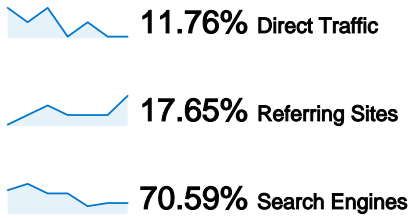

28 people visited this site

51 Visits

28 Absolute Unique Visitors

161 Pageviews

3.16 Average Pageviews

00:03:57 Time on Site

39.22% Bounce Rate

47.06% New Visits

Technical Profile

Browser	Visits	% visits
Firefox	22	43.14%
Chrome	12	23.53%
Internet Explorer	12	23.53%
Opera	3	5.88%
Lunaspice	1	1.96%

All traffic sources sent a total of 51 visits

Top Traffic Sources

Sources	Visits	% visits	Keywords	Visits	% visits
google (organic)	35	68.63%	bajsa	9	25.00%
(direct) ((none))	6	11.76%	bajsa honlapja	7	19.44%
de.yahoo.com (referral)	3	5.88%	bajša	7	19.44%
facebook.com (referral)	2	3.92%	(not provided)	4	11.11%
vajdasag.lap.hu (referral)	2	3.92%	bajsa.net	3	8.33%