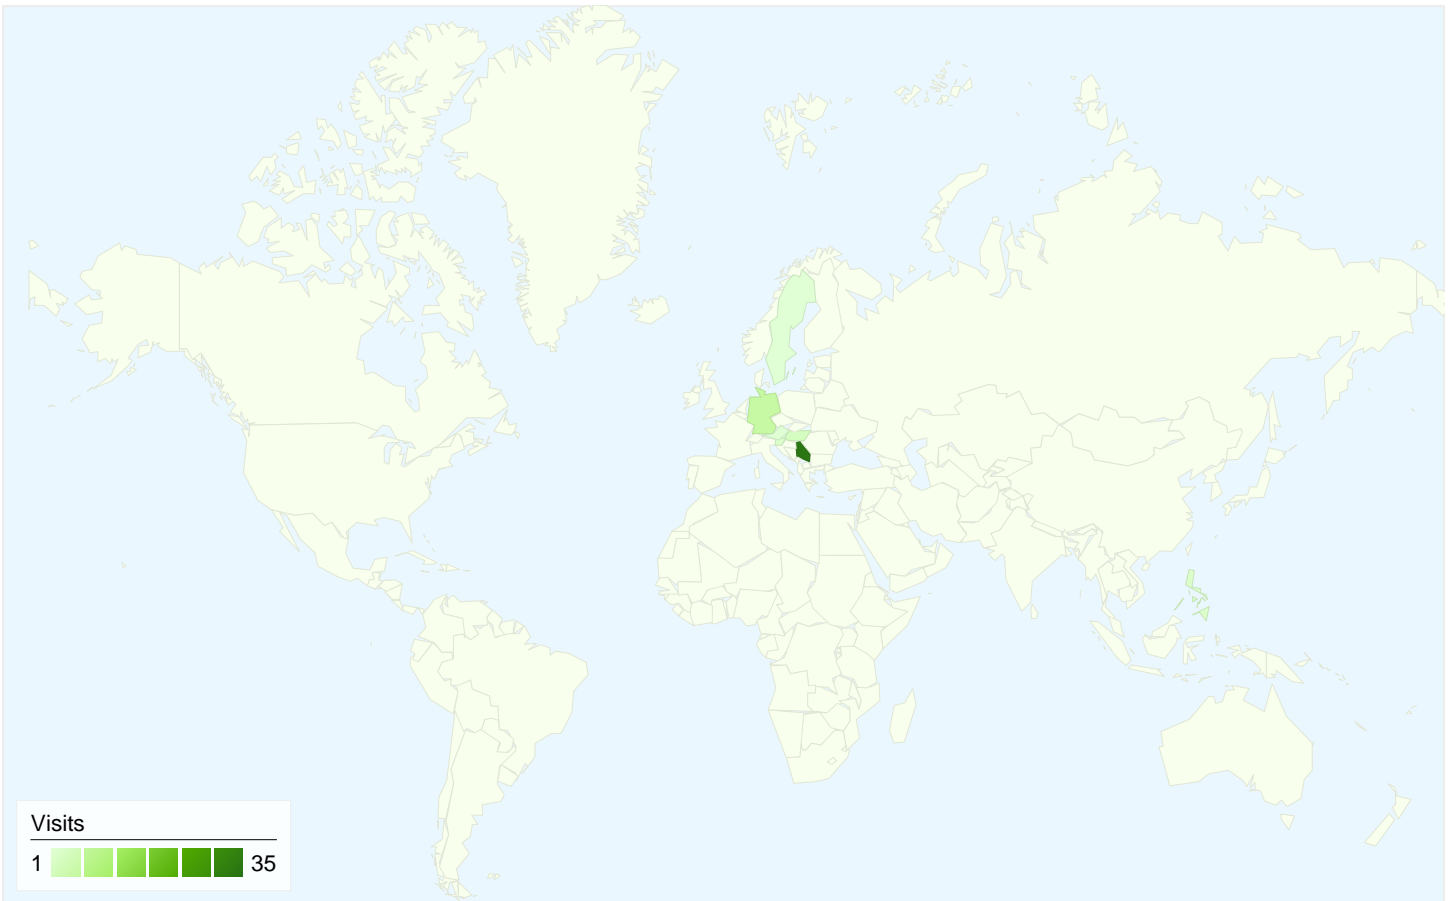

Visitors
28

Map Overlay

Traffic Sources Overview

- Search Engines
36.00 (70.59%)
- Referring Sites
9.00 (17.65%)
- Direct Traffic
6.00 (11.76%)

Content Overview

Pages	Pageviews	% Pageviews
/indexhu.html	108	67.08%
/	36	22.36%
/indexsr.html	14	8.70%
/translate_c?hl=en&prev=hp&ru	1	0.62%
/indexde.html	1	0.62%

28 people visited this site

51 Visits

28 Absolute Unique Visitors

161 Pageviews

3.16 Average Pageviews

00:03:57 Time on Site

39.22% Bounce Rate

47.06% New Visits

Technical Profile

Browser	Visits	% visits
Firefox	22	43.14%
Chrome	12	23.53%
Internet Explorer	12	23.53%
Opera	3	5.88%
Lunaspice	1	1.96%

All traffic sources sent a total of 51 visits

Top Traffic Sources

Sources	Visits	% visits	Keywords	Visits	% visits
google (organic)	35	68.63%	bajsa	9	25.00%
(direct) ((none))	6	11.76%	bajsa honlapja	7	19.44%
de.yahoo.com (referral)	3	5.88%	bajša	7	19.44%
facebook.com (referral)	2	3.92%	(not provided)	4	11.11%
vajdasag.lap.hu (referral)	2	3.92%	bajsa.net	3	8.33%

51 visits came from 8 countries/territories

Site Usage

Country/Territory	Visits	Pages/Visit	Avg. Time on Site	% New Visits	Bounce Rate
Serbia	35	3.29	00:04:56	40.00%	31.43%
Germany	6	3.50	00:02:02	33.33%	16.67%
Hungary	3	5.67	00:05:32	100.00%	66.67%
Slovenia	2	1.50	00:00:01	50.00%	50.00%
Philippines	2	1.00	00:00:00	50.00%	100.00%
(not set)	1	1.00	00:00:00	100.00%	100.00%
Sweden	1	1.00	00:00:00	100.00%	100.00%
Austria	1	1.00	00:00:00	100.00%	100.00%