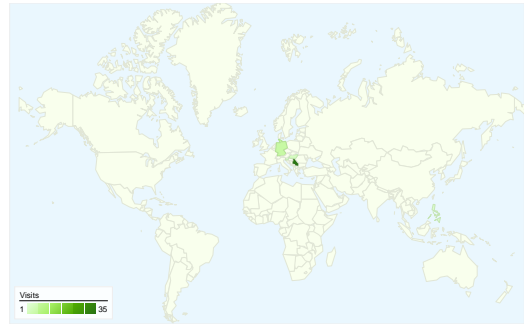

Site Usage

51 Visits

39.22% Bounce Rate

161 Pageviews

00:03:57 Avg. Time on Site

3.16 Pages/Visit

47.06% % New Visits

Visitors Overview

Visitors
28

Map Overlay

Traffic Sources Overview

- Search Engines
36.00 (70.59%)
- Referring Sites
9.00 (17.65%)
- Direct Traffic
6.00 (11.76%)

Content Overview

Pages	Pageviews	% Pageviews
/indexhu.html	108	67.08%
/	36	22.36%
/indexsr.html	14	8.70%
/translate_c?hl=en&prev=hp&ru	1	0.62%
/indexde.html	1	0.62%

28 people visited this site

51 Visits

28 Absolute Unique Visitors

161 Pageviews

3.16 Average Pageviews

00:03:57 Time on Site

39.22% Bounce Rate

47.06% New Visits

51 visits came from 8 countries/territories

Site Usage

Country/Territory	Visits	Pages/Visit	Avg. Time on Site	% New Visits	Bounce Rate
Serbia	35	3.29	00:04:56	40.00%	31.43%
Germany	6	3.50	00:02:02	33.33%	16.67%
Hungary	3	5.67	00:05:32	100.00%	66.67%
Slovenia	2	1.50	00:00:01	50.00%	50.00%
Philippines	2	1.00	00:00:00	50.00%	100.00%
(not set)	1	1.00	00:00:00	100.00%	100.00%
Sweden	1	1.00	00:00:00	100.00%	100.00%
Austria	1	1.00	00:00:00	100.00%	100.00%