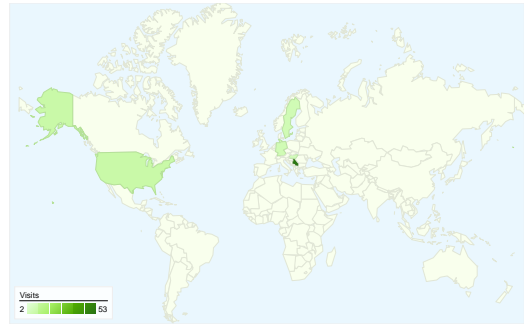

Site Usage

84 Visits

44.05% Bounce Rate

169 Pageviews

00:01:14 Avg. Time on Site

2.01 Pages/Visit

60.71% % New Visits

Visitors Overview

Visitors
66

Map Overlay

Traffic Sources Overview

- **Search Engines**
53.00 (63.10%)
- **Direct Traffic**
20.00 (23.81%)
- **Referring Sites**
11.00 (13.10%)

Content Overview

Pages	Pageviews	% Pageviews
/	66	39.05%
/indexhu.html	60	35.50%
/indexsr.html	38	22.49%
/translate_c?hl=en&prev=hp&ru	3	1.78%
/indexde.html	1	0.59%

66 people visited this site

84 Visits

66 Absolute Unique Visitors

169 Pageviews

2.01 Average Pageviews

00:01:14 Time on Site

44.05% Bounce Rate

60.71% New Visits

84 visits came from 6 countries/territories

Site Usage

Visits 84 % of Site Total: 100.00%	Pages/Visit 2.01 Site Avg: 2.01 (0.00%)	Avg. Time on Site 00:01:14 Site Avg: 00:01:14 (0.00%)	% New Visits 60.71% Site Avg: 60.71% (0.00%)	Bounce Rate 44.05% Site Avg: 44.05% (0.00%)	
Country/Territory	Visits	Pages/Visit	Avg. Time on Site	% New Visits	Bounce Rate
Serbia	53	2.17	00:01:34	50.94%	33.96%
United States	9	1.44	00:00:46	100.00%	88.89%
Sweden	7	1.43	00:00:17	100.00%	71.43%
Germany	7	1.57	00:00:01	0.00%	42.86%
Hungary	6	1.50	00:00:01	100.00%	50.00%
Canada	2	5.50	00:05:36	100.00%	0.00%