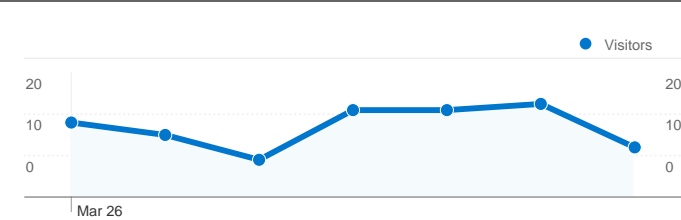

Site Usage

84 Visits

44.05% Bounce Rate

169 Pageviews

00:01:14 Avg. Time on Site

2.01 Pages/Visit

60.71% % New Visits

Visitors Overview

66 people visited this site

84 Visits

66 Absolute Unique Visitors

169 Pageviews

2.01 Average Pageviews

00:01:14 Time on Site

44.05% Bounce Rate

60.71% New Visits

84 visits came from 6 countries/territories

Site Usage

Visits 84 % of Site Total: 100.00%	Pages/Visit 2.01 Site Avg: 2.01 (0.00%)	Avg. Time on Site 00:01:14 Site Avg: 00:01:14 (0.00%)	% New Visits 60.71% Site Avg: 60.71% (0.00%)	Bounce Rate 44.05% Site Avg: 44.05% (0.00%)	
Country/Territory	Visits	Pages/Visit	Avg. Time on Site	% New Visits	Bounce Rate
Serbia	53	2.17	00:01:34	50.94%	33.96%
United States	9	1.44	00:00:46	100.00%	88.89%
Sweden	7	1.43	00:00:17	100.00%	71.43%
Germany	7	1.57	00:00:01	0.00%	42.86%
Hungary	6	1.50	00:00:01	100.00%	50.00%
Canada	2	5.50	00:05:36	100.00%	0.00%

Pages on this site were viewed a total of 169 times

169 Pageviews

125 Unique Views

44.05% Bounce Rate

Top Content

Pages	Pageviews	% Pageviews
/	66	39.05%
/indexhu.html	60	35.50%
/indexsr.html	38	22.49%
/translate_c?hl=en&prev=hp&rurl=translate.google.com&sl=hu&tl=	3	1.78%
/indexde.html	1	0.59%