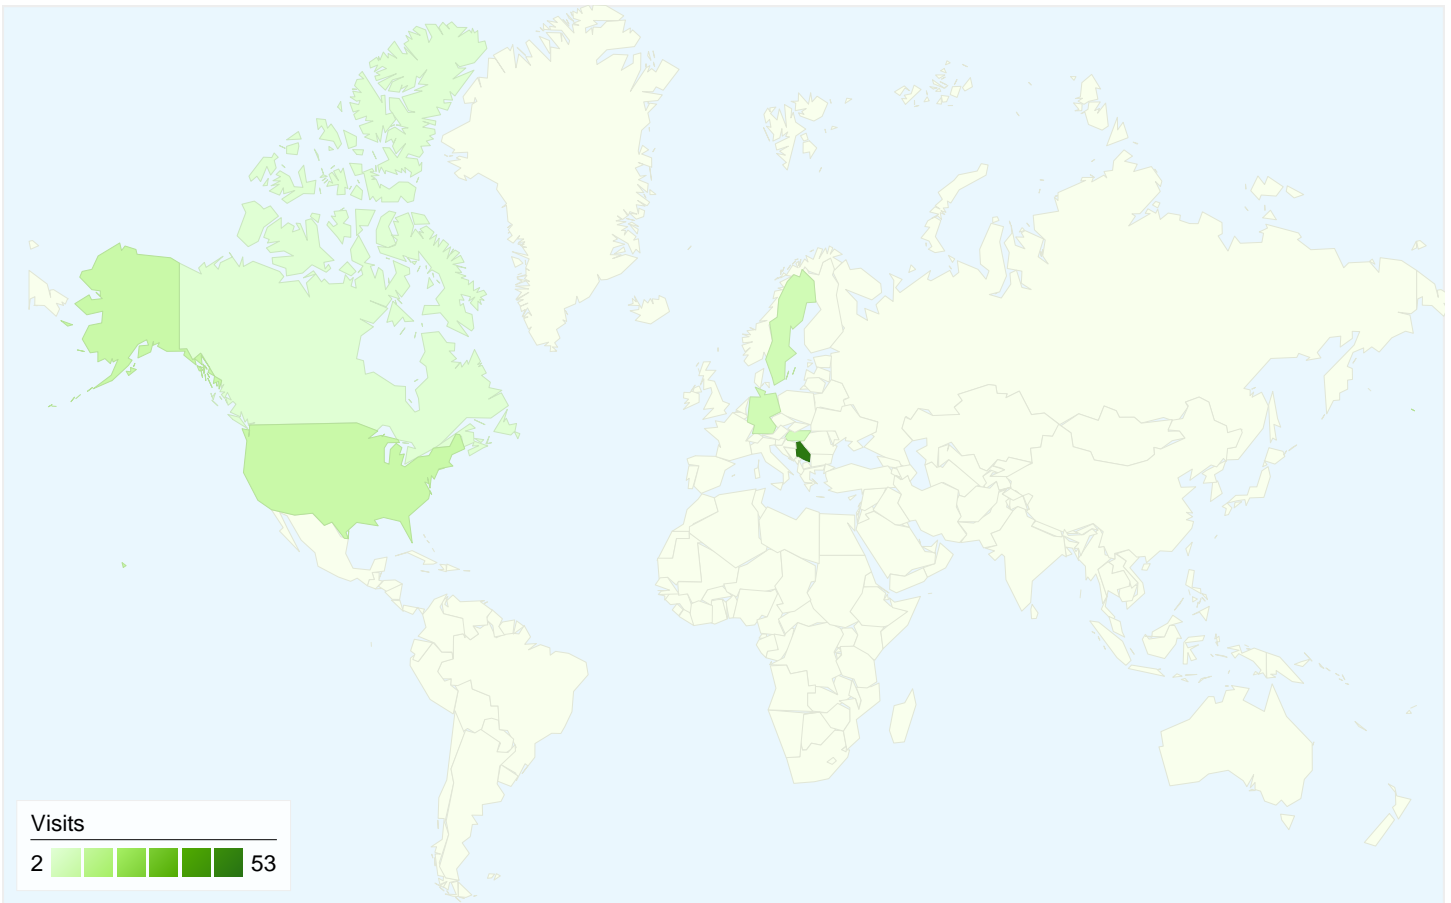

Visitors
66

Map Overlay

Traffic Sources Overview

- **Search Engines**
53.00 (63.10%)
- **Direct Traffic**
20.00 (23.81%)
- **Referring Sites**
11.00 (13.10%)

Content Overview

Pages	Pageviews	% Pageviews
/	66	39.05%
/indexhu.html	60	35.50%
/indexsr.html	38	22.49%
/translate_c?hl=en&prev=hp&ru	3	1.78%
/indexde.html	1	0.59%

66 people visited this site

84 Visits

66 Absolute Unique Visitors

169 Pageviews

2.01 Average Pageviews

00:01:14 Time on Site

44.05% Bounce Rate

60.71% New Visits

Technical Profile

Browser	Visits	% visits
Firefox	43	51.19%
Chrome	22	26.19%
Internet Explorer	16	19.05%
Safari	1	1.19%
Opera	1	1.19%

All traffic sources sent a total of 84 visits

Top Traffic Sources

Sources	Visits	% visits	Keywords	Visits	% visits
google (organic)	47	55.95%	bajsa	22	41.51%
(direct) ((none))	20	23.81%	bajsa honlapja	8	15.09%
babylon (organic)	3	3.57%	(not provided)	7	13.21%
de.yahoo.com (referral)	3	3.57%	bajša	4	7.55%
en.wikipedia.org (referral)	2	2.38%	plohl edvin	3	5.66%

84 visits came from 6 countries/territories

Site Usage

Visits 84 % of Site Total: 100.00%	Pages/Visit 2.01 Site Avg: 2.01 (0.00%)	Avg. Time on Site 00:01:14 Site Avg: 00:01:14 (0.00%)	% New Visits 60.71% Site Avg: 60.71% (0.00%)	Bounce Rate 44.05% Site Avg: 44.05% (0.00%)	
Country/Territory	Visits	Pages/Visit	Avg. Time on Site	% New Visits	Bounce Rate
Serbia	53	2.17	00:01:34	50.94%	33.96%
United States	9	1.44	00:00:46	100.00%	88.89%
Sweden	7	1.43	00:00:17	100.00%	71.43%
Germany	7	1.57	00:00:01	0.00%	42.86%
Hungary	6	1.50	00:00:01	100.00%	50.00%
Canada	2	5.50	00:05:36	100.00%	0.00%