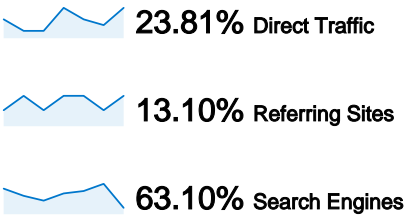

Site Usage

84 Visits

44.05% Bounce Rate

169 Pageviews

00:01:14 Avg. Time on Site

2.01 Pages/Visit

60.71% % New Visits

Visitors Overview

66 people visited this site

84 Visits

66 Absolute Unique Visitors

169 Pageviews

2.01 Average Pageviews

00:01:14 Time on Site

44.05% Bounce Rate

60.71% New Visits

Technical Profile

Browser	Visits	% visits
Firefox	43	51.19%
Chrome	22	26.19%
Internet Explorer	16	19.05%
Safari	1	1.19%
Opera	1	1.19%

All traffic sources sent a total of 84 visits

Top Traffic Sources

Sources	Visits	% visits	Keywords	Visits	% visits
google (organic)	47	55.95%	bajsa	22	41.51%
(direct) ((none))	20	23.81%	bajsa honlapja	8	15.09%
babylon (organic)	3	3.57%	(not provided)	7	13.21%
de.yahoo.com (referral)	3	3.57%	bajša	4	7.55%
en.wikipedia.org (referral)	2	2.38%	plohl edvin	3	5.66%

84 visits came from 6 countries/territories

Site Usage

Visits 84 % of Site Total: 100.00%	Pages/Visit 2.01 Site Avg: 2.01 (0.00%)	Avg. Time on Site 00:01:14 Site Avg: 00:01:14 (0.00%)	% New Visits 60.71% Site Avg: 60.71% (0.00%)	Bounce Rate 44.05% Site Avg: 44.05% (0.00%)	
Country/Territory	Visits	Pages/Visit	Avg. Time on Site	% New Visits	Bounce Rate
Serbia	53	2.17	00:01:34	50.94%	33.96%
United States	9	1.44	00:00:46	100.00%	88.89%
Sweden	7	1.43	00:00:17	100.00%	71.43%
Germany	7	1.57	00:00:01	0.00%	42.86%
Hungary	6	1.50	00:00:01	100.00%	50.00%
Canada	2	5.50	00:05:36	100.00%	0.00%