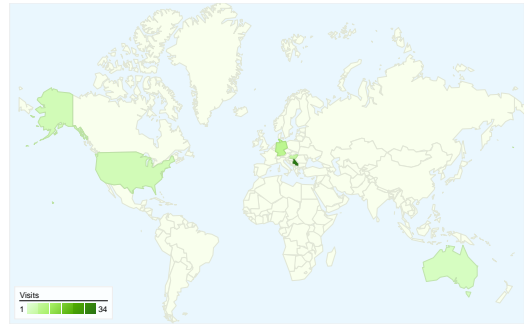

Site Usage

66 Visits

42.42% Bounce Rate

147 Pageviews

00:01:14 Avg. Time on Site

2.23 Pages/Visit

51.52% % New Visits

Visitors Overview

Visitors
50

Map Overlay

Traffic Sources Overview

- **Search Engines**
39.00 (59.09%)
- **Referring Sites**
14.00 (21.21%)
- **Direct Traffic**
13.00 (19.70%)

Content Overview

Pages	Pageviews	% Pageviews
/indexhu.html	61	41.50%
/	51	34.69%
/indexsr.html	24	16.33%
/translate_c?hl=en&rurl=transla	5	3.40%
/index.html	3	2.04%

50 people visited this site

66 Visits

50 Absolute Unique Visitors

147 Pageviews

2.23 Average Pageviews

00:01:14 Time on Site

42.42% Bounce Rate

51.52% New Visits

66 visits came from 11 countries/territories

Site Usage

Country/Territory	Visits	Pages/Visit	Avg. Time on Site	% New Visits	Bounce Rate
Visits 66 % of Site Total: 100.00%	Pages/Visit 2.23 Site Avg: 2.23 (0.00%)	Avg. Time on Site 00:01:14 Site Avg: 00:01:14 (0.00%)	% New Visits 51.52% Site Avg: 51.52% (0.00%)	Bounce Rate 42.42% Site Avg: 42.42% (0.00%)	
Serbia	34	2.00	00:01:04	38.24%	38.24%
Germany	8	2.50	00:00:07	0.00%	0.00%
Hungary	6	5.17	00:06:37	50.00%	16.67%
United States	4	1.00	00:00:00	100.00%	100.00%
Sweden	3	1.00	00:00:00	100.00%	100.00%
Australia	3	1.33	00:00:08	100.00%	66.67%
Italy	3	2.33	00:00:49	100.00%	66.67%
(not set)	2	1.00	00:00:00	100.00%	100.00%
Slovakia	1	3.00	00:00:06	100.00%	0.00%