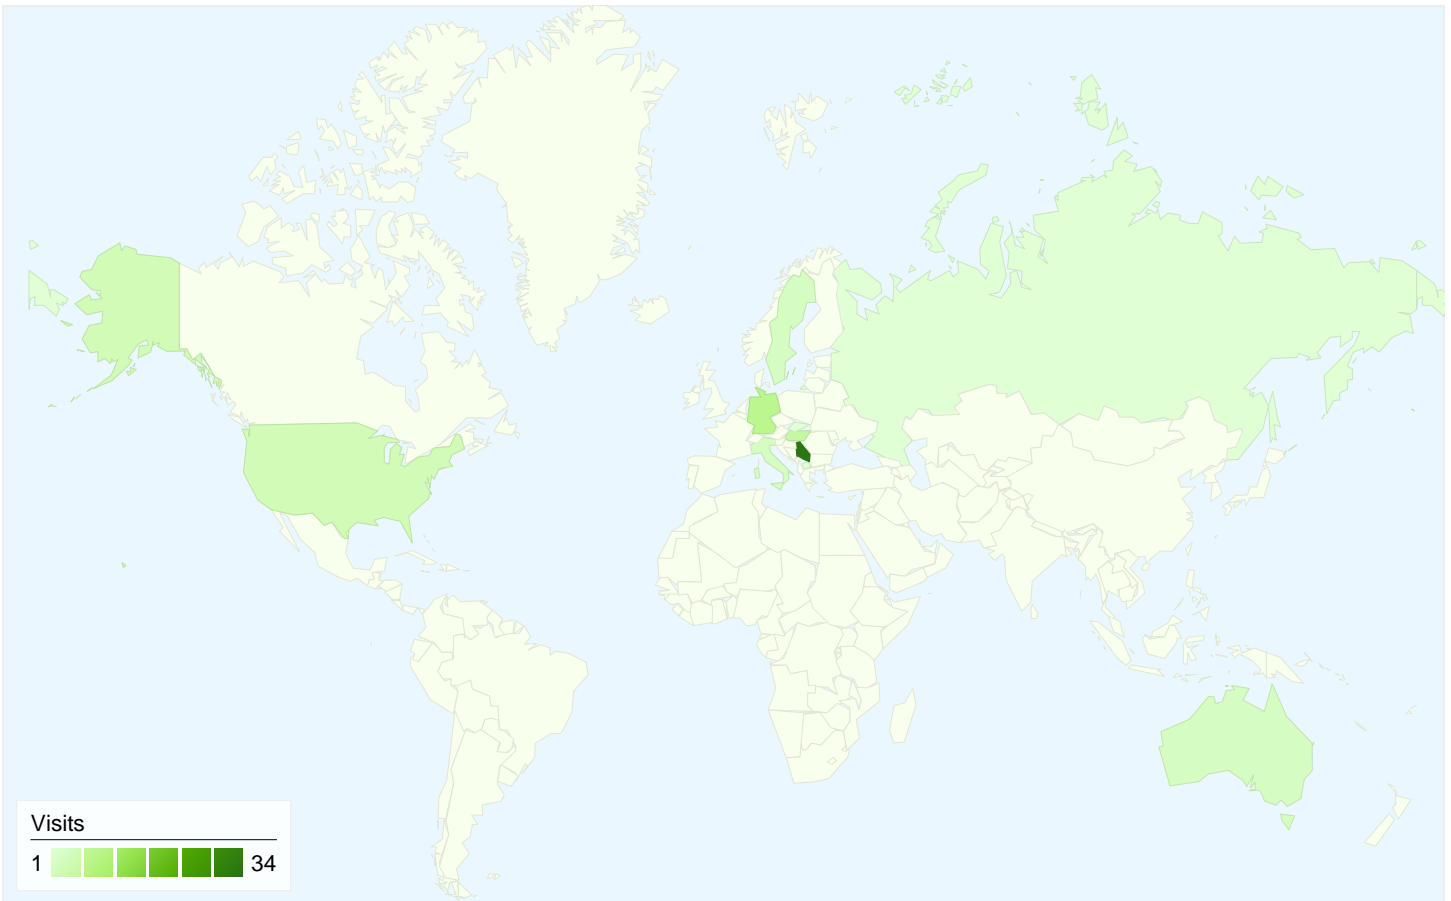

50 people visited this site

66 Visits

50 Absolute Unique Visitors

147 Pageviews

2.23 Average Pageviews

00:01:14 Time on Site

42.42% Bounce Rate

51.52% New Visits

Technical Profile

Browser	Visits	% visits
Firefox	31	46.97%
Chrome	21	31.82%
Internet Explorer	10	15.15%
Safari	2	3.03%
Opera Mini	1	1.52%

All traffic sources sent a total of 66 visits

Top Traffic Sources

66 visits came from 11 countries/territories

Site Usage

Country/Territory	Visits	Pages/Visit	Avg. Time on Site	% New Visits	Bounce Rate
Visits 66 % of Site Total: 100.00%	Pages/Visit 2.23 Site Avg: 2.23 (0.00%)	Avg. Time on Site 00:01:14 Site Avg: 00:01:14 (0.00%)	% New Visits 51.52% Site Avg: 51.52% (0.00%)	Bounce Rate 42.42% Site Avg: 42.42% (0.00%)	
Serbia	34	2.00	00:01:04	38.24%	38.24%
Germany	8	2.50	00:00:07	0.00%	0.00%
Hungary	6	5.17	00:06:37	50.00%	16.67%
United States	4	1.00	00:00:00	100.00%	100.00%
Sweden	3	1.00	00:00:00	100.00%	100.00%
Australia	3	1.33	00:00:08	100.00%	66.67%
Italy	3	2.33	00:00:49	100.00%	66.67%
(not set)	2	1.00	00:00:00	100.00%	100.00%
Slovakia	1	3.00	00:00:06	100.00%	0.00%