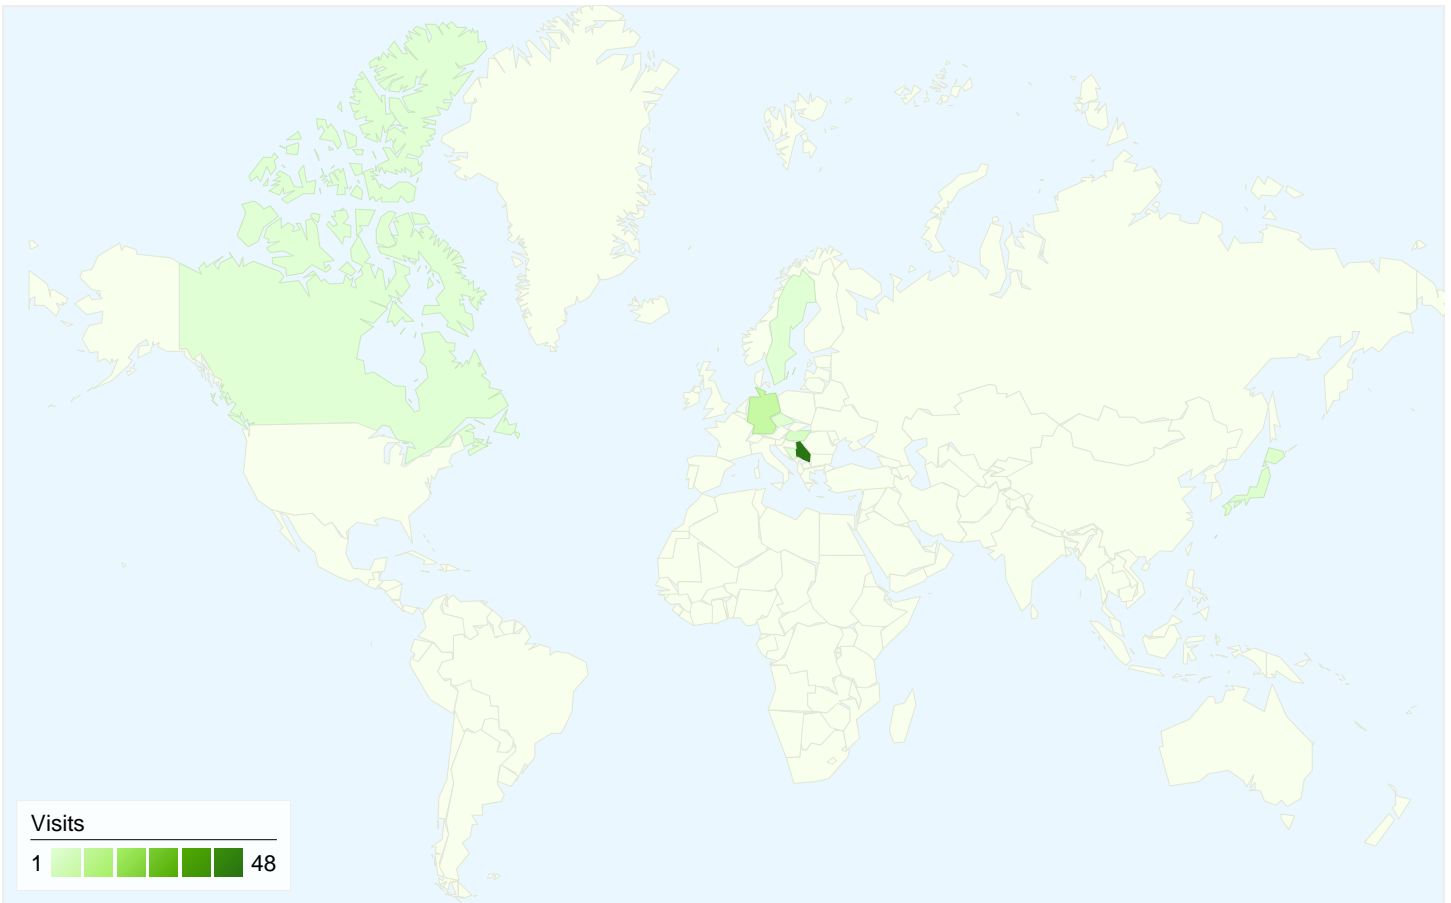

## All traffic sources sent a total of 72 visits

-  23.61% Direct Traffic
-  13.89% Referring Sites
-  62.50% Search Engines

- Search Engines  
45.00 (62.50%)
- Direct Traffic  
17.00 (23.61%)
- Referring Sites  
10.00 (13.89%)

## 72 visits came from 10 countries/territories

Site Usage

Country/Territory	Visits	Pages/Visit	Avg. Time on Site	% New Visits	Bounce Rate
<b>Visits</b> <b>72</b> % of Site Total: 100.00%	<b>Pages/Visit</b> <b>2.62</b> Site Avg: 2.62 (0.00%)	<b>Avg. Time on Site</b> <b>00:02:48</b> Site Avg: 00:02:48 (0.00%)	<b>% New Visits</b> <b>58.33%</b> Site Avg: 58.33% (0.00%)	<b>Bounce Rate</b> <b>31.94%</b> Site Avg: 31.94% (0.00%)	
Serbia	48	2.35	00:03:06	60.42%	27.08%
Germany	8	3.50	00:02:05	12.50%	0.00%
(not set)	4	1.50	00:00:08	100.00%	75.00%
Hungary	3	10.00	00:11:39	33.33%	33.33%
Malta	3	1.00	00:00:00	33.33%	100.00%
Japan	2	1.50	00:00:10	100.00%	50.00%
Canada	1	2.00	00:00:11	100.00%	0.00%
Bosnia and Herzegovina	1	2.00	00:00:04	100.00%	0.00%
Sweden	1	1.00	00:00:00	100.00%	100.00%