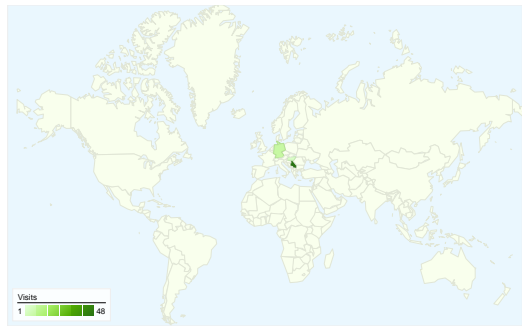

**Site Usage**

**72 Visits**

**31.94% Bounce Rate**

**189 Pageviews**

**00:02:48 Avg. Time on Site**

**2.62 Pages/Visit**

**58.33% % New Visits**

**Visitors Overview**

**Visitors**  
**58**

**Map Overlay**

**Traffic Sources Overview**

- **Search Engines**  
45.00 (62.50%)
- **Direct Traffic**  
17.00 (23.61%)
- **Referring Sites**  
10.00 (13.89%)

**Content Overview**

Pages	Pageviews	% Pageviews
/indexhu.html	80	42.33%
/	59	31.22%
/indexsr.html	35	18.52%
/index.html	8	4.23%
/indexde.html	5	2.65%

## All traffic sources sent a total of 72 visits

-  23.61% Direct Traffic
-  13.89% Referring Sites
-  62.50% Search Engines

- Search Engines  
45.00 (62.50%)
- Direct Traffic  
17.00 (23.61%)
- Referring Sites  
10.00 (13.89%)

## 72 visits came from 10 countries/territories

Site Usage

Country/Territory	Visits	Pages/Visit	Avg. Time on Site	% New Visits	Bounce Rate
<b>Visits</b> <b>72</b> % of Site Total: 100.00%	<b>Pages/Visit</b> <b>2.62</b> Site Avg: 2.62 (0.00%)	<b>Avg. Time on Site</b> <b>00:02:48</b> Site Avg: 00:02:48 (0.00%)	<b>% New Visits</b> <b>58.33%</b> Site Avg: 58.33% (0.00%)	<b>Bounce Rate</b> <b>31.94%</b> Site Avg: 31.94% (0.00%)	
Serbia	48	2.35	00:03:06	60.42%	27.08%
Germany	8	3.50	00:02:05	12.50%	0.00%
(not set)	4	1.50	00:00:08	100.00%	75.00%
Hungary	3	10.00	00:11:39	33.33%	33.33%
Malta	3	1.00	00:00:00	33.33%	100.00%
Japan	2	1.50	00:00:10	100.00%	50.00%
Canada	1	2.00	00:00:11	100.00%	0.00%
Bosnia and Herzegovina	1	2.00	00:00:04	100.00%	0.00%
Sweden	1	1.00	00:00:00	100.00%	100.00%