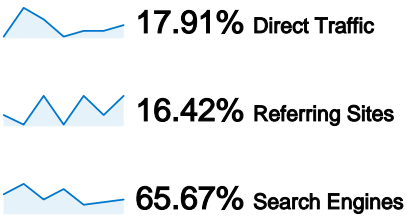

**Site Usage**

67 Visits

44.78% Bounce Rate

139 Pageviews

00:00:40 Avg. Time on Site

2.07 Pages/Visit

52.24% % New Visits

**Visitors Overview**

Visitors  
**55**

**Map Overlay**

**Traffic Sources Overview**

- **Search Engines**  
44.00 (65.67%)
- **Direct Traffic**  
12.00 (17.91%)
- **Referring Sites**  
11.00 (16.42%)

**Content Overview**

Pages	Pageviews	% Pageviews
/indexhu.html	50	35.97%
/	50	35.97%
/indexsr.html	29	20.86%
/index.html	7	5.04%
/indexde.html	2	1.44%

## 55 people visited this site

67 Visits

55 Absolute Unique Visitors

139 Pageviews

2.07 Average Pageviews

00:00:40 Time on Site

44.78% Bounce Rate

52.24% New Visits

## All traffic sources sent a total of 67 visits