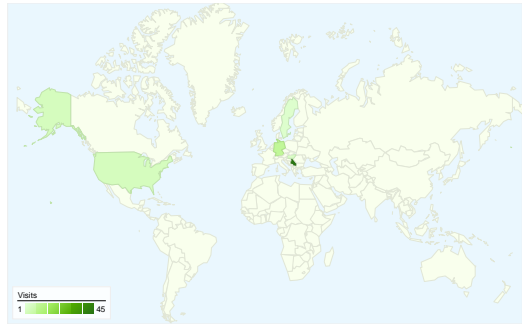

**Site Usage**

67 Visits

44.78% Bounce Rate

139 Pageviews

00:00:40 Avg. Time on Site

2.07 Pages/Visit

52.24% % New Visits

**Visitors Overview**

Visitors  
**55**

**Map Overlay**

**Traffic Sources Overview**

- **Search Engines**  
44.00 (65.67%)
- **Direct Traffic**  
12.00 (17.91%)
- **Referring Sites**  
11.00 (16.42%)

**Content Overview**

Pages	Pageviews	% Pageviews
/indexhu.html	50	35.97%
/	50	35.97%
/indexsr.html	29	20.86%
/index.html	7	5.04%
/indexde.html	2	1.44%

## All traffic sources sent a total of 67 visits

## 67 visits came from 8 countries/territories

Site Usage

<b>Visits</b> <b>67</b> % of Site Total: 100.00%	<b>Pages/Visit</b> <b>2.07</b> Site Avg: 2.07 (0.00%)	<b>Avg. Time on Site</b> <b>00:00:40</b> Site Avg: 00:00:40 (0.00%)	<b>% New Visits</b> <b>52.24%</b> Site Avg: 52.24% (0.00%)	<b>Bounce Rate</b> <b>44.78%</b> Site Avg: 44.78% (0.00%)	
Country/Territory	Visits	Pages/Visit	Avg. Time on Site	% New Visits	Bounce Rate
Serbia	45	2.09	00:00:29	46.67%	46.67%
Germany	9	3.00	00:01:11	11.11%	0.00%
United States	4	1.00	00:00:00	100.00%	100.00%
Hungary	3	1.33	00:00:40	100.00%	66.67%
(not set)	2	1.50	00:00:36	100.00%	50.00%
Sweden	2	1.00	00:00:00	100.00%	100.00%
Canada	1	3.00	00:08:28	100.00%	0.00%
Slovenia	1	2.00	00:00:08	100.00%	0.00%