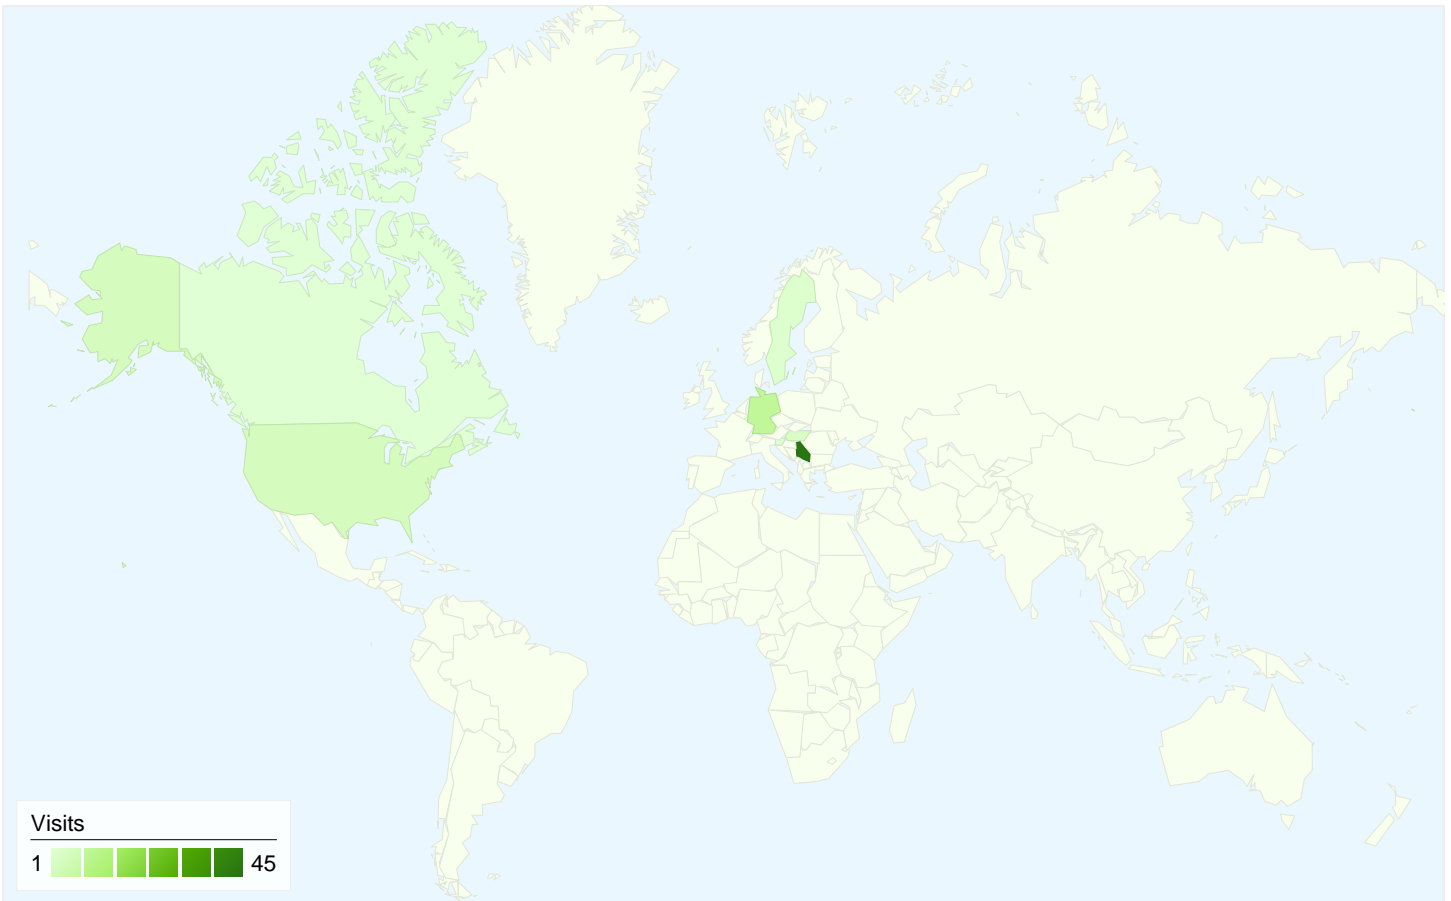

## 55 people visited this site

67 Visits

55 Absolute Unique Visitors

139 Pageviews

2.07 Average Pageviews

00:00:40 Time on Site

44.78% Bounce Rate

52.24% New Visits

## All traffic sources sent a total of 67 visits

## Top Traffic Sources

Sources	Visits	% visits
google (organic)	42	62.69%
(direct) ((none))	12	17.91%
de.yahoo.com (referral)	4	5.97%
facebook.com (referral)	1	1.49%
google.rs (referral)	1	1.49%

Keywords	Visits	% visits
(not provided)	17	38.64%
bajsa	11	25.00%
bajsa.net	4	9.09%
bajša	3	6.82%
bajsa in serbien	2	4.55%

## 67 visits came from 8 countries/territories

Site Usage

<b>Visits</b> <b>67</b> % of Site Total: 100.00%	<b>Pages/Visit</b> <b>2.07</b> Site Avg: 2.07 (0.00%)	<b>Avg. Time on Site</b> <b>00:00:40</b> Site Avg: 00:00:40 (0.00%)	<b>% New Visits</b> <b>52.24%</b> Site Avg: 52.24% (0.00%)	<b>Bounce Rate</b> <b>44.78%</b> Site Avg: 44.78% (0.00%)	
Country/Territory	Visits	Pages/Visit	Avg. Time on Site	% New Visits	Bounce Rate
Serbia	45	2.09	00:00:29	46.67%	46.67%
Germany	9	3.00	00:01:11	11.11%	0.00%
United States	4	1.00	00:00:00	100.00%	100.00%
Hungary	3	1.33	00:00:40	100.00%	66.67%
(not set)	2	1.50	00:00:36	100.00%	50.00%
Sweden	2	1.00	00:00:00	100.00%	100.00%
Canada	1	3.00	00:08:28	100.00%	0.00%
Slovenia	1	2.00	00:00:08	100.00%	0.00%