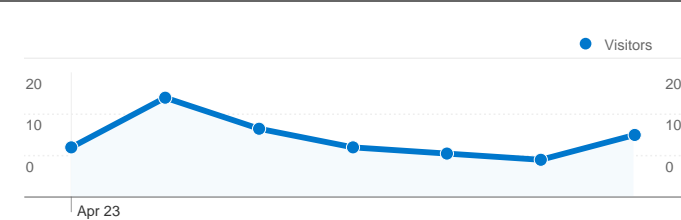

**Site Usage**

67 Visits

44.78% Bounce Rate

139 Pageviews

00:00:40 Avg. Time on Site

2.07 Pages/Visit

52.24% % New Visits

**Visitors Overview**

## 55 people visited this site

67 Visits

55 Absolute Unique Visitors

139 Pageviews

2.07 Average Pageviews

00:00:40 Time on Site

44.78% Bounce Rate

52.24% New Visits

## All traffic sources sent a total of 67 visits

Pages on this site were viewed a total of 139 times

139 Pageviews

107 Unique Views

44.78% Bounce Rate