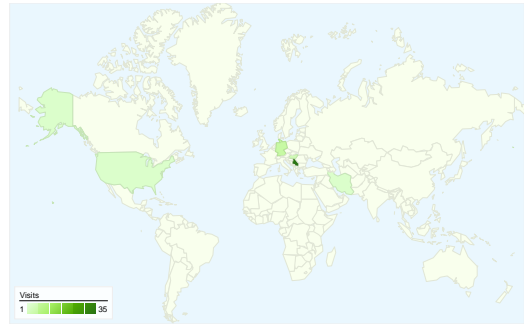

**Site Usage**

**52** Visits

**34.62%** Bounce Rate

**141** Pageviews

**00:03:36** Avg. Time on Site

**2.71** Pages/Visit

**59.62%** % New Visits

**Visitors Overview**

**Visitors**  
**45**

**Map Overlay**

**Traffic Sources Overview**

- **Search Engines**  
32.00 (61.54%)
- **Direct Traffic**  
10.00 (19.23%)
- **Referring Sites**  
10.00 (19.23%)

**Content Overview**

Pages	Pageviews	% Pageviews
/indexhu.html	58	41.13%
/	43	30.50%
/indexsr.html	34	24.11%
/index.html	5	3.55%
/translate_c?hl=en&prev=hp&ru	1	0.71%

## 45 people visited this site

52 Visits

45 Absolute Unique Visitors

141 Pageviews

2.71 Average Pageviews

00:03:36 Time on Site

34.62% Bounce Rate

59.62% New Visits

## 52 visits came from 8 countries/territories

Site Usage

Country/Territory	Visits	Pages/Visit	Avg. Time on Site	% New Visits	Bounce Rate
<b>Visits</b> <b>52</b> % of Site Total: 100.00%	<b>Pages/Visit</b> <b>2.71</b> Site Avg: 2.71 (0.00%)	<b>Avg. Time on Site</b> <b>00:03:36</b> Site Avg: 00:03:36 (0.00%)	<b>% New Visits</b> <b>59.62%</b> Site Avg: 59.62% (0.00%)	<b>Bounce Rate</b> <b>34.62%</b> Site Avg: 34.62% (0.00%)	
Serbia	35	2.71	00:03:54	60.00%	31.43%
Germany	6	2.50	00:00:23	0.00%	0.00%
Hungary	4	5.75	00:11:58	75.00%	25.00%
Iran	2	1.50	00:00:13	100.00%	50.00%
United States	2	1.00	00:00:00	100.00%	100.00%
Czech Republic	1	1.00	00:00:00	100.00%	100.00%
Sweden	1	1.00	00:00:00	100.00%	100.00%
(not set)	1	1.00	00:00:00	100.00%	100.00%