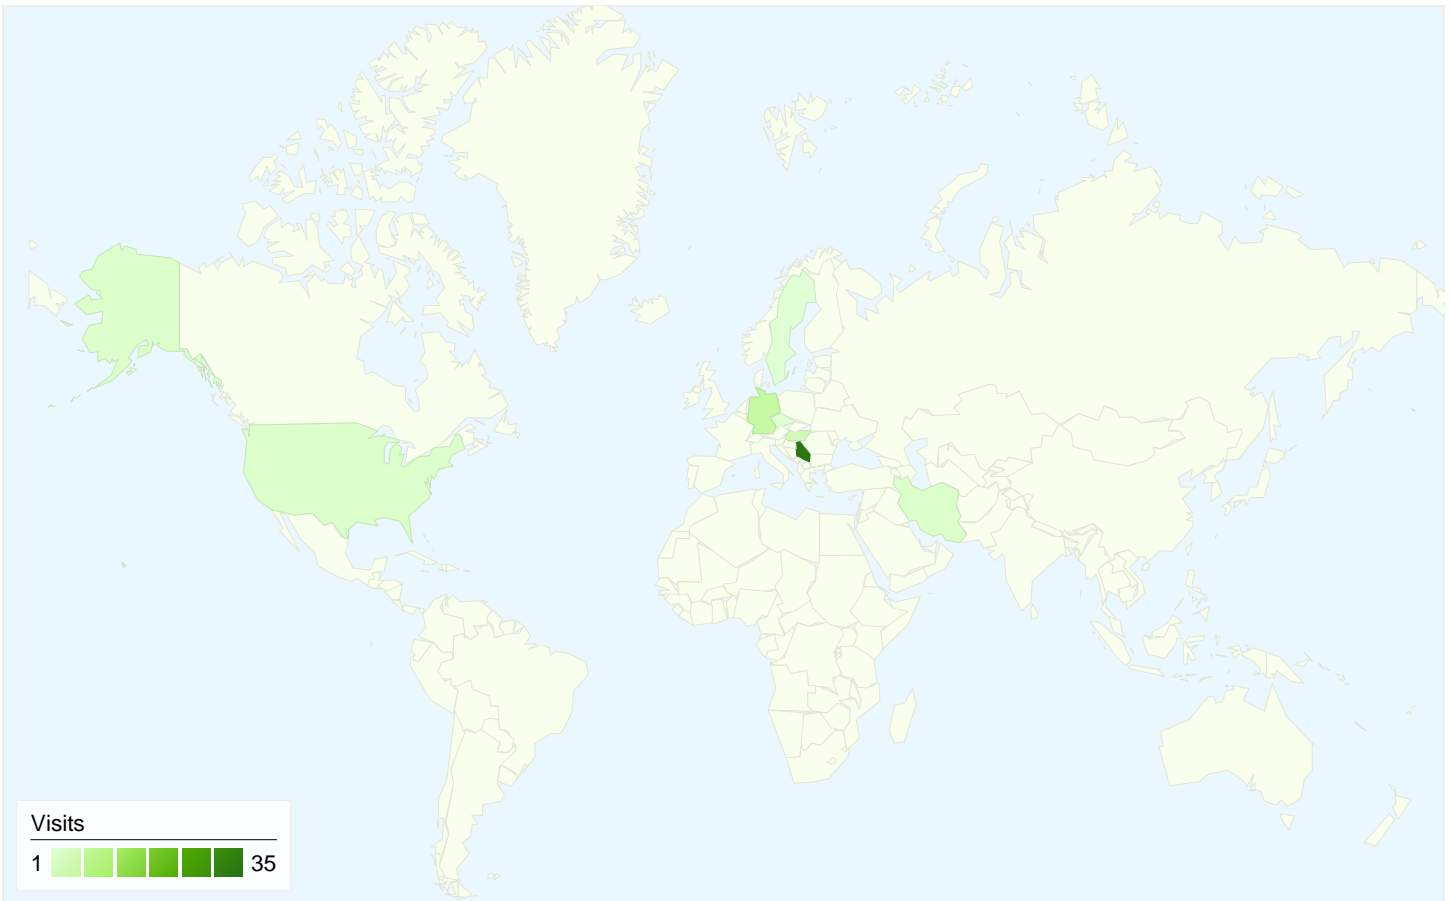

## 45 people visited this site

52 Visits

45 Absolute Unique Visitors

141 Pageviews

2.71 Average Pageviews

00:03:36 Time on Site

34.62% Bounce Rate

59.62% New Visits

## Technical Profile

Browser	Visits	% visits
Firefox	23	44.23%
Chrome	14	26.92%
Internet Explorer	5	9.62%
Safari	3	5.77%
Android Browser	3	5.77%

All traffic sources sent a total of 52 visits

-  19.23% Direct Traffic
-  19.23% Referring Sites
-  61.54% Search Engines

- Search Engines  
32.00 (61.54%)
- Direct Traffic  
10.00 (19.23%)
- Referring Sites  
10.00 (19.23%)

## 52 visits came from 8 countries/territories

Site Usage

Country/Territory	Visits	Pages/Visit	Avg. Time on Site	% New Visits	Bounce Rate
<b>Visits</b> <b>52</b> % of Site Total: 100.00%	<b>Pages/Visit</b> <b>2.71</b> Site Avg: 2.71 (0.00%)	<b>Avg. Time on Site</b> <b>00:03:36</b> Site Avg: 00:03:36 (0.00%)	<b>% New Visits</b> <b>59.62%</b> Site Avg: 59.62% (0.00%)	<b>Bounce Rate</b> <b>34.62%</b> Site Avg: 34.62% (0.00%)	
Serbia	35	2.71	00:03:54	60.00%	31.43%
Germany	6	2.50	00:00:23	0.00%	0.00%
Hungary	4	5.75	00:11:58	75.00%	25.00%
Iran	2	1.50	00:00:13	100.00%	50.00%
United States	2	1.00	00:00:00	100.00%	100.00%
Czech Republic	1	1.00	00:00:00	100.00%	100.00%
Sweden	1	1.00	00:00:00	100.00%	100.00%
(not set)	1	1.00	00:00:00	100.00%	100.00%