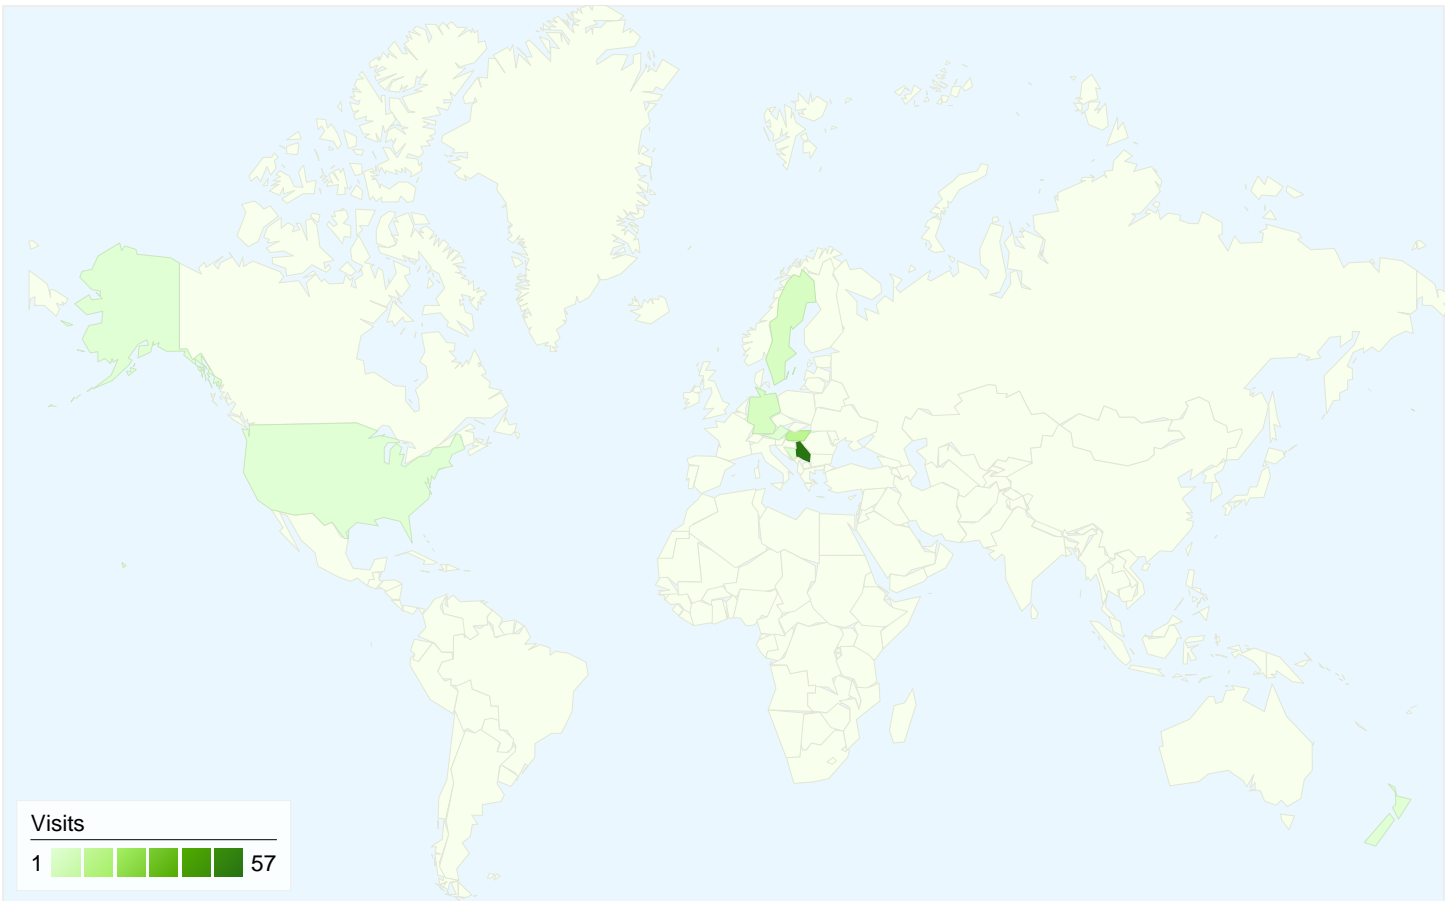

## 62 people visited this site

84 Visits

62 Absolute Unique Visitors

244 Pageviews

2.90 Average Pageviews

00:02:45 Time on Site

30.95% Bounce Rate

58.33% New Visits

## Technical Profile

Browser	Visits	% visits
Firefox	43	51.19%
Chrome	21	25.00%
Internet Explorer	17	20.24%
Opera	2	2.38%
SeaMonkey	1	1.19%

## All traffic sources sent a total of 84 visits

## 84 visits came from 9 countries/territories

Site Usage

Country/Territory	Visits	Pages/Visit	Avg. Time on Site	% New Visits	Bounce Rate
<b>Visits</b> <b>84</b> % of Site Total: 100.00%	<b>Pages/Visit</b> <b>2.90</b> Site Avg: 2.90 (0.00%)	<b>Avg. Time on Site</b> <b>00:02:45</b> Site Avg: 00:02:45 (0.00%)	<b>% New Visits</b> <b>58.33%</b> Site Avg: 58.33% (0.00%)	<b>Bounce Rate</b> <b>30.95%</b> Site Avg: 30.95% (0.00%)	
Serbia	57	3.09	00:02:47	47.37%	24.56%
Hungary	12	2.92	00:03:32	83.33%	33.33%
Sweden	4	1.25	00:00:05	100.00%	75.00%
Germany	4	4.25	00:06:58	25.00%	0.00%
Bosnia and Herzegovina	2	2.50	00:00:23	100.00%	50.00%
(not set)	2	1.00	00:00:00	100.00%	100.00%
United States	1	1.00	00:00:00	100.00%	100.00%
Austria	1	2.00	00:00:10	100.00%	0.00%
New Zealand	1	1.00	00:00:00	100.00%	100.00%