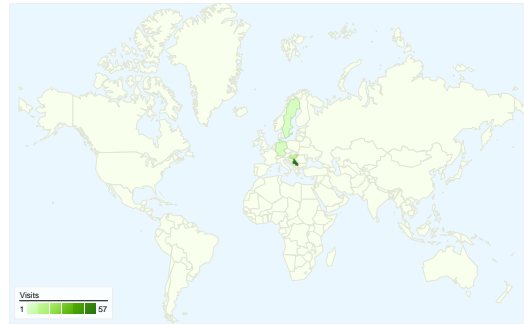

**Site Usage**

**84** Visits

**30.95%** Bounce Rate

**244** Pageviews

**00:02:45** Avg. Time on Site

**2.90** Pages/Visit

**58.33%** % New Visits

**Visitors Overview**

**Visitors**  
**62**

**Map Overlay**

**Traffic Sources Overview**

- **Search Engines**  
56.00 (66.67%)
- **Direct Traffic**  
18.00 (21.43%)
- **Referring Sites**  
10.00 (11.90%)

**Content Overview**

Pages	Pageviews	% Pageviews
/indexhu.html	118	48.36%
/	61	25.00%
/indexsr.html	60	24.59%
/index.html	4	1.64%
/translate_c?hl=en&prev=hp&ru	1	0.41%

## All traffic sources sent a total of 84 visits

## 84 visits came from 9 countries/territories

Site Usage

Country/Territory	Visits	Pages/Visit	Avg. Time on Site	% New Visits	Bounce Rate
<b>Visits</b> <b>84</b> % of Site Total: 100.00%	<b>Pages/Visit</b> <b>2.90</b> Site Avg: 2.90 (0.00%)	<b>Avg. Time on Site</b> <b>00:02:45</b> Site Avg: 00:02:45 (0.00%)	<b>% New Visits</b> <b>58.33%</b> Site Avg: 58.33% (0.00%)	<b>Bounce Rate</b> <b>30.95%</b> Site Avg: 30.95% (0.00%)	
Serbia	57	3.09	00:02:47	47.37%	24.56%
Hungary	12	2.92	00:03:32	83.33%	33.33%
Sweden	4	1.25	00:00:05	100.00%	75.00%
Germany	4	4.25	00:06:58	25.00%	0.00%
Bosnia and Herzegovina	2	2.50	00:00:23	100.00%	50.00%
(not set)	2	1.00	00:00:00	100.00%	100.00%
United States	1	1.00	00:00:00	100.00%	100.00%
Austria	1	2.00	00:00:10	100.00%	0.00%
New Zealand	1	1.00	00:00:00	100.00%	100.00%