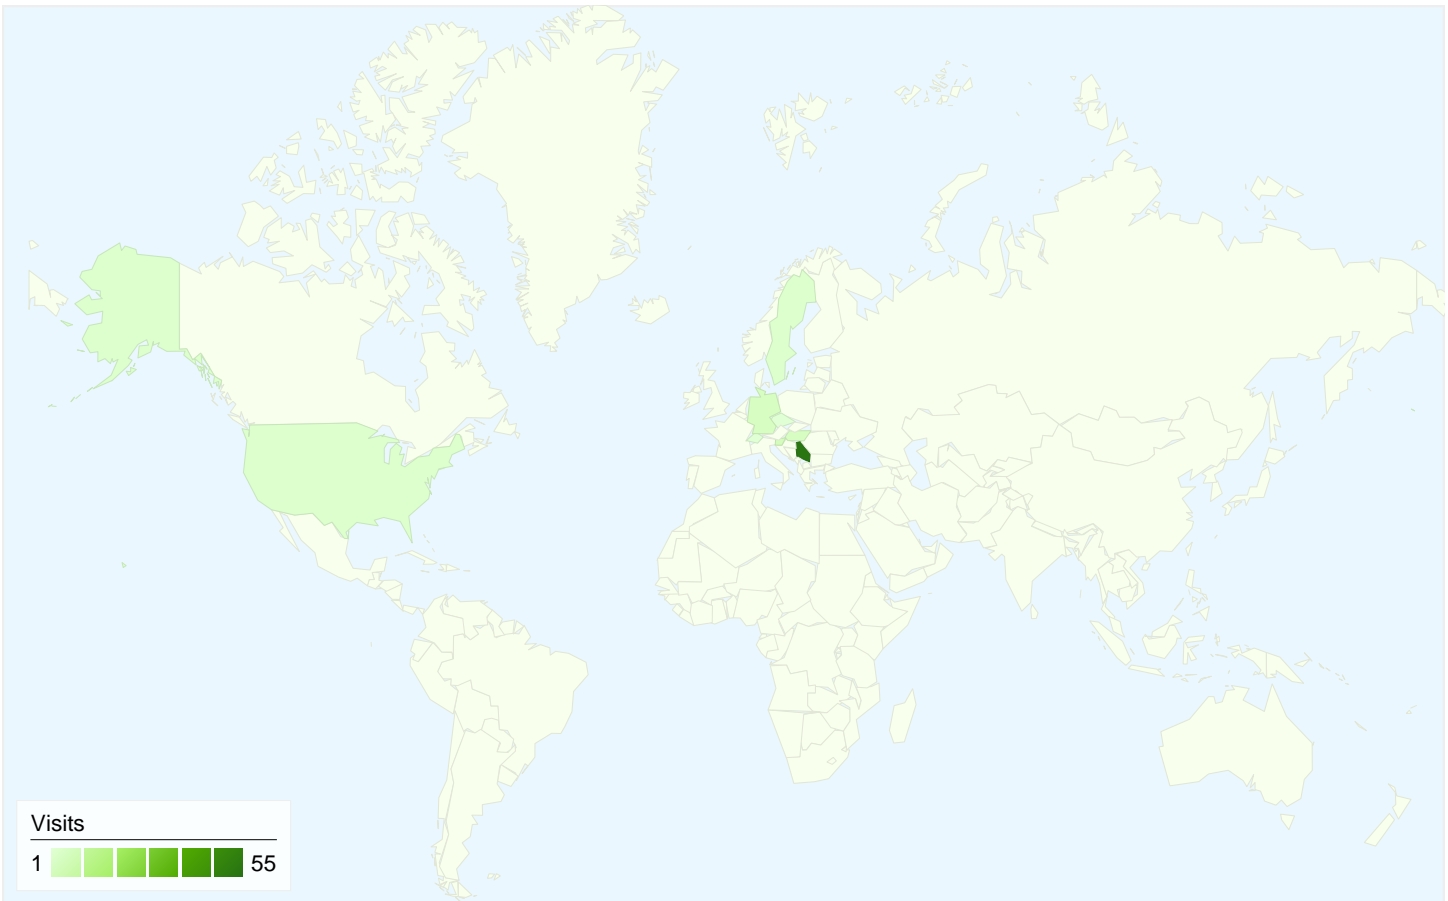

64 people visited this site

77 Visits

64 Absolute Unique Visitors

173 Pageviews

2.25 Average Pageviews

00:02:34 Time on Site

37.66% Bounce Rate

51.95% New Visits

Technical Profile

Browser	Visits	% visits
Firefox	47	61.04%
Chrome	14	18.18%
Internet Explorer	11	14.29%
Opera	3	3.90%
Safari	1	1.30%

All traffic sources sent a total of 77 visits

-  22.08% Direct Traffic
-  12.99% Referring Sites
-  64.94% Search Engines

77 visits came from 9 countries/territories

Site Usage

Country/Territory	Visits	Pages/Visit	Avg. Time on Site	% New Visits	Bounce Rate
Visits 77 % of Site Total: 100.00%	Pages/Visit 2.25 Site Avg: 2.25 (0.00%)	Avg. Time on Site 00:02:34 Site Avg: 00:02:34 (0.00%)	% New Visits 51.95% Site Avg: 51.95% (0.00%)	Bounce Rate 37.66% Site Avg: 37.66% (0.00%)	
Serbia	55	2.35	00:02:35	40.00%	30.91%
Slovenia	5	1.60	00:05:32	100.00%	40.00%
Hungary	4	3.00	00:03:54	100.00%	50.00%
Germany	4	3.50	00:03:03	0.00%	0.00%
(not set)	3	1.00	00:00:00	100.00%	100.00%
Sweden	2	1.00	00:00:00	100.00%	100.00%
United States	2	1.50	00:00:12	100.00%	50.00%
Switzerland	1	1.00	00:00:00	100.00%	100.00%
Czech Republic	1	1.00	00:00:00	100.00%	100.00%