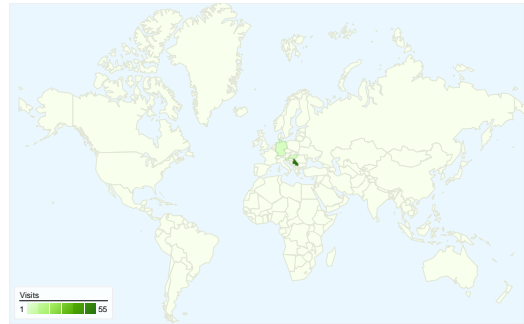

Site Usage

77 Visits

37.66% Bounce Rate

173 Pageviews

00:02:34 Avg. Time on Site

2.25 Pages/Visit

51.95% % New Visits

Visitors Overview

Visitors
64

Map Overlay

Traffic Sources Overview

- **Search Engines**
50.00 (64.94%)
- **Direct Traffic**
17.00 (22.08%)
- **Referring Sites**
10.00 (12.99%)

Content Overview

Pages	Pageviews	% Pageviews
/indexhu.html	79	45.66%
/	62	35.84%
/indexsr.html	19	10.98%
/index.html	6	3.47%
/translate_c?hl=hu&prev=/searc	2	1.16%

64 people visited this site

77 Visits

64 Absolute Unique Visitors

173 Pageviews

2.25 Average Pageviews

00:02:34 Time on Site

37.66% Bounce Rate

51.95% New Visits

77 visits came from 9 countries/territories

Site Usage

Country/Territory	Visits	Pages/Visit	Avg. Time on Site	% New Visits	Bounce Rate
Visits 77 % of Site Total: 100.00%	Pages/Visit 2.25 Site Avg: 2.25 (0.00%)	Avg. Time on Site 00:02:34 Site Avg: 00:02:34 (0.00%)	% New Visits 51.95% Site Avg: 51.95% (0.00%)	Bounce Rate 37.66% Site Avg: 37.66% (0.00%)	
Serbia	55	2.35	00:02:35	40.00%	30.91%
Slovenia	5	1.60	00:05:32	100.00%	40.00%
Hungary	4	3.00	00:03:54	100.00%	50.00%
Germany	4	3.50	00:03:03	0.00%	0.00%
(not set)	3	1.00	00:00:00	100.00%	100.00%
Sweden	2	1.00	00:00:00	100.00%	100.00%
United States	2	1.50	00:00:12	100.00%	50.00%
Switzerland	1	1.00	00:00:00	100.00%	100.00%
Czech Republic	1	1.00	00:00:00	100.00%	100.00%