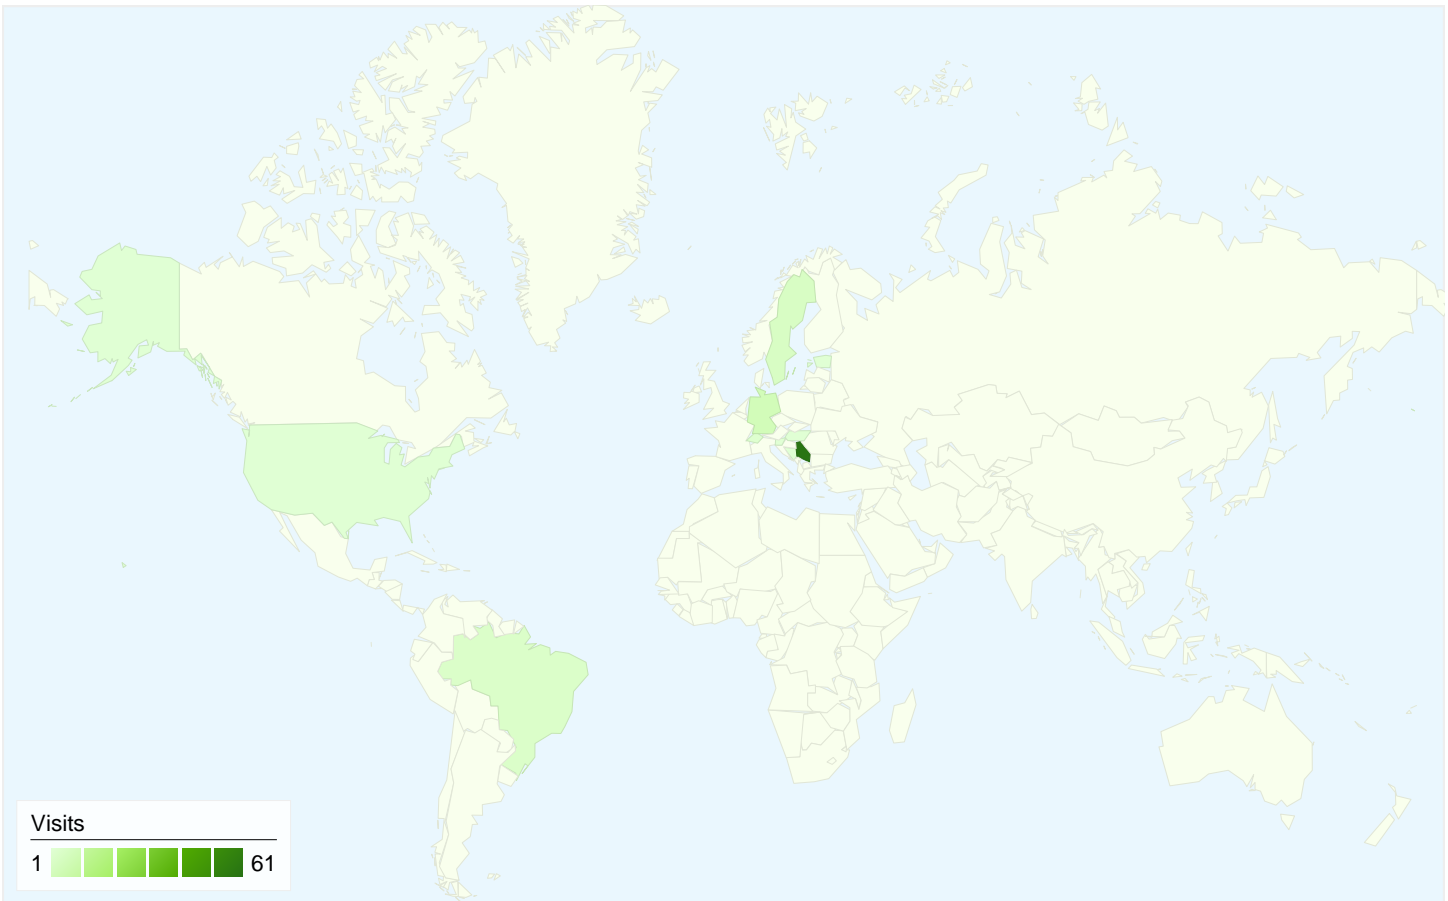

67 people visited this site

88 Visits

67 Absolute Unique Visitors

205 Pageviews

2.33 Average Pageviews

00:01:35 Time on Site

40.91% Bounce Rate

50.00% New Visits

Technical Profile

Browser	Visits	% visits
Firefox	46	52.27%
Chrome	20	22.73%
Internet Explorer	13	14.77%
Opera	4	4.55%
Safari	2	2.27%

All traffic sources sent a total of 88 visits

■ Search Engines	66.00 (75.00%)
■ Direct Traffic	15.00 (17.05%)
■ Referring Sites	7.00 (7.95%)

88 visits came from 12 countries/territories

Site Usage

Country/Territory	Visits	Pages/Visit	Avg. Time on Site	% New Visits	Bounce Rate
Visits 88 % of Site Total: 100.00%	Pages/Visit 2.33 Site Avg: 2.33 (0.00%)	Avg. Time on Site 00:01:35 Site Avg: 00:01:35 (0.00%)	% New Visits 50.00% Site Avg: 50.00% (0.00%)	Bounce Rate 40.91% Site Avg: 40.91% (0.00%)	
Serbia	61	2.51	00:01:59	45.90%	31.15%
(not set)	6	1.17	00:00:39	100.00%	83.33%
Germany	6	3.67	00:01:31	0.00%	0.00%
Sweden	4	1.25	00:00:08	75.00%	75.00%
Brazil	3	1.00	00:00:00	0.00%	100.00%
Switzerland	2	1.00	00:00:00	50.00%	100.00%
Hungary	1	7.00	00:04:41	100.00%	0.00%
Åland Islands	1	1.00	00:00:00	100.00%	100.00%
Bosnia and Herzegovina	1	2.00	00:00:08	100.00%	0.00%