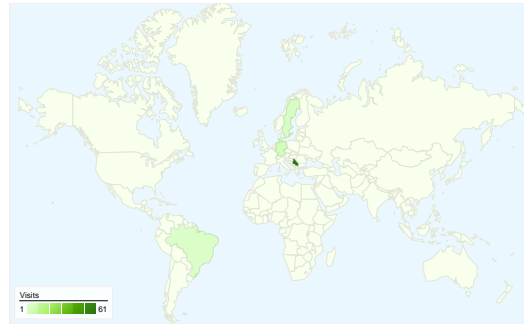

Site Usage

88 Visits

40.91% Bounce Rate

205 Pageviews

00:01:35 Avg. Time on Site

2.33 Pages/Visit

50.00% % New Visits

Visitors Overview

Visitors
67

Map Overlay

Traffic Sources Overview

- **Search Engines**
66.00 (75.00%)
- **Direct Traffic**
15.00 (17.05%)
- **Referring Sites**
7.00 (7.95%)

Content Overview

Pages	Pageviews	% Pageviews
/indexhu.html	77	37.56%
/	72	35.12%
/indexsr.html	42	20.49%
/index.html	8	3.90%
/indexde.html	6	2.93%

67 people visited this site

88 Visits

67 Absolute Unique Visitors

205 Pageviews

2.33 Average Pageviews

00:01:35 Time on Site

40.91% Bounce Rate

50.00% New Visits

88 visits came from 12 countries/territories

Site Usage

Country/Territory	Visits	Pages/Visit	Avg. Time on Site	% New Visits	Bounce Rate
Visits 88 % of Site Total: 100.00%	Pages/Visit 2.33 Site Avg: 2.33 (0.00%)	Avg. Time on Site 00:01:35 Site Avg: 00:01:35 (0.00%)	% New Visits 50.00% Site Avg: 50.00% (0.00%)	Bounce Rate 40.91% Site Avg: 40.91% (0.00%)	
Serbia	61	2.51	00:01:59	45.90%	31.15%
(not set)	6	1.17	00:00:39	100.00%	83.33%
Germany	6	3.67	00:01:31	0.00%	0.00%
Sweden	4	1.25	00:00:08	75.00%	75.00%
Brazil	3	1.00	00:00:00	0.00%	100.00%
Switzerland	2	1.00	00:00:00	50.00%	100.00%
Hungary	1	7.00	00:04:41	100.00%	0.00%
Åland Islands	1	1.00	00:00:00	100.00%	100.00%
Bosnia and Herzegovina	1	2.00	00:00:08	100.00%	0.00%