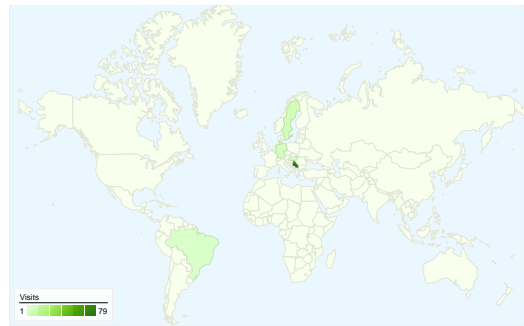

Site Usage

114 Visits

36.84% Bounce Rate

279 Pageviews

00:02:15 Avg. Time on Site

2.45 Pages/Visit

50.00% % New Visits

Visitors Overview

Visitors
84

Map Overlay

Traffic Sources Overview

- **Search Engines**
68.00 (59.65%)
- **Direct Traffic**
28.00 (24.56%)
- **Referring Sites**
18.00 (15.79%)

Content Overview

Pages	Pageviews	% Pageviews
/indexhu.html	115	41.22%
/	89	31.90%
/indexsr.html	52	18.64%
/index.html	10	3.58%
/translate_c?hl=en&prev=hp&ru	5	1.79%

114 visits came from 14 countries/territories

Site Usage

Country/Territory	Visits	Pages/Visit	Avg. Time on Site	% New Visits	Bounce Rate
Visits 114 % of Site Total: 100.00%	Pages/Visit 2.45 Site Avg: 2.45 (0.00%)	Avg. Time on Site 00:02:15 Site Avg: 00:02:15 (0.00%)	% New Visits 50.00% Site Avg: 50.00% (0.00%)	Bounce Rate 36.84% Site Avg: 36.84% (0.00%)	
Serbia	79	2.66	00:02:52	43.04%	27.85%
Sweden	7	1.43	00:00:05	100.00%	71.43%
Germany	6	2.83	00:00:22	0.00%	0.00%
Hungary	5	2.60	00:00:55	60.00%	20.00%
United States	4	1.00	00:00:00	100.00%	100.00%
Brazil	4	1.00	00:00:00	0.00%	100.00%
United Kingdom	2	3.50	00:06:28	100.00%	50.00%
Montenegro	1	1.00	00:00:00	100.00%	100.00%
Poland	1	1.00	00:00:00	100.00%	100.00%

Canada	1	7.00	00:09:07	100.00%	0.00%
					1 - 10 of 14

Pages on this site were viewed a total of 279 times

279 Pageviews

188 Unique Views

36.84% Bounce Rate

Top Content

Pages	Pageviews	% Pageviews
/indexhu.html	115	41.22%
/	89	31.90%
/indexsr.html	52	18.64%
/index.html	10	3.58%
/translate_c?hl=en&prev=hp&rurl=translate.google.com&sl=hu&tl=	5	1.79%