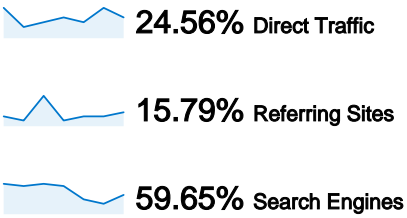

Site Usage

114 Visits

36.84% Bounce Rate

279 Pageviews

00:02:15 Avg. Time on Site

2.45 Pages/Visit

50.00% % New Visits

Visitors Overview

84 people visited this site

114 Visits

84 Absolute Unique Visitors

279 Pageviews

2.45 Average Pageviews

00:02:15 Time on Site

36.84% Bounce Rate

50.00% New Visits

Technical Profile

Browser	Visits	% visits
Firefox	63	55.26%
Chrome	32	28.07%
Internet Explorer	12	10.53%
Opera	4	3.51%
Safari	1	0.88%

All traffic sources sent a total of 114 visits

Search Engines	68.00 (59.65%)
Direct Traffic	28.00 (24.56%)
Referring Sites	18.00 (15.79%)

114 visits came from 14 countries/territories

Site Usage

Country/Territory	Visits	Pages/Visit	Avg. Time on Site	% New Visits	Bounce Rate
Visits 114 % of Site Total: 100.00%	Pages/Visit 2.45 Site Avg: 2.45 (0.00%)	Avg. Time on Site 00:02:15 Site Avg: 00:02:15 (0.00%)	% New Visits 50.00% Site Avg: 50.00% (0.00%)	Bounce Rate 36.84% Site Avg: 36.84% (0.00%)	
Serbia	79	2.66	00:02:52	43.04%	27.85%
Sweden	7	1.43	00:00:05	100.00%	71.43%
Germany	6	2.83	00:00:22	0.00%	0.00%
Hungary	5	2.60	00:00:55	60.00%	20.00%
United States	4	1.00	00:00:00	100.00%	100.00%
Brazil	4	1.00	00:00:00	0.00%	100.00%
United Kingdom	2	3.50	00:06:28	100.00%	50.00%
Montenegro	1	1.00	00:00:00	100.00%	100.00%
Poland	1	1.00	00:00:00	100.00%	100.00%