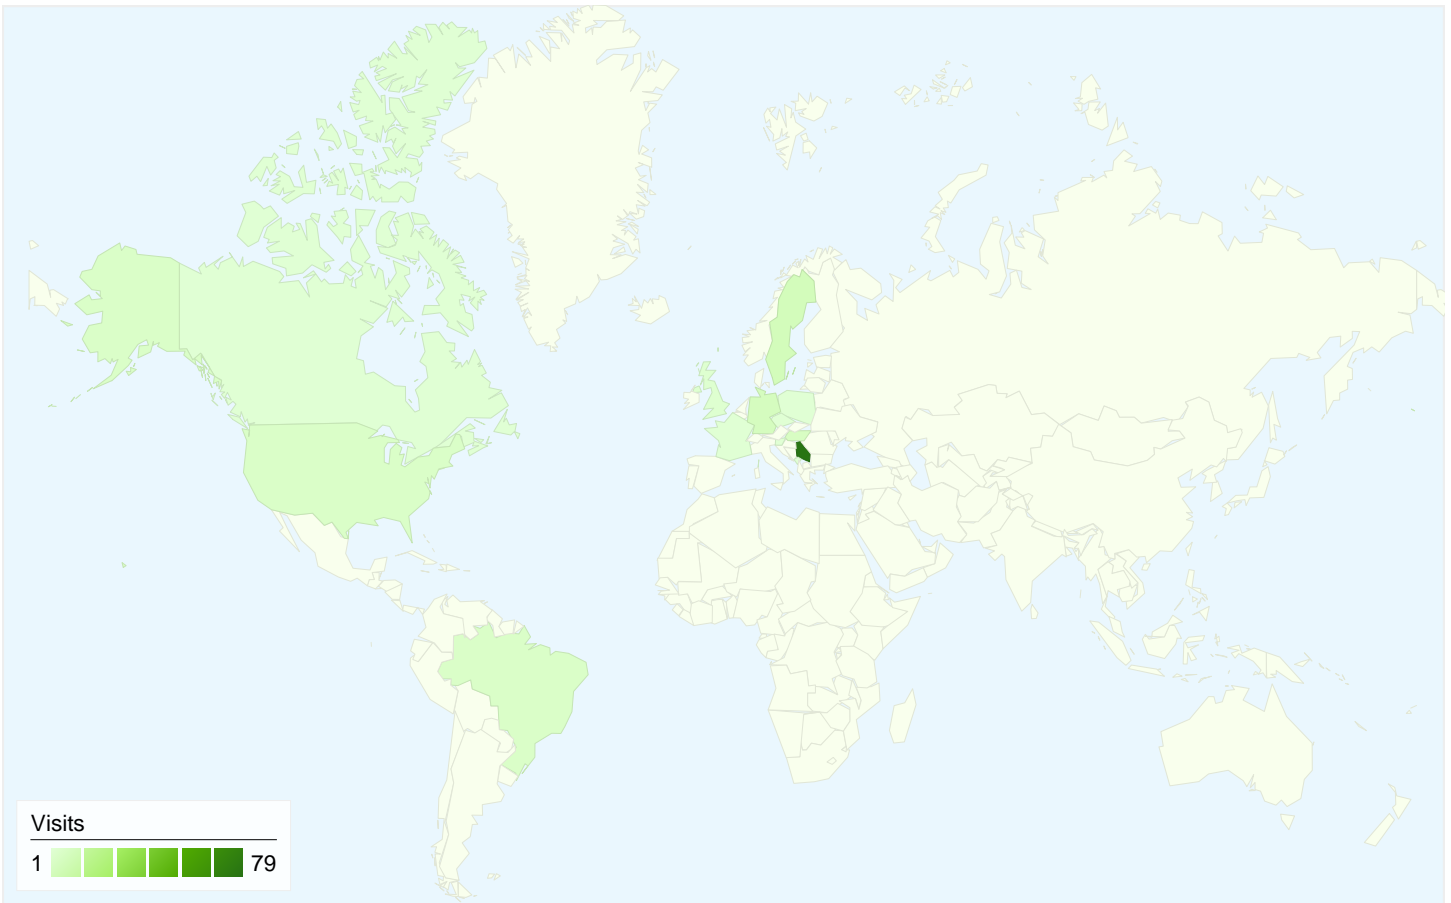

84 people visited this site

114 Visits

84 Absolute Unique Visitors

279 Pageviews

2.45 Average Pageviews

00:02:15 Time on Site

36.84% Bounce Rate

50.00% New Visits

Technical Profile

Browser	Visits	% visits
Firefox	63	55.26%
Chrome	32	28.07%
Internet Explorer	12	10.53%
Opera	4	3.51%
Safari	1	0.88%

All traffic sources sent a total of 114 visits

Search Engines	68.00 (59.65%)
Direct Traffic	28.00 (24.56%)
Referring Sites	18.00 (15.79%)

114 visits came from 14 countries/territories

Site Usage

Country/Territory	Visits	Pages/Visit	Avg. Time on Site	% New Visits	Bounce Rate
Visits 114 % of Site Total: 100.00%	Pages/Visit 2.45 Site Avg: 2.45 (0.00%)	Avg. Time on Site 00:02:15 Site Avg: 00:02:15 (0.00%)	% New Visits 50.00% Site Avg: 50.00% (0.00%)	Bounce Rate 36.84% Site Avg: 36.84% (0.00%)	
Serbia	79	2.66	00:02:52	43.04%	27.85%
Sweden	7	1.43	00:00:05	100.00%	71.43%
Germany	6	2.83	00:00:22	0.00%	0.00%
Hungary	5	2.60	00:00:55	60.00%	20.00%
United States	4	1.00	00:00:00	100.00%	100.00%
Brazil	4	1.00	00:00:00	0.00%	100.00%
United Kingdom	2	3.50	00:06:28	100.00%	50.00%
Montenegro	1	1.00	00:00:00	100.00%	100.00%
Poland	1	1.00	00:00:00	100.00%	100.00%